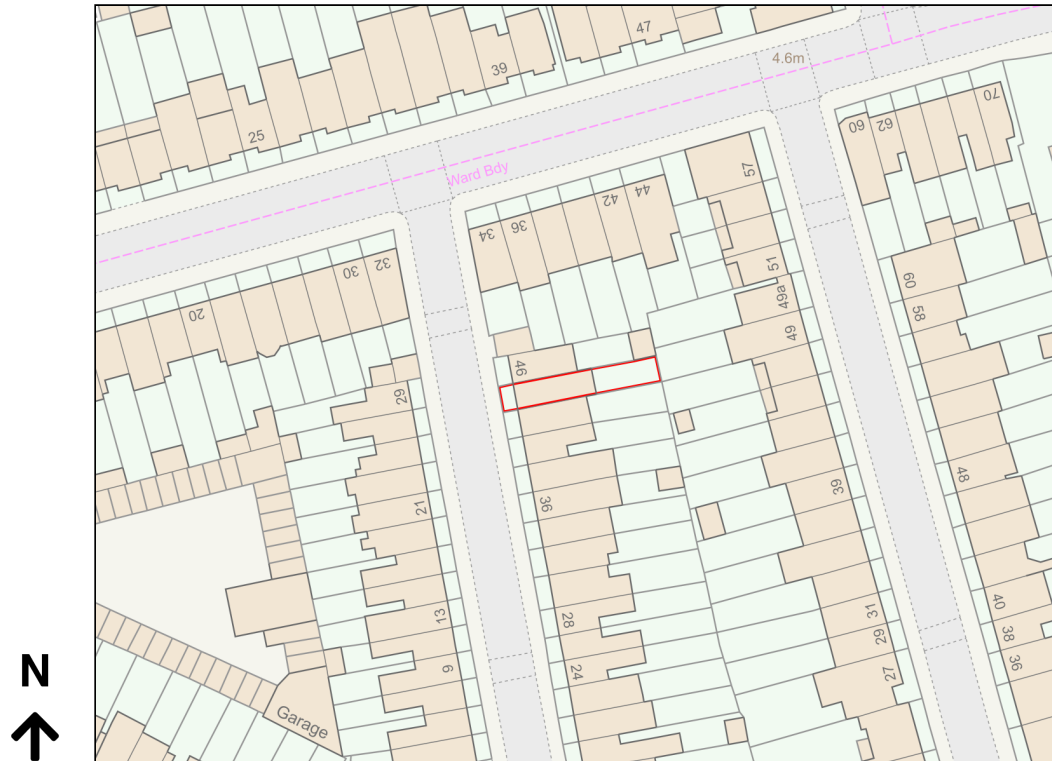

Location Plan

Site Address: 44, Gresham Road, East Ham, London, E6 6DS

Date Produced: 19-Mar-2024

Scale: 1:1250 @A4

Planning Portal Reference: PP-12899204v1