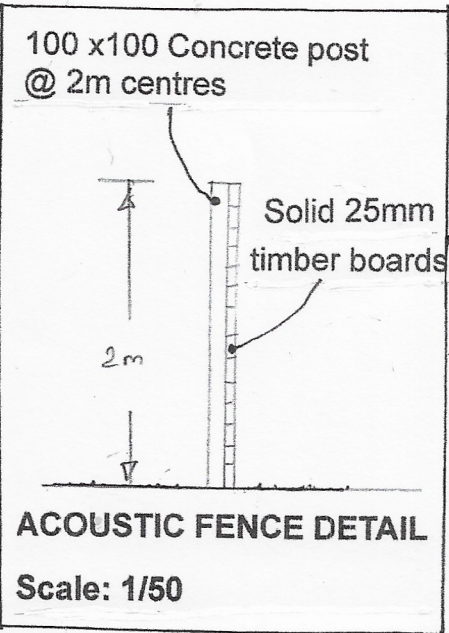

LAYOUT

Scale :1/500

KEY	
	Mobile Home
	Septic tank
	New tree planting
	Post and rail fencing with hedgerow
	Acoustic fence
	Hard-surface areas
	Existing grassed area undisturbed

LANDSCAPE SCHEDULE

Tree planting will take the form of an equal mix of Hawthorn, Rowan and Hazel to be planted at 3m centres as 1m high whips and provided with spiral protectors.

Hedgerow planting will be an equal mix of hawthorn, hazel, dog rose, and holly in a double row at 0.3m centres as 1m high whips