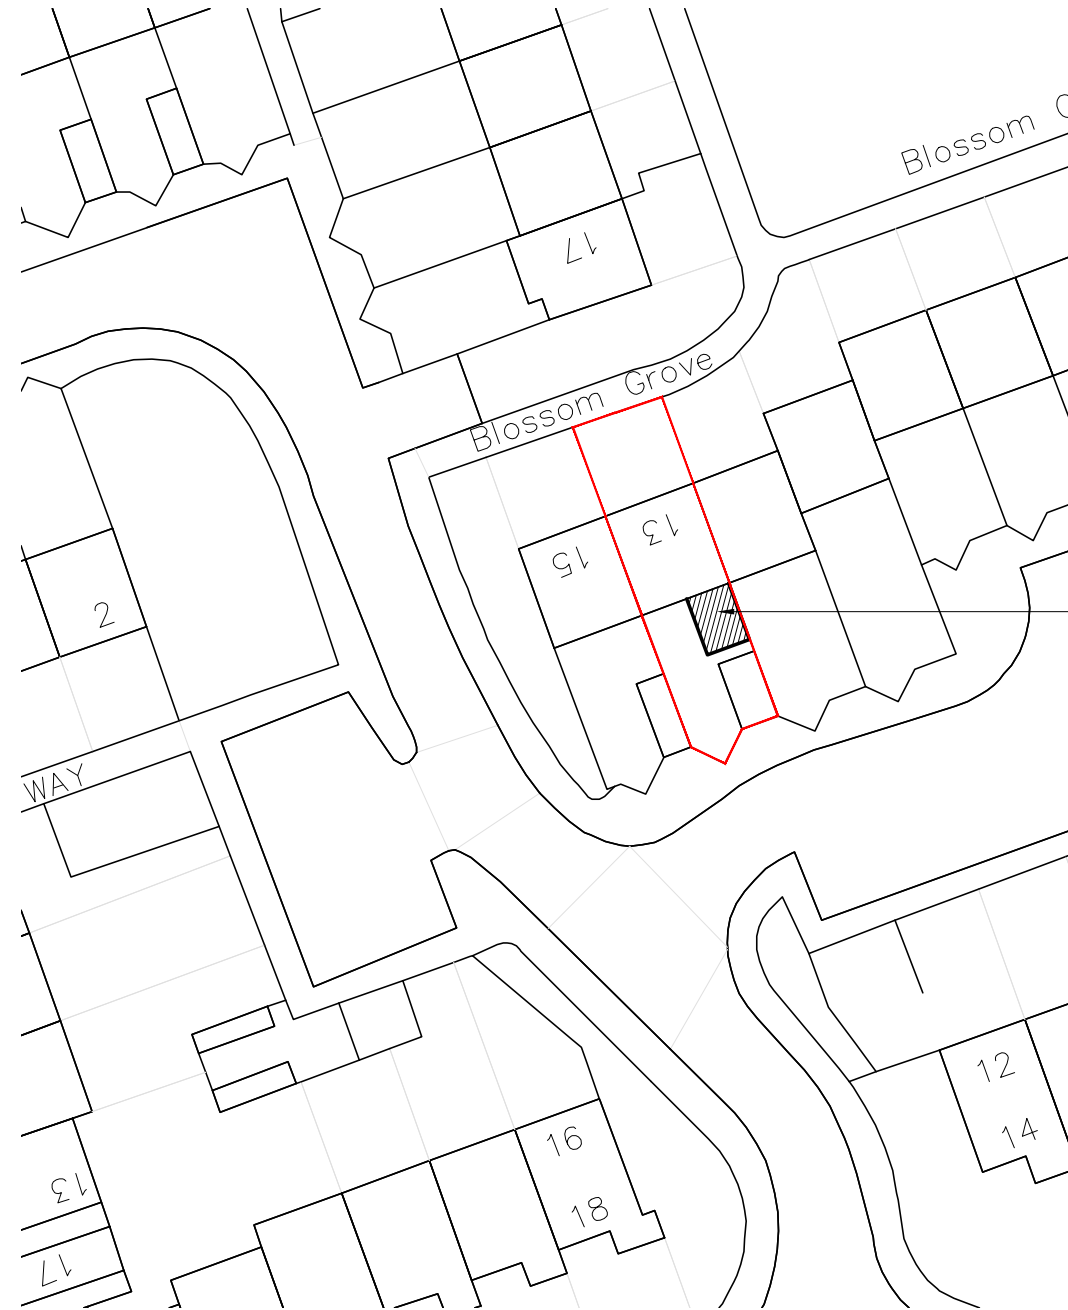

Site Location Plan  
Scale 1:1250

Block Plan  
Scale 1:500

Proposed extension.

Rev	Date	Revision Note	By	Check
				
Project Access Adaptations Extension				
Location 13 Blossom Grove Cradley Heath B64 6SA				
Sheet title Site Location Plans				
Status For Approval				
Drawn by BC		Checked		
Date 01-11-2023				
Scale as noted at A3				

Zone	Level	Classification	Sheet No.
00	XX	AG(0-)	01

Job No.	Suitability	Ver/Rev
	D1	

**Urban Design & Building Services**

Sandwell Council House  
Freeth Street, Oldbury.  
B69 3DE  
Tel: 0121 569 4541