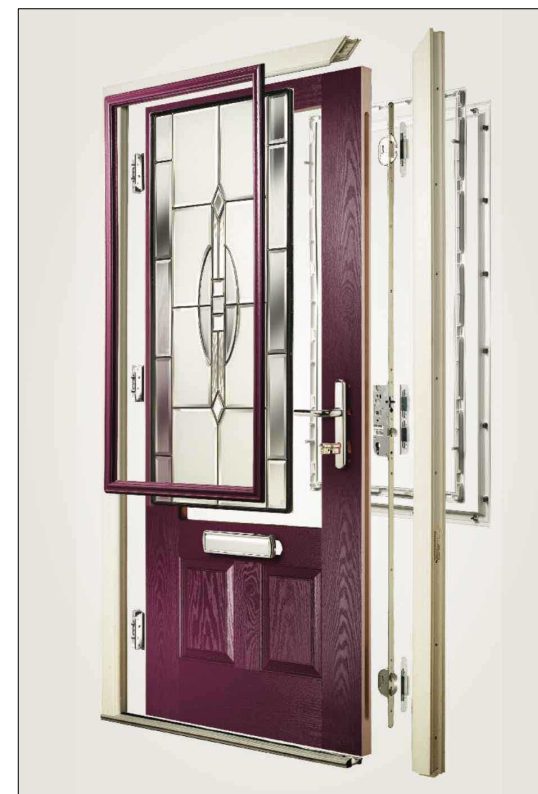

Inside CR Smith Composite Door

Description

We propose to replace the existing 'White' upvc sash and case windows with a new 'White' upvc reversible windows and replacing the existing doors with new composite doors. The external and internal colour of the windows will be white to be sympathetic to what is already existing, this will allow the new windows and doors to harmonize with rest of the property.

Rev: Date: Description:

CR SMITH
the difference

CLIENT Rhodes

LOCATION 1 Park View
Pencailand
East Lothian
EH34 5DW

CONTRACT NUMBER 89454730

Project Title Proposed Replacement Windows & Doors

Drawing Title Proposed Window & Door Schedule

Date Drawn: 23 February 2024 Drawn By: CHERYL

Scale - 1:20 @ A3
Date of Plot: 23 February 2024

CHECKED _____ VERIFIED _____

Drawing No.

002