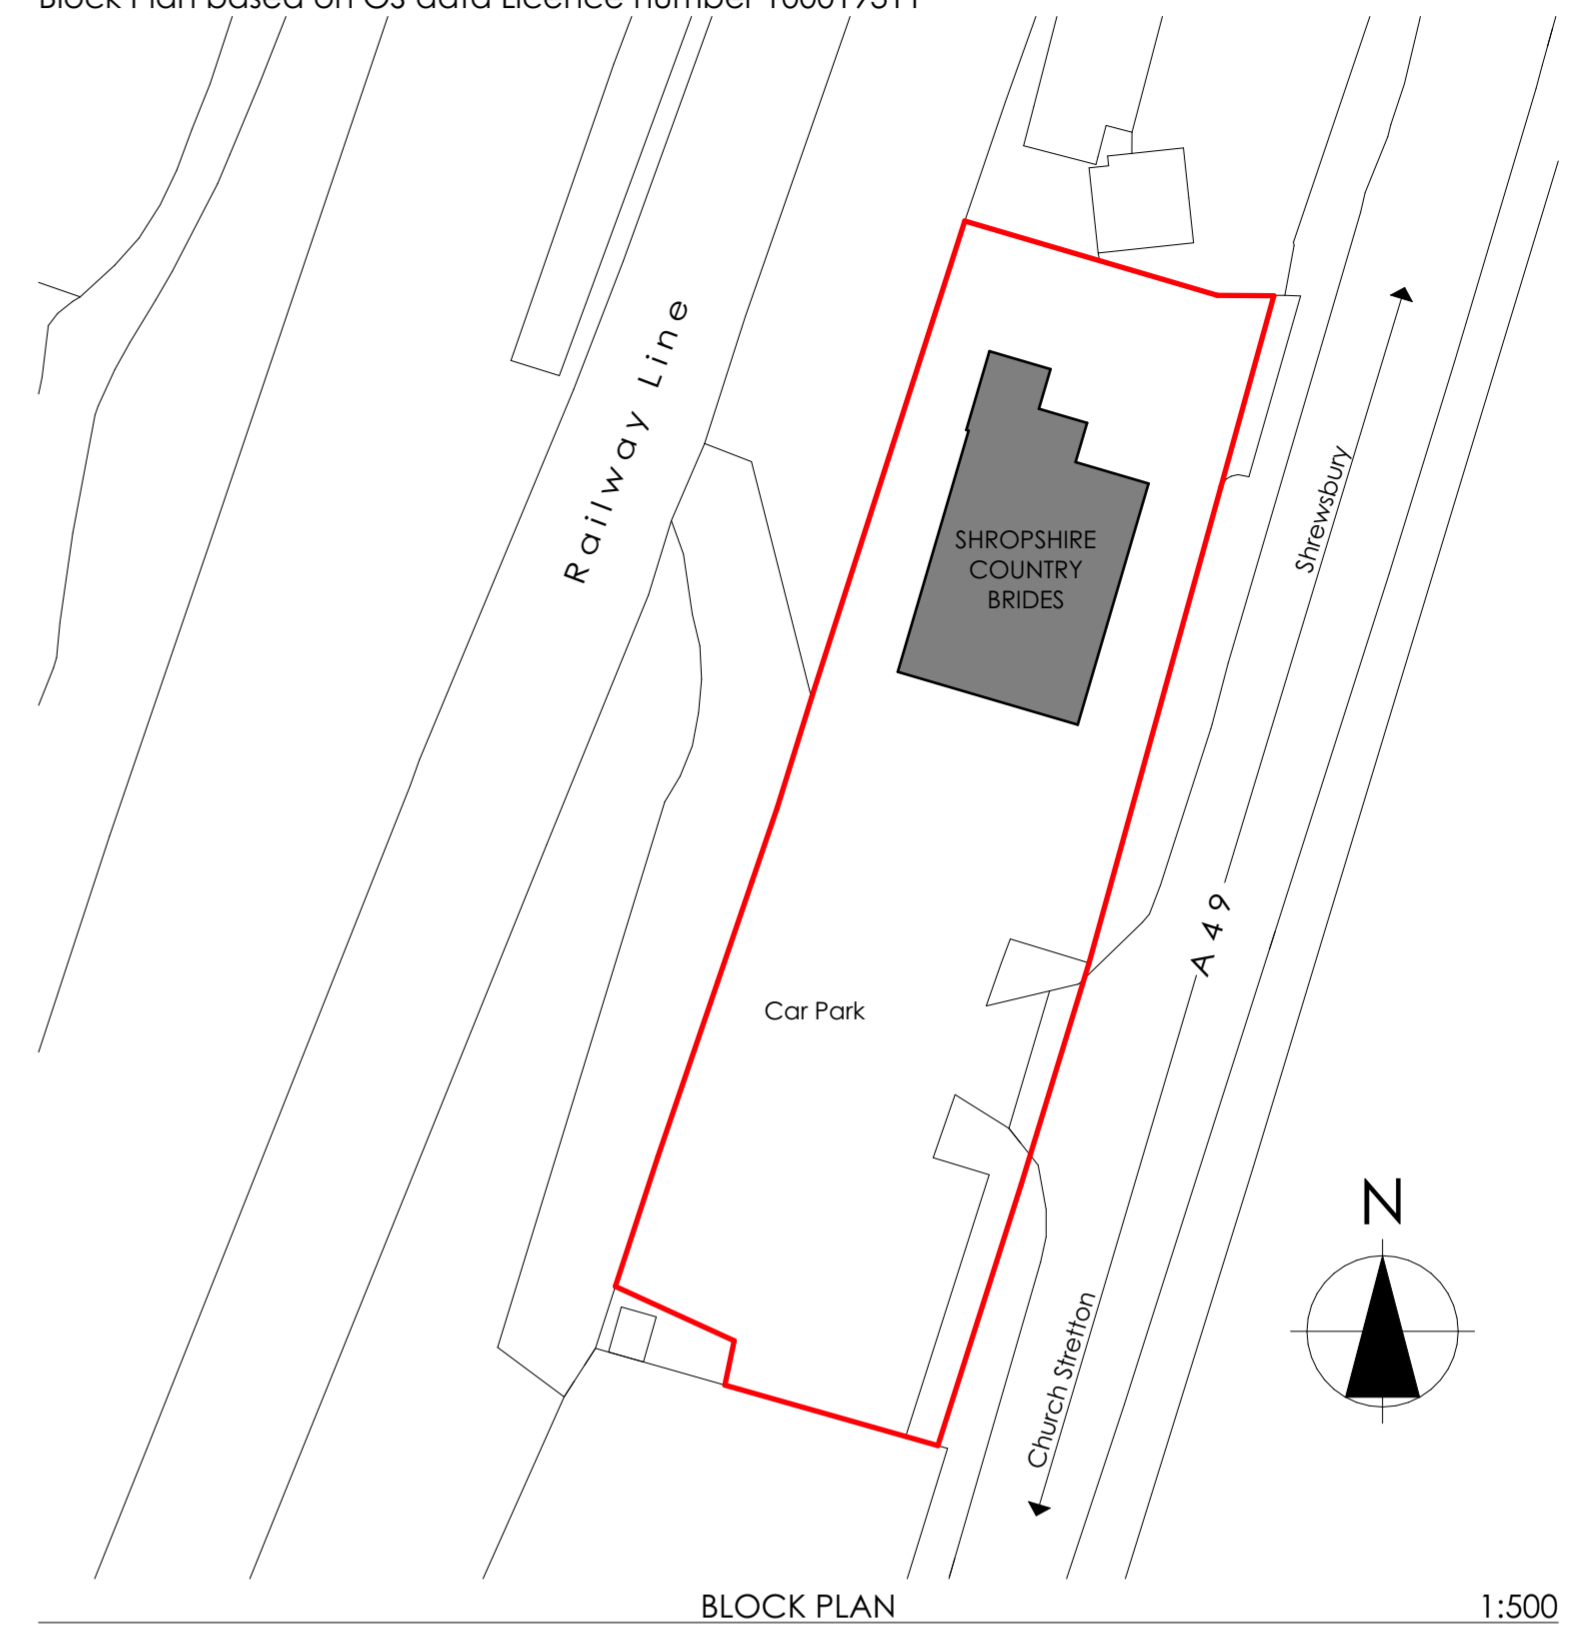

Block Plan based on OS data Licence number 100019311

job title  
SHOP EXTENSION AND ALTERATIONS  
Leebotwood  
Chuch Stretton  
SY6 6LU  
client  
Shropshire Country Brides  
drawing  
PROPOSED PLANS AND ELEVATIONS  
PLANNING  
drawing scale  
as shown  
job. num.  
903.02  
date  
March  
2024  
paper size  
A2 Land.  
rev.  
info@batchvalleydesign.com t. 07773 388837