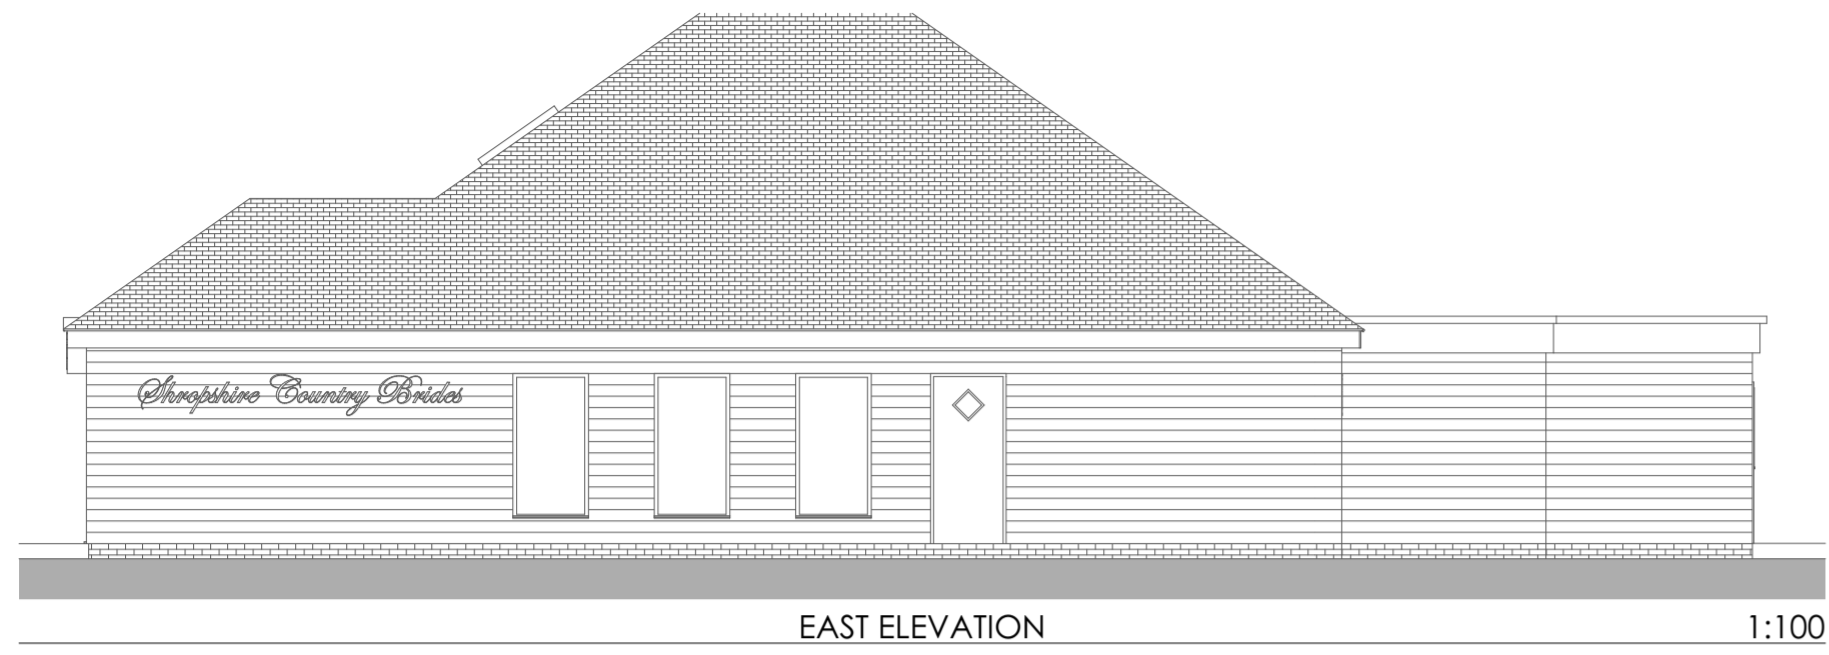

Block Plan based on OS data Licence number 100019311

job title  
SHOP EXTENSION AND ALTERATIONS  
Leebotwood  
Chuch Stretton  
SY6 6LU  
client  
Shropshire Country Brides  
drawing  
PROPOSED PLANS AND ELEVATIONS  
PLANNING  
drawing scale  
as shown  
job. num.  
903.02  
date  
March  
2024  
paper size  
A2 Land.  
rev.  
info@batchvalleydesign.com t. 07773 388837