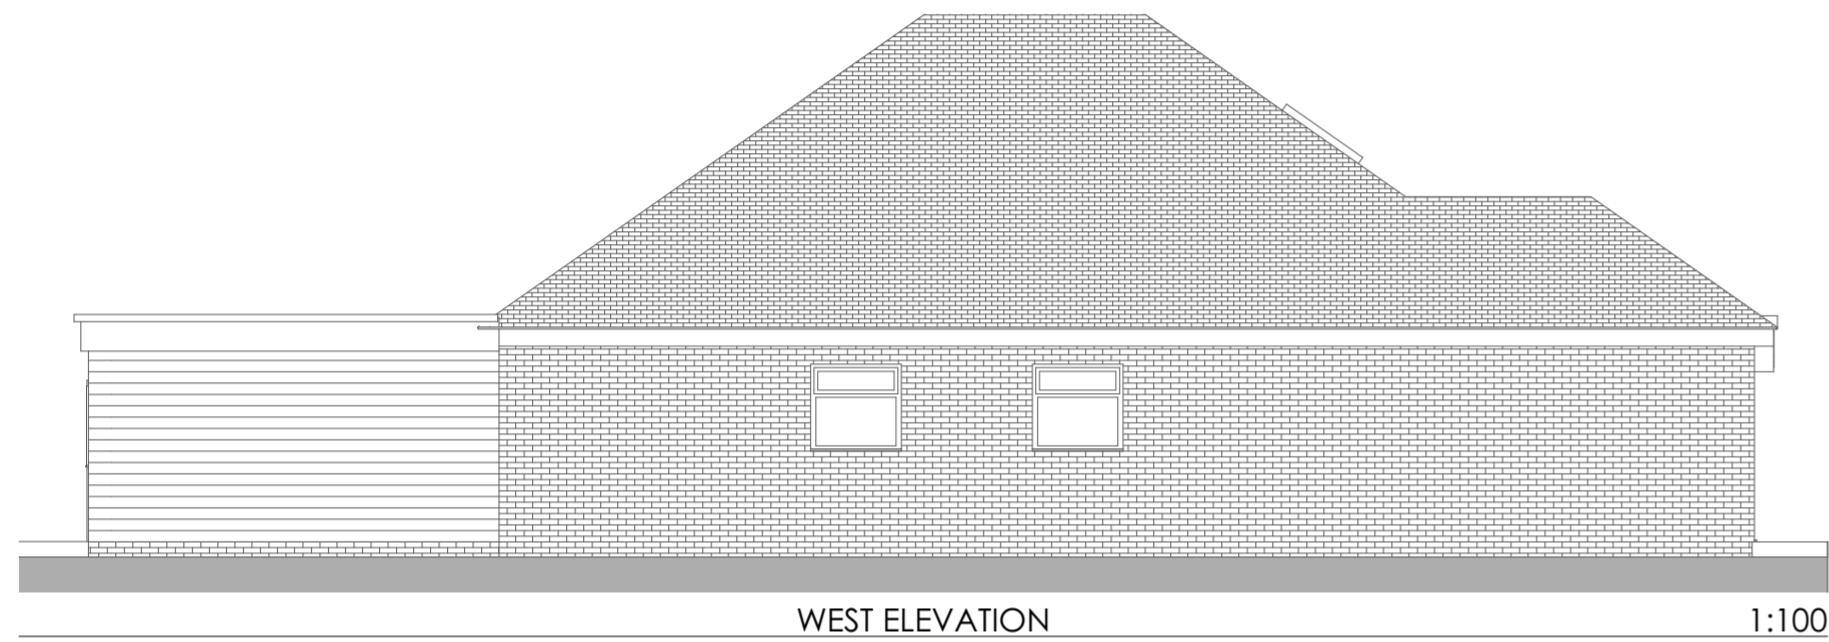

Block Plan based on OS data Licence number 100019311

job title  
SHOP EXTENSION AND ALTERATIONS  
Leebotwood  
Chuch Stretton  
SY6 6LU  
client  
Shropshire Country Brides  
drawing  
PROPOSED PLANS AND ELEVATIONS  
PLANNING  
drawing scale  
as shown  
job. num.  
903.02  
date  
March  
2024  
paper size  
A2 Land.  
rev.  
info@batchvalleydesign.com t. 07773 388837