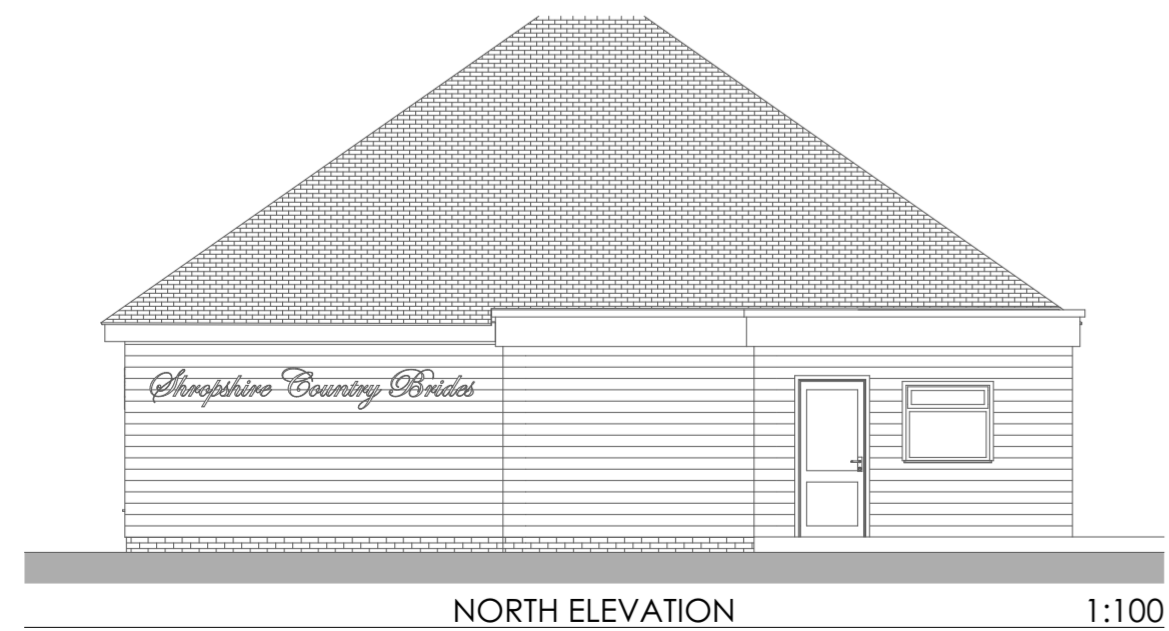

Block Plan based on OS data Licence number 100019311

job title  
SHOP EXTENSION AND ALTERATIONS  
Leebotwood  
Chuch Stretton  
SY6 6LU  
client  
Shropshire Country Brides  
drawing  
PROPOSED PLANS AND ELEVATIONS  
PLANNING  
drawing scale  
as shown  
job. num.  
903.02  
date  
March  
2024  
paper size  
A2 Land.  
rev.  
info@batchvalleydesign.com t. 07773 388837