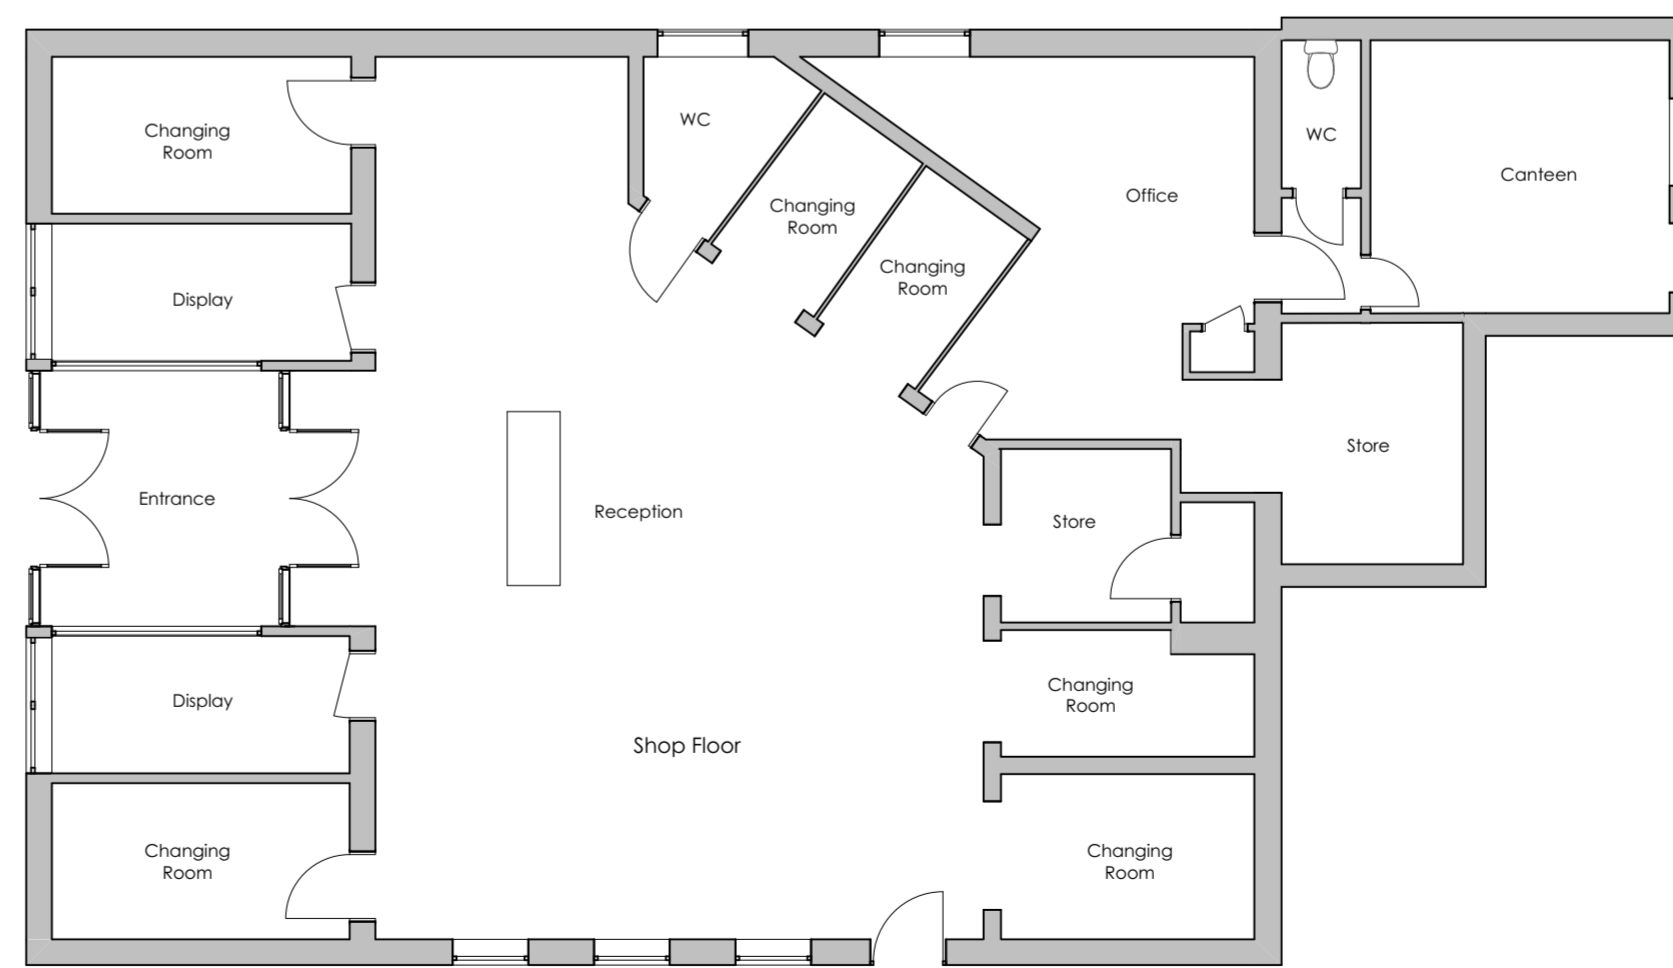

Block Plan based on OS data Licence number 100019311

job title  
SHOP EXTENSION AND ALTERATIONS  
Leebotwood  
Chuch Stretton  
SY6 6LU  
client  
Shropshire Country Brides  
drawing  
PROPOSED PLANS AND ELEVATIONS  
PLANNING  
drawing scale  
as shown  
job. num.  
903.02  
date  
March  
2024  
paper size  
A2 Land.  
rev.  
info@batchvalleydesign.com t. 07773 388837