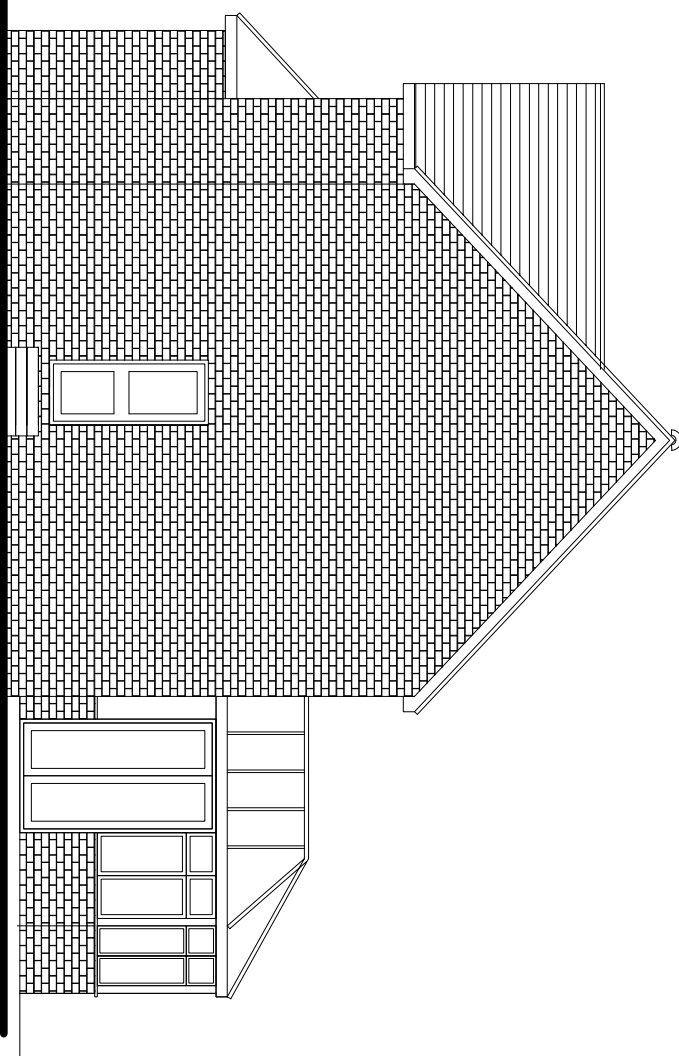

WEST ELEVATION

SOUTH ELEVATION

NORTH ELEVATION

EAST ELEVATION

ALEXANDRA CORK
HOME DESIGNS

100 WESTBOURNE ROAD,
DOWNEND, BRISTOL,
BS16 6RD
07867 592195
www.alexandracork.co.uk
info@alexandracork.co.uk

PROJECT 3 THE SPINNEY
CLIENT ALLEN
DRAWING EXISTING ELEVATIONS
DATE 05.03.24
SCALE 1:100
REV -