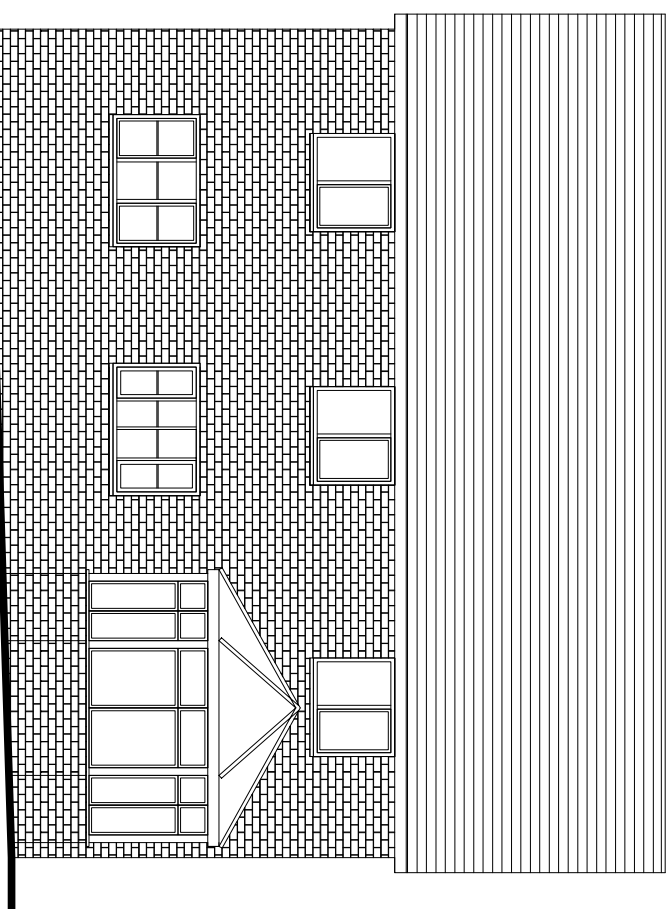

WEST ELEVATION

SOUTH ELEVATION

NORTH ELEVATION

EAST ELEVATION

ALEXANDRA CORK
HOME DESIGNS

100 WESTBOURNE ROAD,
DOWNEND, BRISTOL,
BS16 6RD
07867 592195
www.alexandracork.co.uk
info@alexandracork.co.uk

PROJECT 3 THE SPINNEY
CLIENT ALLEN
DRAWING EXISTING ELEVATIONS
DATE 05.03.24
SCALE 1:100
REV -