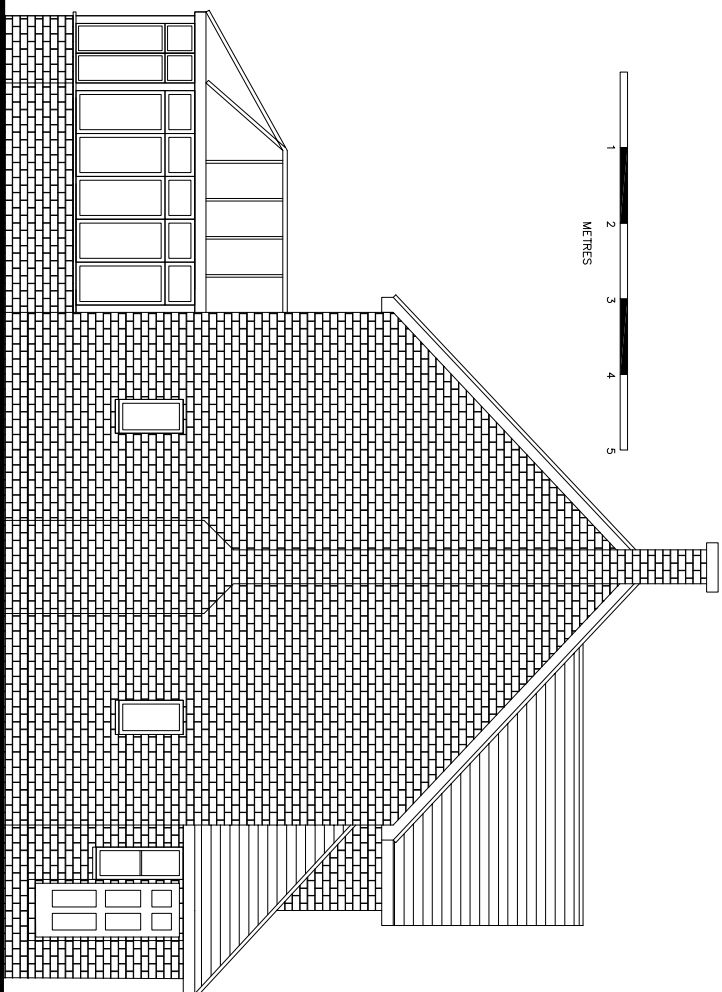

WEST ELEVATION

SOUTH ELEVATION

NORTH ELEVATION

EAST ELEVATION

ALEXANDRA CORK
HOME DESIGNS

100 WESTBOURNE ROAD,
DOWNEND, BRISTOL,
BS16 6RD
07867 592195
www.alexandracork.co.uk
info@alexandracork.co.uk

PROJECT 3 THE SPINNEY
CLIENT ALLEN
DRAWING EXISTING ELEVATIONS
DATE 05.03.24
SCALE 1:100
REV -