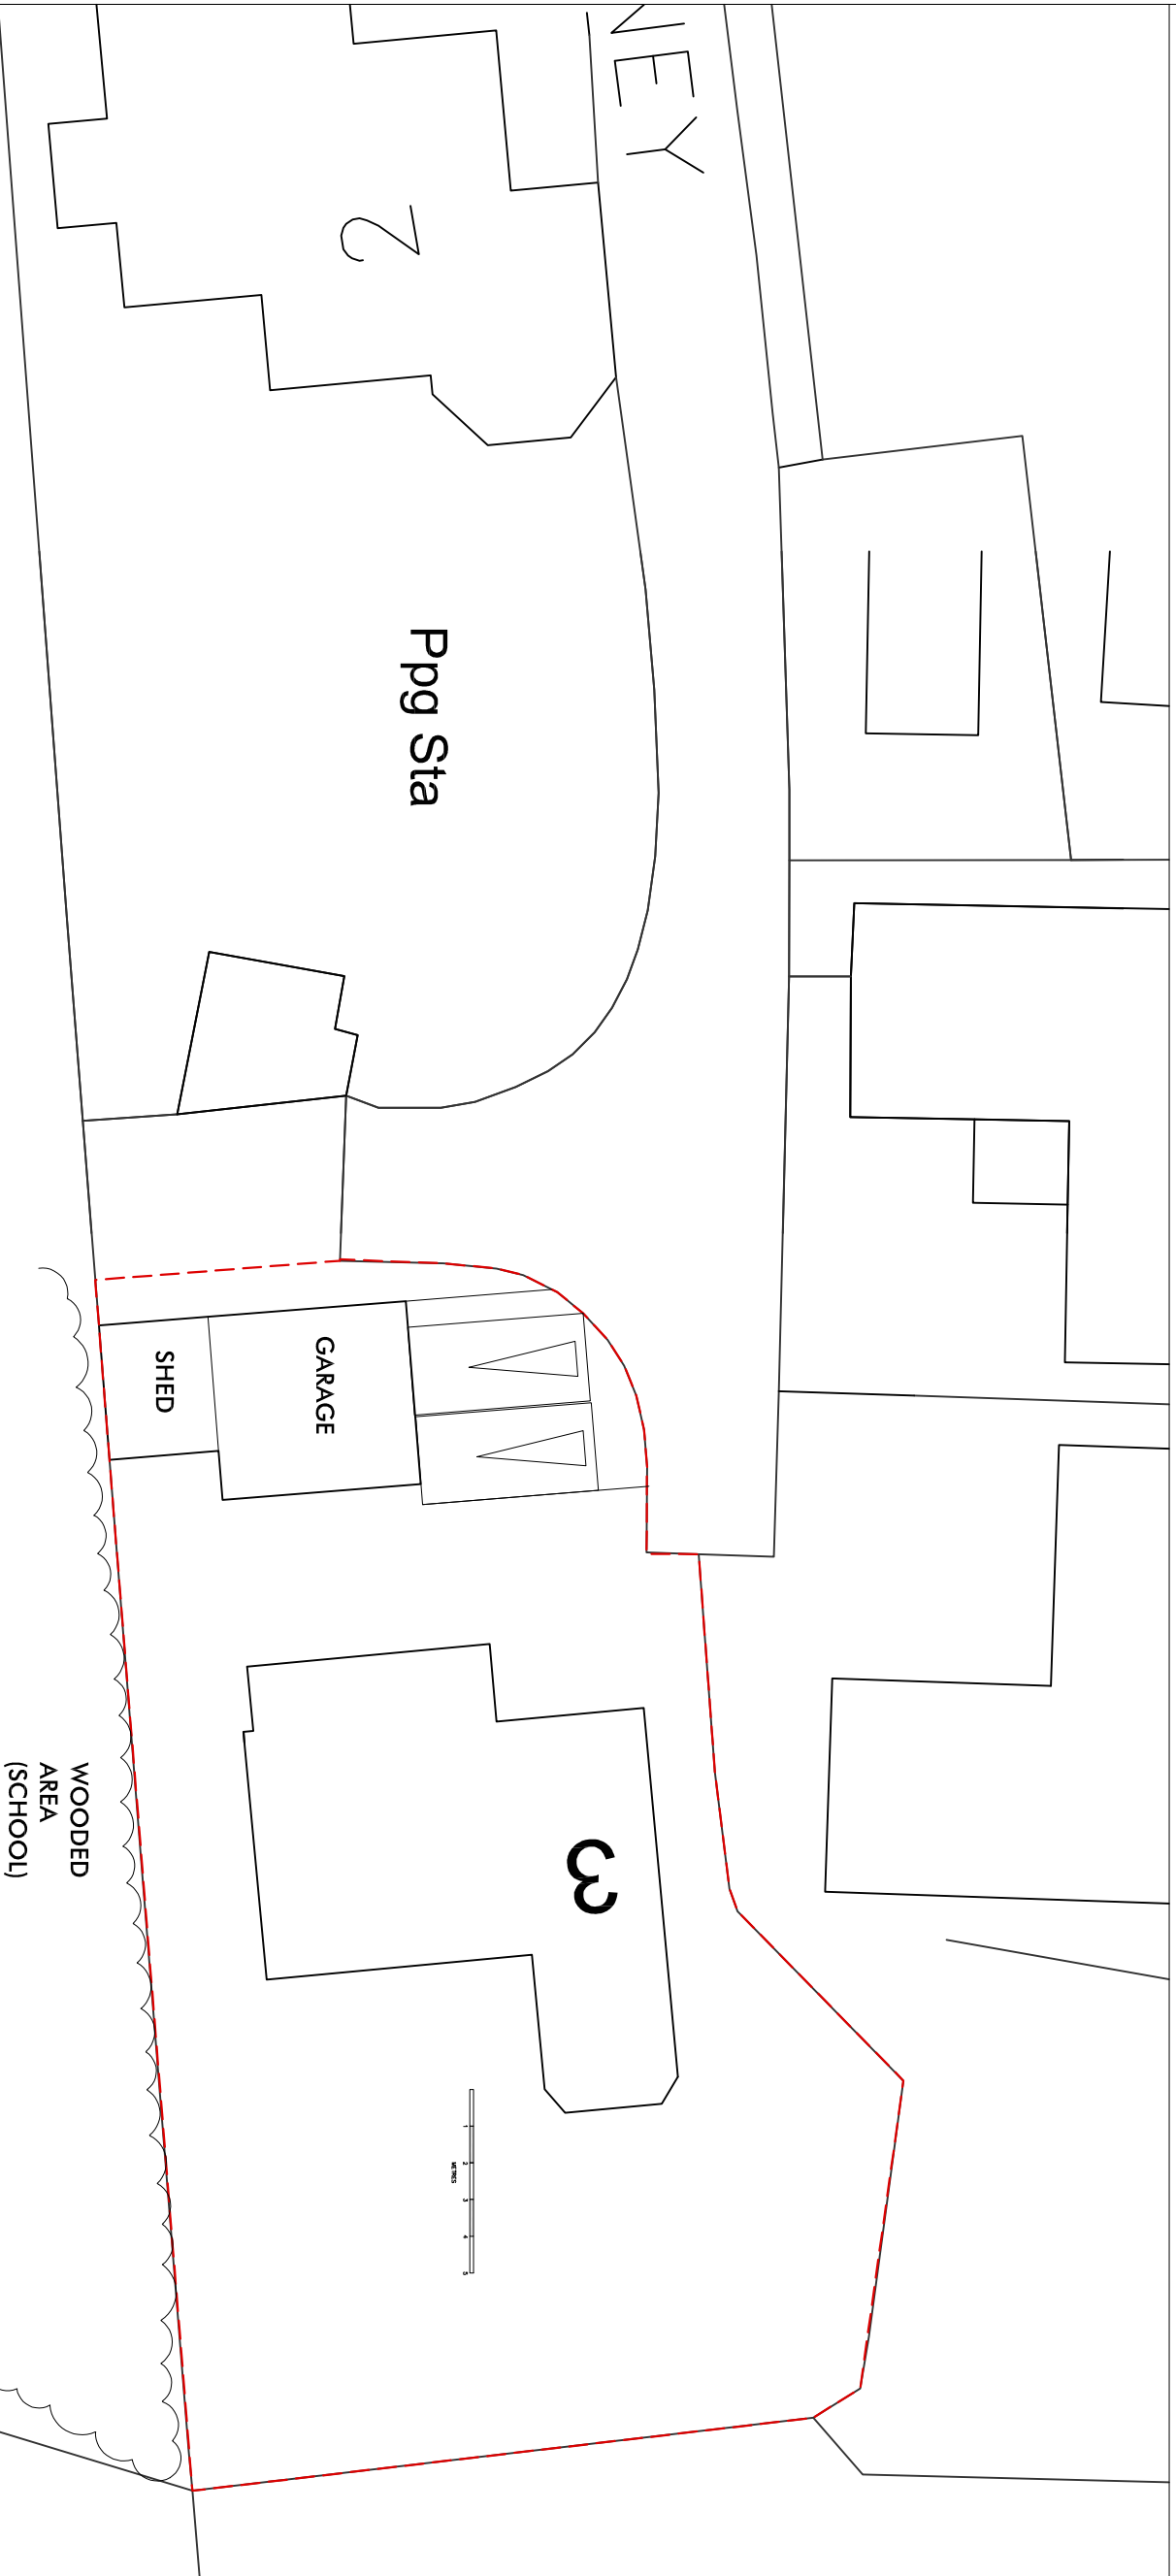

NORTH

**ALEXANDRA CORK
HOME DESIGNS**

100 WESTBOURNE ROAD,
DOWNEND, BRISTOL,
BS16 6RD
07867 592195
www.alexandracork.co.uk
info@alexandracork.co.uk

PROJECT 3 THE SPINNEY

CLIENT ALLEN

DRAWING EXISTING BLOCK AND
LOCATION PLANS

DATE 05.03.24

SCALE 1:200 1:1250

REV