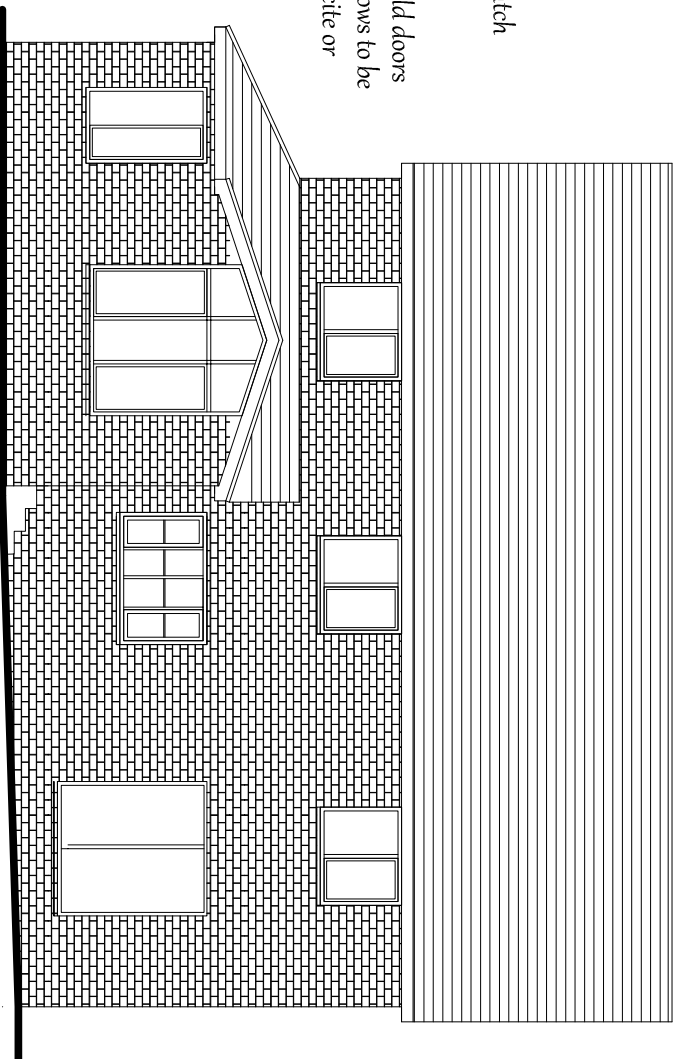

WEST ELEVATION

SOUTH ELEVATION

NORTH ELEVATION

METRES

Materials
 concrete pan tiles
 brickwork all to match
 existing
 upvc windows
 powder coated bifold doors
 all doors and windows to be
 changed to anthracite or
 white

EAST ELEVATION

**ALEXANDRA CORK
 HOME DESIGNS**

100 WESTBOURNE ROAD,
 DOWNEND, BRISTOL,
 BS16 6RD
 07867 592195
 www.alexandracork.co.uk
 info@alexandracork.co.uk

PROJECT

3 THE SPINNEY

CLIENT

ALLEN

DRAWING

PROPOSED ELEVATIONS

DATE

05.03.24

SCALE

1:100

REV

-