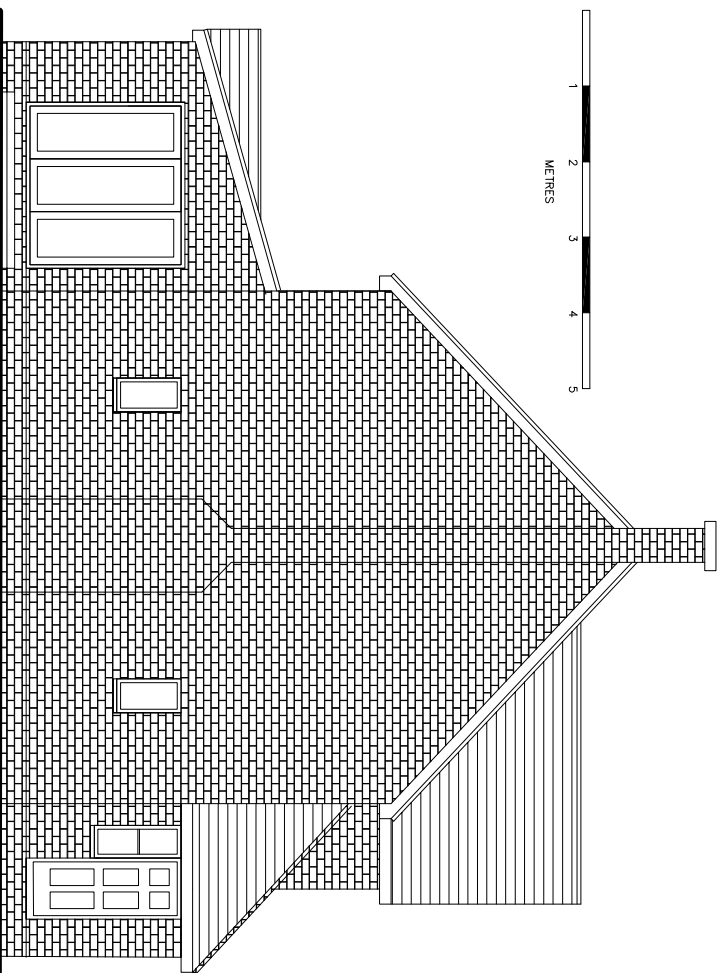

WEST ELEVATION

SOUTH ELEVATION

NORTH ELEVATION

METRES

Materials
 concrete pan tiles
 brickwork all to match
 existing
 upvc windows
 powder coated bifold doors
 all doors and windows to be
 changed to anthracite or
 white

EAST ELEVATION

**ALEXANDRA CORK
 HOME DESIGNS**

100 WESTBOURNE ROAD,
 DOWNEND, BRISTOL,
 BS16 6RD
 07867 592195
 www.alexandracork.co.uk
 info@alexandracork.co.uk

PROJECT

3 THE SPINNEY

CLIENT

ALLEN

DRAWING

PROPOSED ELEVATIONS

DATE

05.03.24

SCALE

1:100

REV

-