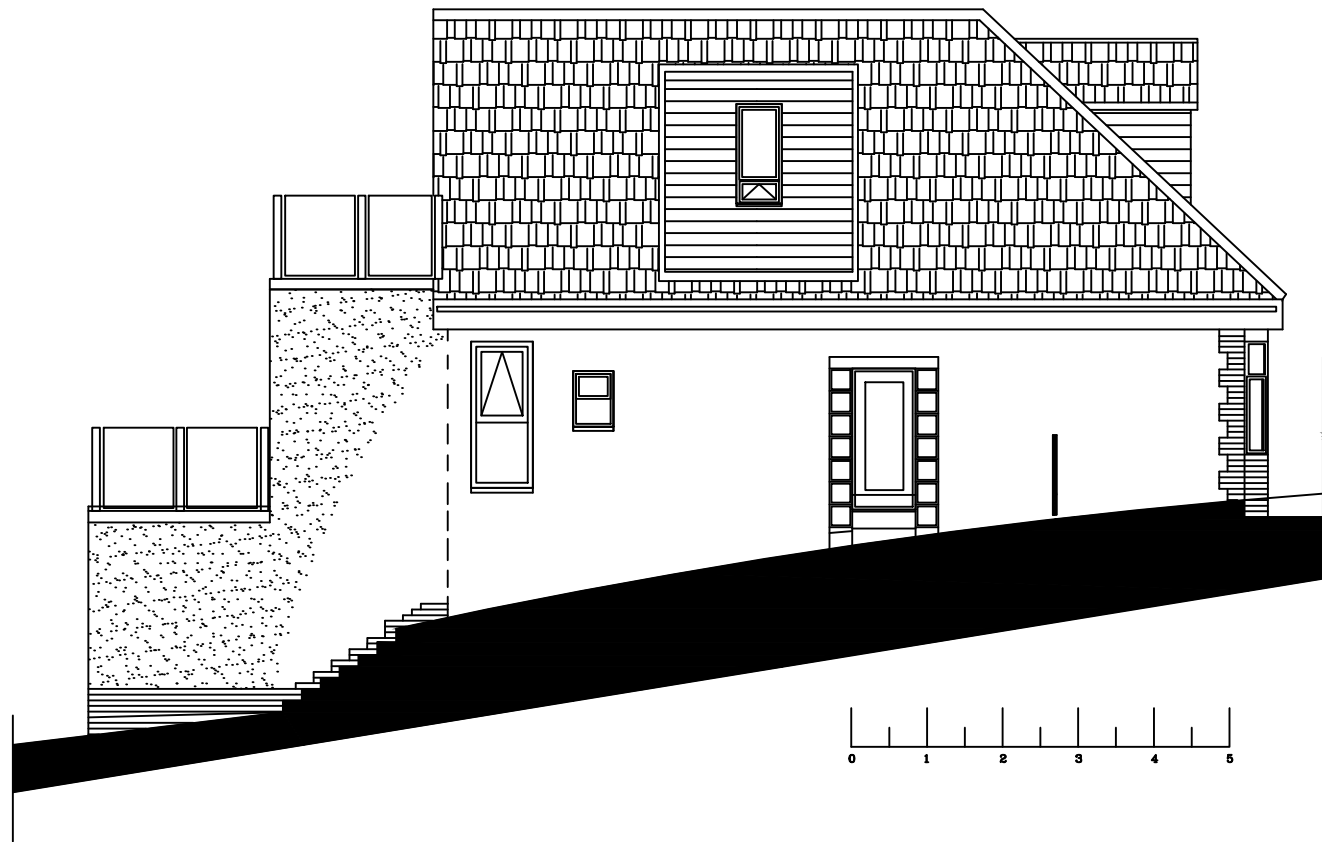

OBSCURE GLASS TO BATHROOM WINDOW

FRONT (NORTH) ELEVATION

OBSCURE GLASS TO HALF LANDING WINDOW

REAR ELEVATION

| REV | DATE | REVISION | |
|--|-------|----------|--------|
|  NIGEL TOTTLE | | | |
| ARCHITECTURE 67 PILGRIMS WAY WESTON SUPER MARE BS229EG 07900026754 nigel.tottle@live.co.uk | | | |
| MR. W. MORISSEY 68 SPRING HILL WORLE WESTON SUPER MARE BS22 9AX | | | |
| ALTERATIONS & EXTENSION | | | |
| ELEVATIONS | | | |
| DRAWING | REV:- | SCALE | DATE |
| 241-06 | | 1:100 | JAN 2N |
| | | | DRAWN |