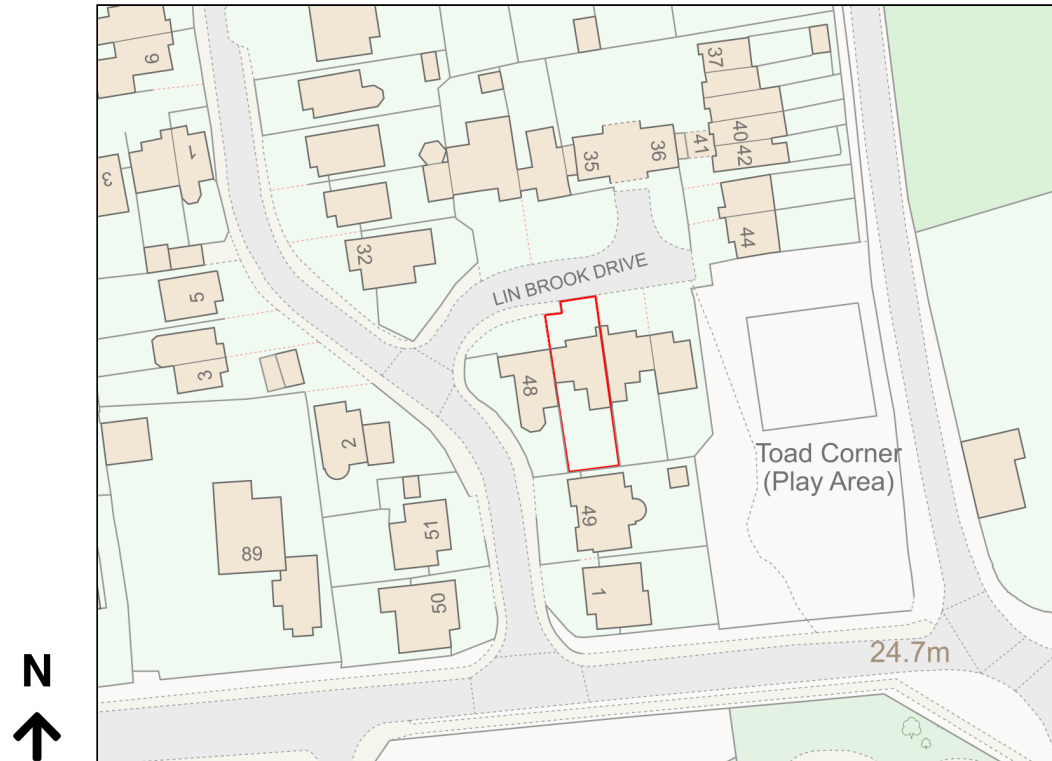

# Location Plan

Site Address: 47, Lin Brook Drive, Ringwood, BH24 3LJ

Date Produced: 08-Mar-2024

Scale: 1:1250 @A4

Planning Portal Reference: PP-12865673v1