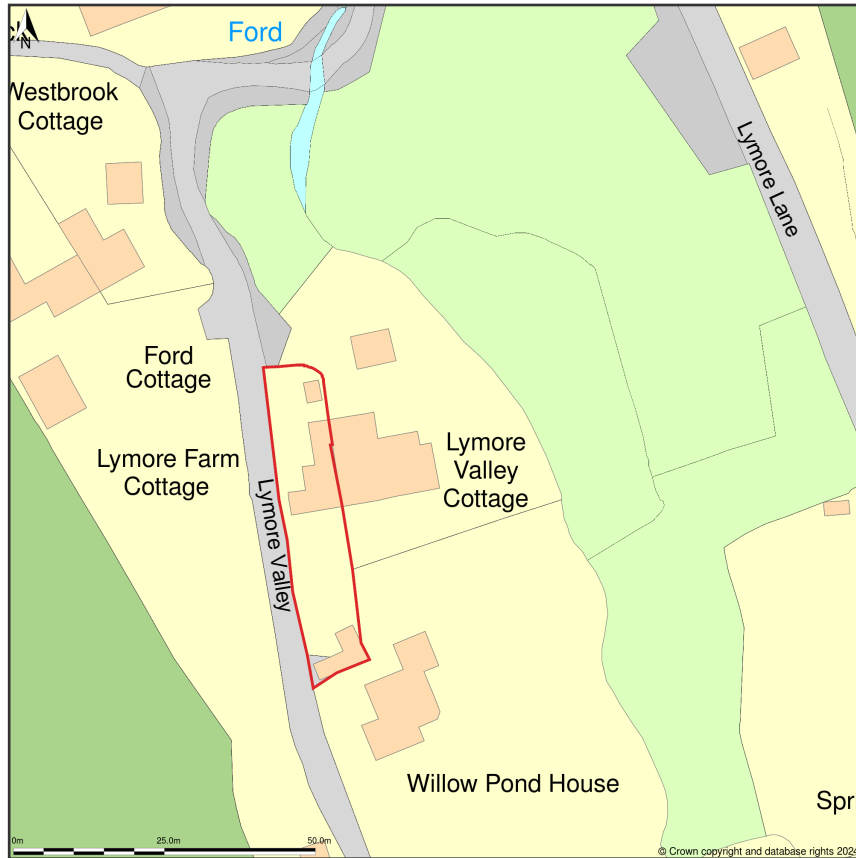

Lymore Farm Cottage, Lymore Valley, Milford-on-sea, Hampshire, SO41 0TW

Location Plan shows area bounded by: 429410.44, 92940.59 429551.86, 93082.01 (at a scale of 1:1250), OSGridRef: SZ29489301. The representation of a road, track or path is no evidence of a right of way. The representation of features as lines is no evidence of a property boundary.

Produced on 7th Mar 2024 from the Ordnance Survey National Geographic Database and incorporating surveyed revision available at this date. Reproduction in whole or part is prohibited without the prior permission of Ordnance Survey. © Crown copyright 2024. Supplied by www.buyaplan.co.uk a licensed Ordnance Survey partner (100053143). Unique plan reference: #00884380-6A3B1F.