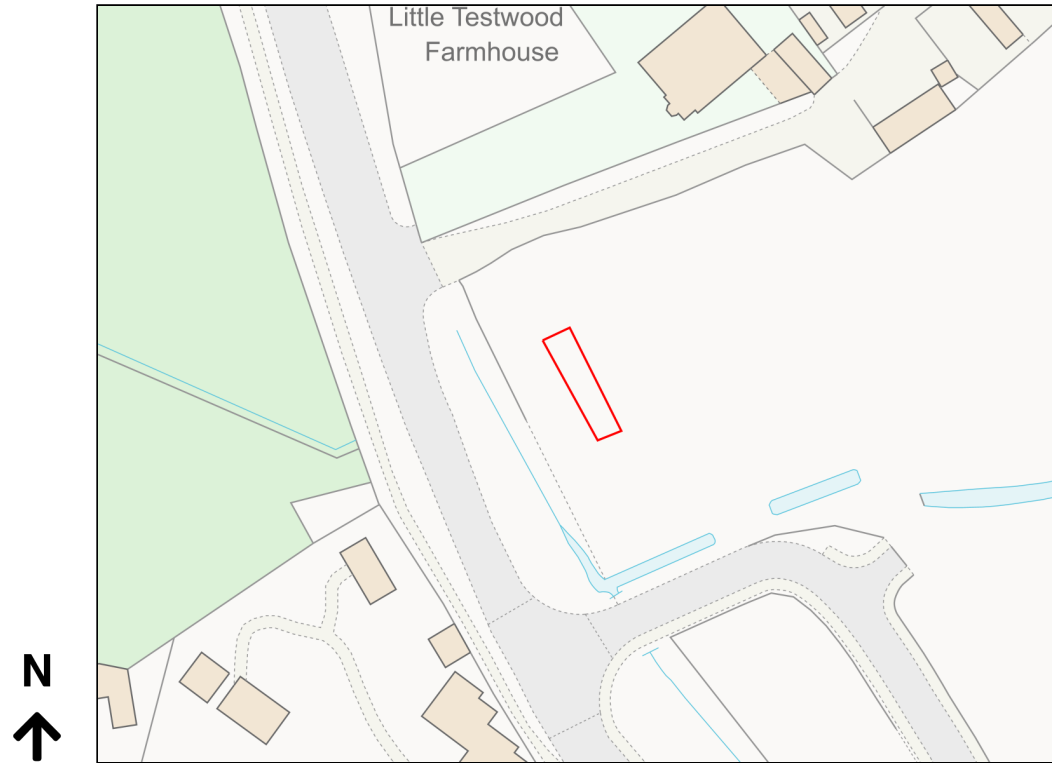

Location Plan

Site Address: Little Testwood Farm, Salisbury Road, Calmore, SO40 2RW

Date Produced: 11-Mar-2024

Scale: 1:1250 @A4

Planning Portal Reference: PP-12880697v1