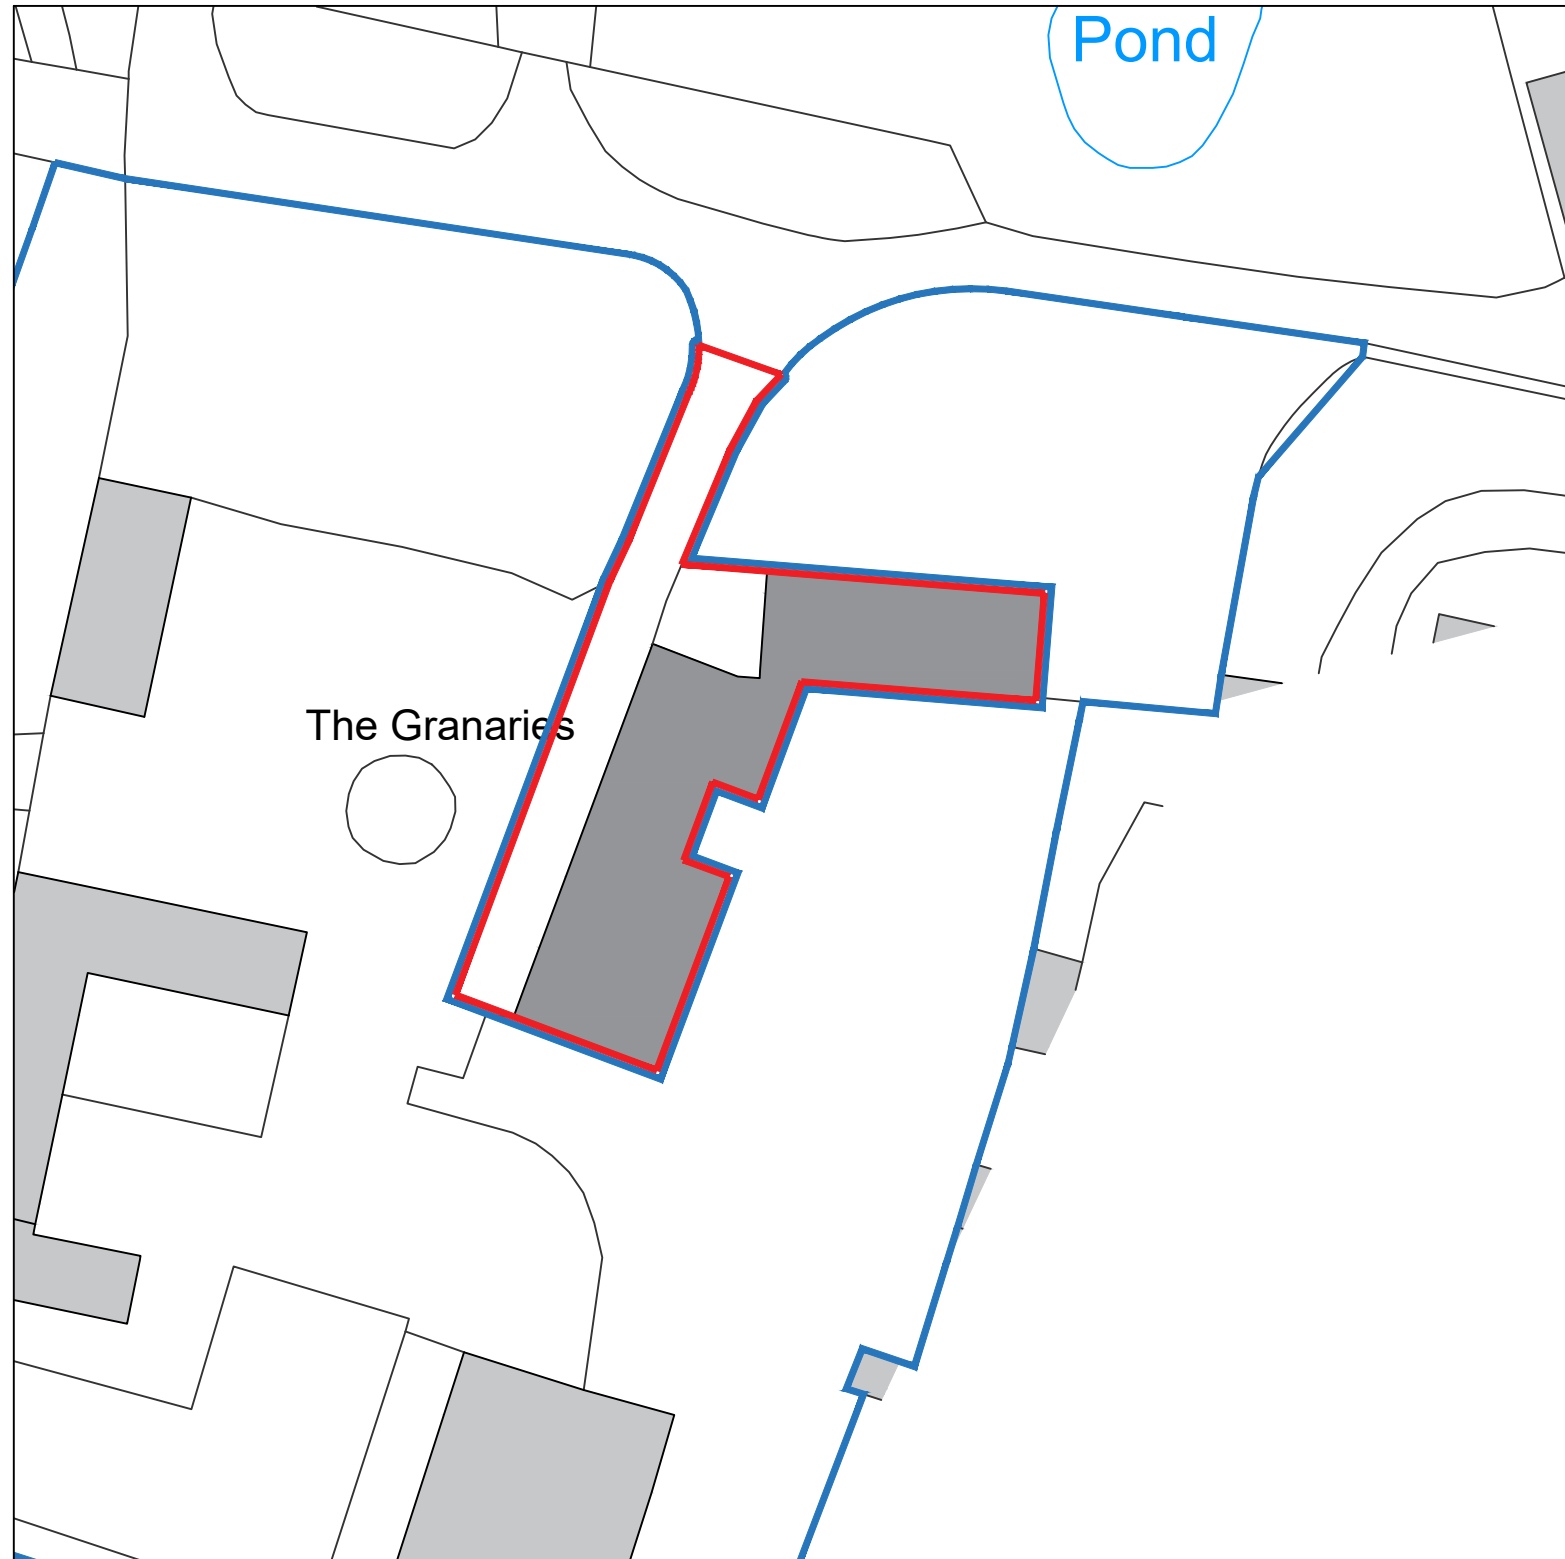

The Granaries, Fordingbridge

This drawing is copyright and is not to be reproduced. The contractor will be held responsible for the accuracy of works involving the setting out and checking of all dimensions on the drawing and on site. Dimensions must not be scaled from this drawing.

Block Plan 1:500  Ordnance Survey (c) Crown Copyright 2021. All rights reserved. Licence number 100022432.

Location Plan 1:2500 