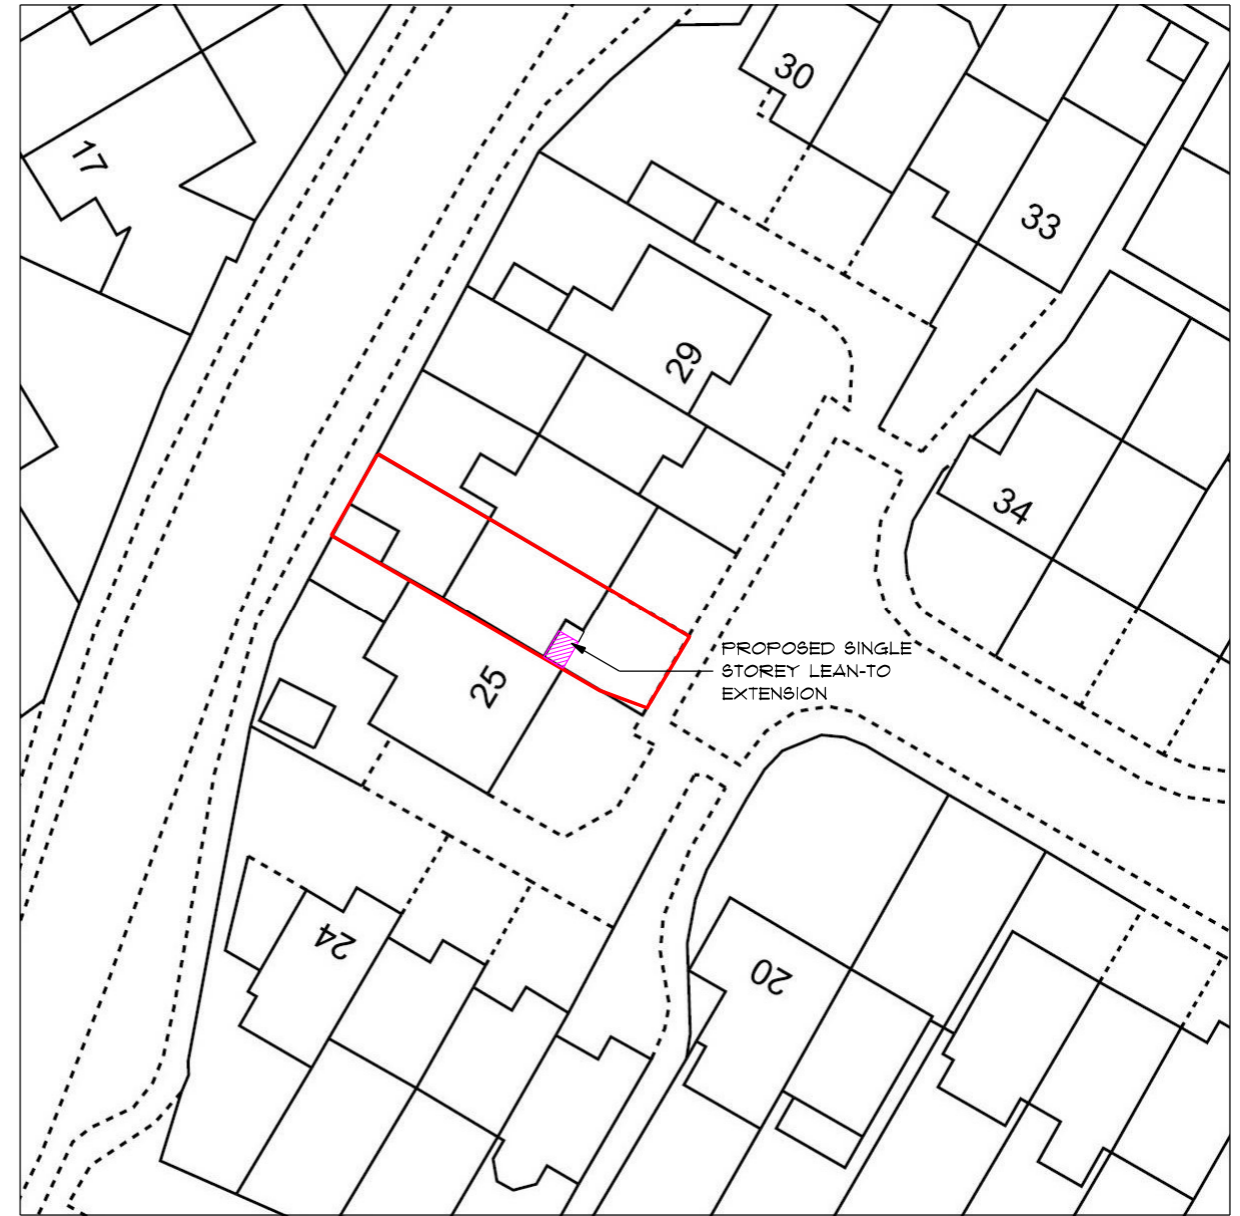

PROPOSED EXTENSIONS AND ALTERATIONS TO 26 WILDBURN CLOSE CALMORE HANTS SO40 2SG

SITE IDENTIFICATION PLAN
Scale 1:1250 @ A4

© Crown copyright and database rights, 2023. Ordnance Survey
0100031673 Created using Plans by Emapsite

BLOCK LAYOUT PLAN
Scale 1:500 @ A3

© Crown copyright and database rights, 2023. Ordnance Survey
0100031673 Created using Plans by Emapsite