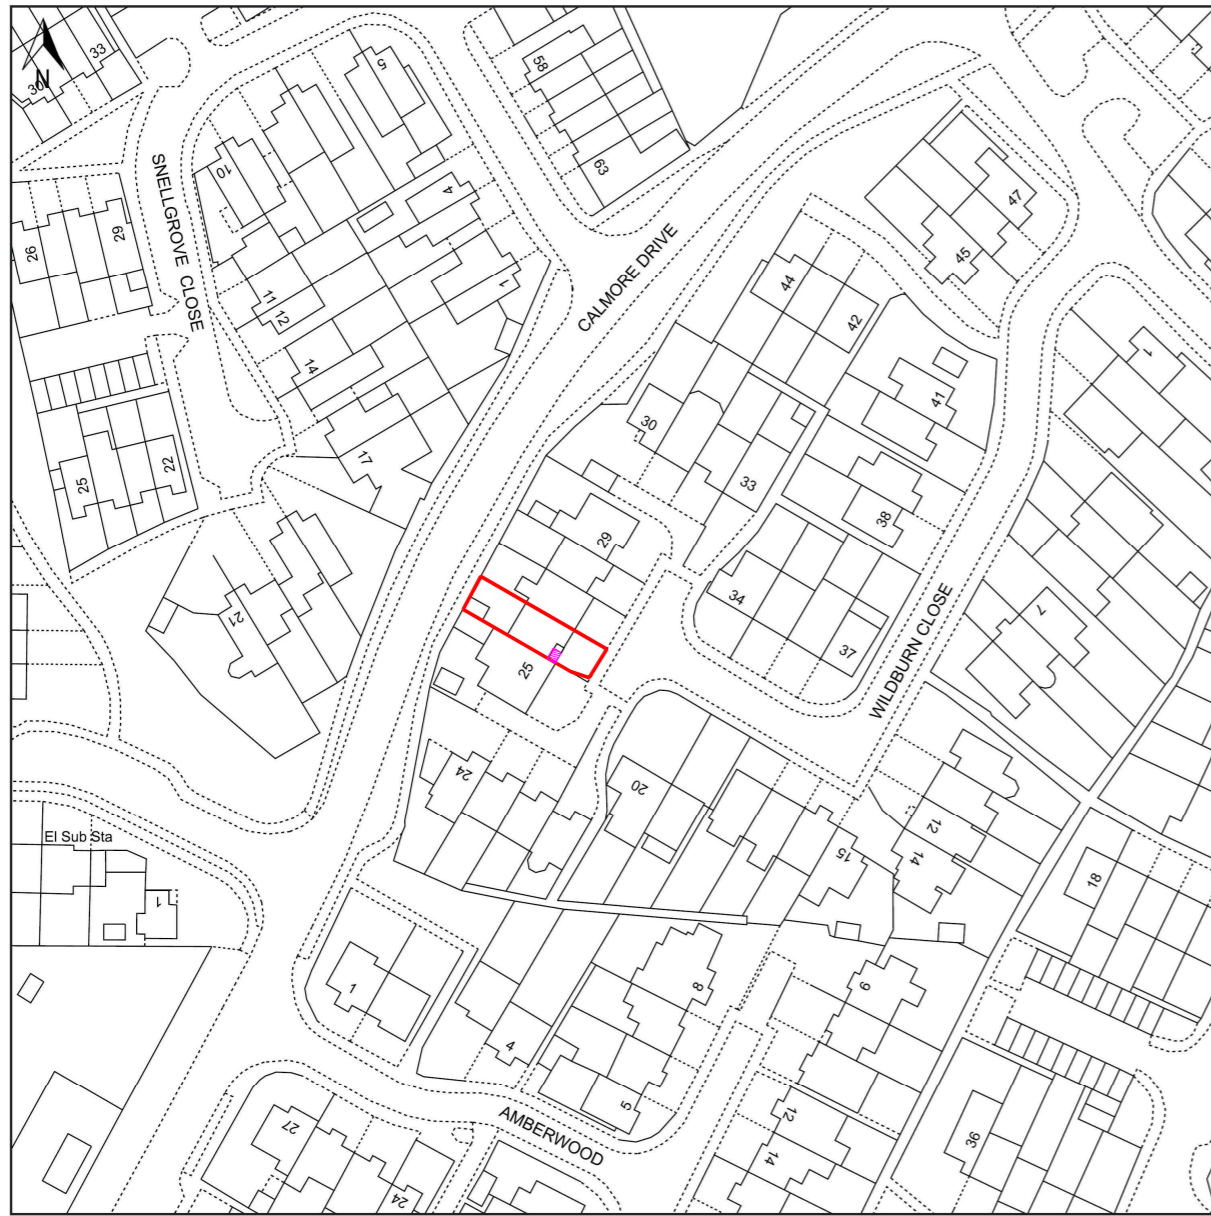

PROPOSED EXTENSIONS AND ALTERATIONS TO 26 WILDBURN CLOSE CALMORE HANTS SO40 2SG

SITE IDENTIFICATION PLAN
Scale 1:1250 @ A4

© Crown copyright and database rights, 2023. Ordnance Survey
0100031673 Created using Plans by Emapsite

BLOCK LAYOUT PLAN
Scale 1:500 @ A3

© Crown copyright and database rights, 2023. Ordnance Survey
0100031673 Created using Plans by Emapsite