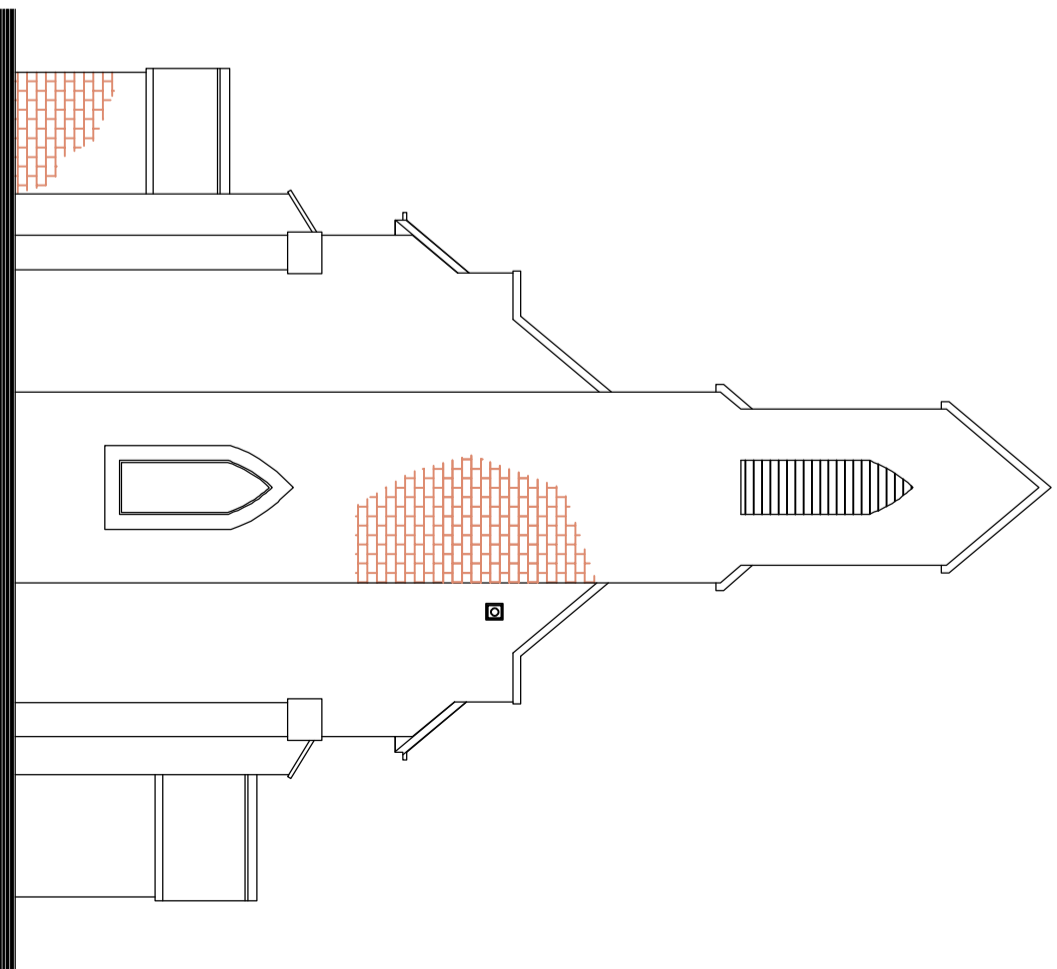

EXISTING NORTH ELEVATION
SCALE 1:100 @ A3

EXISTING WEST ELEVATION
SCALE 1:100 @ A3

NOTES
1 - Bathroom extract grille - conservation coat iron covered
2 - Toilet extract grille - conservation coat iron covered