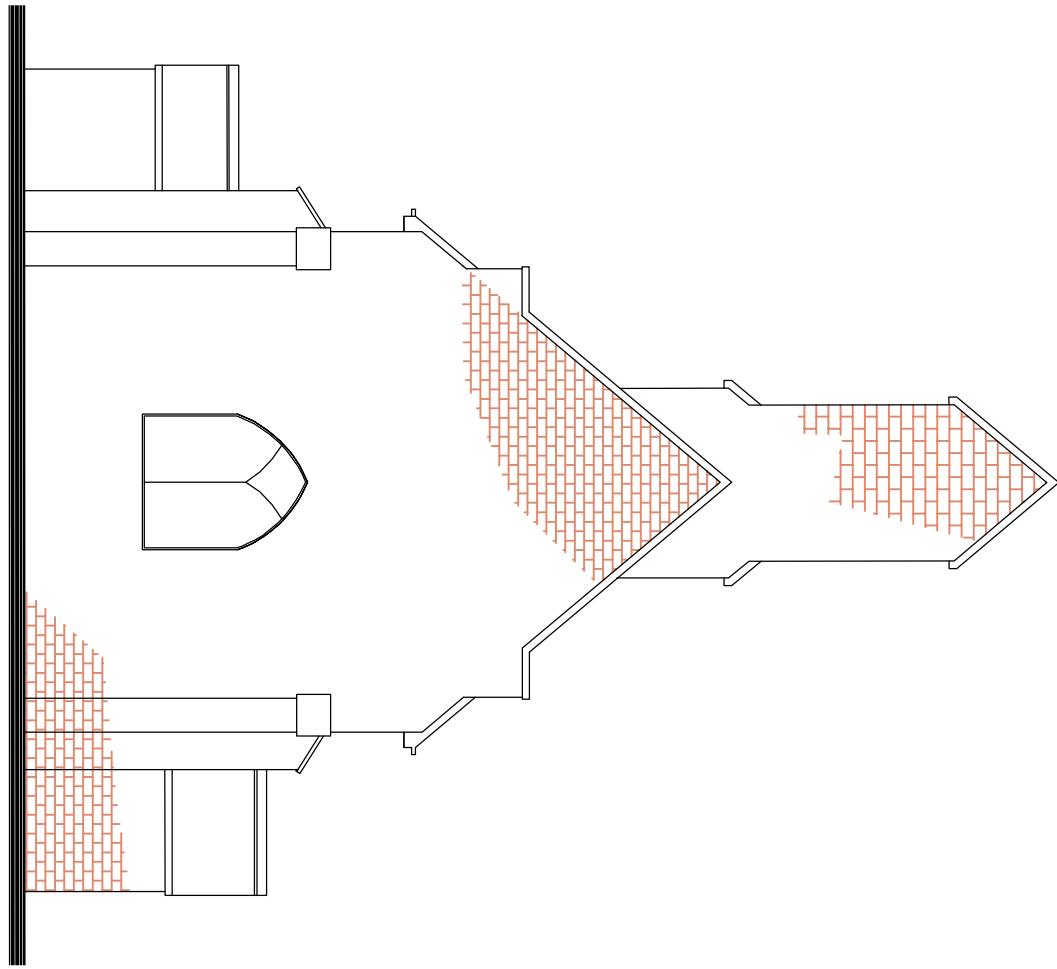

EXISTING SOUTH ELEVATION
SCALE 1:100 @ A3

EXISTING EAST ELEVATION
SCALE 1:100 @ A3

NOTES

St Martin's Church, Belper, England

St Martin's Church

Sept 22

Ref - 22CHURCHINTERIORS

Existing Elevation 2