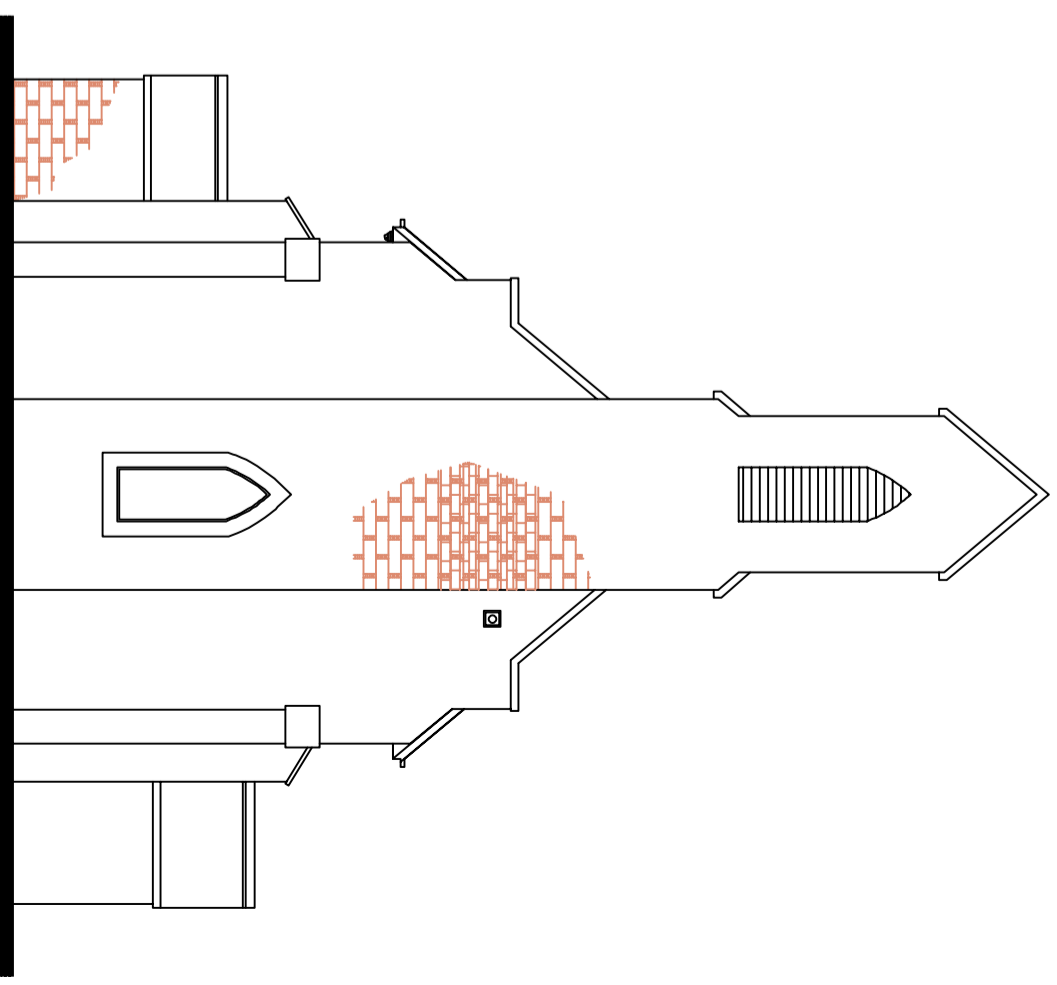

PROPOSED NORTH ELEVATION
SCALE 1:100 @ A3

New black mini-dome CCTV camera installed to front (north) and rear (south) elevations.
Approx dimensions 15x15x10 cm LxWxH.

PROPOSED WEST ELEVATION
SCALE 1:100 @ A3

NOTES

St Martin Church, Belper, England

Proposed Drawings 1

Mar 23

Ref - 22CHURCH/03