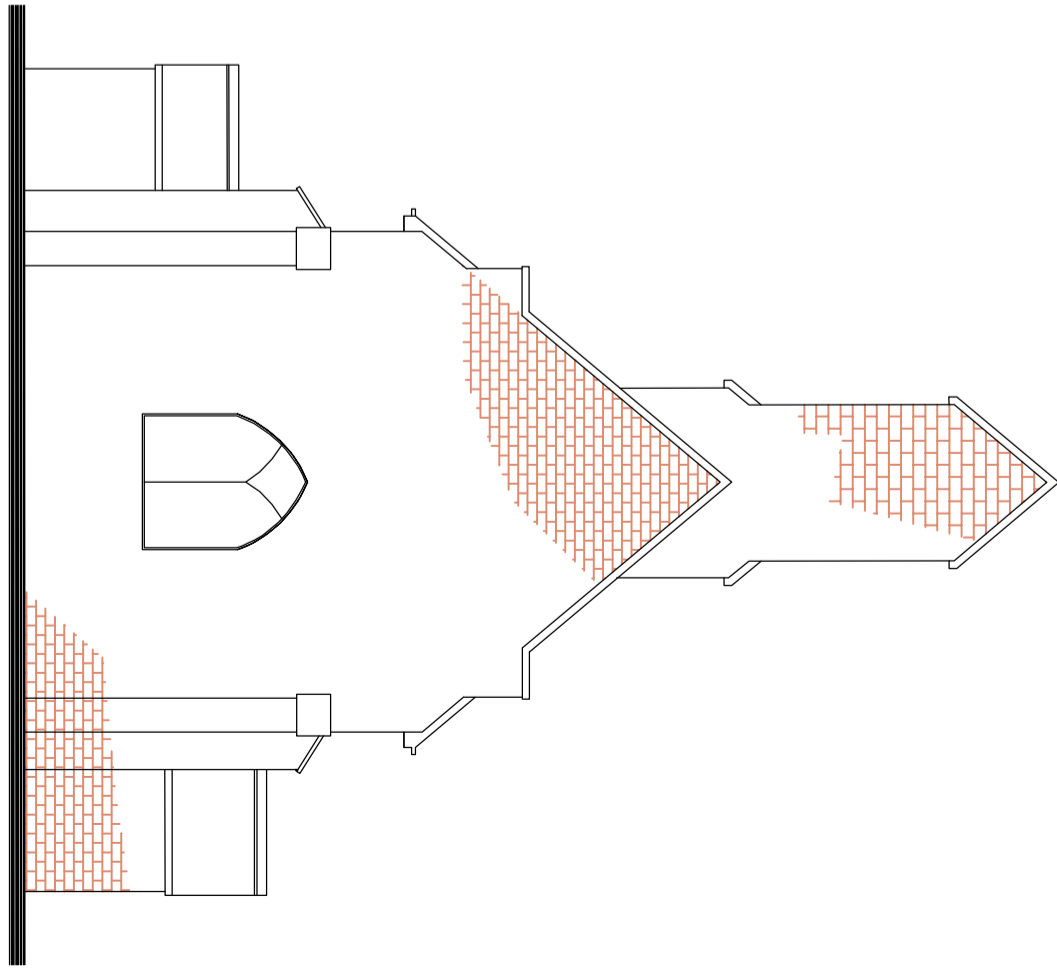

EXISTING SOUTH ELEVATION  
SCALE 1:100 @ A3

EXISTING EAST ELEVATION  
SCALE 1:100 @ A3

NOTES

St Martin's Church, Belper, Derbyshire

St Martin's Church

Sept 22

Ref - 22CHURCH/02

Existing Elevation 2