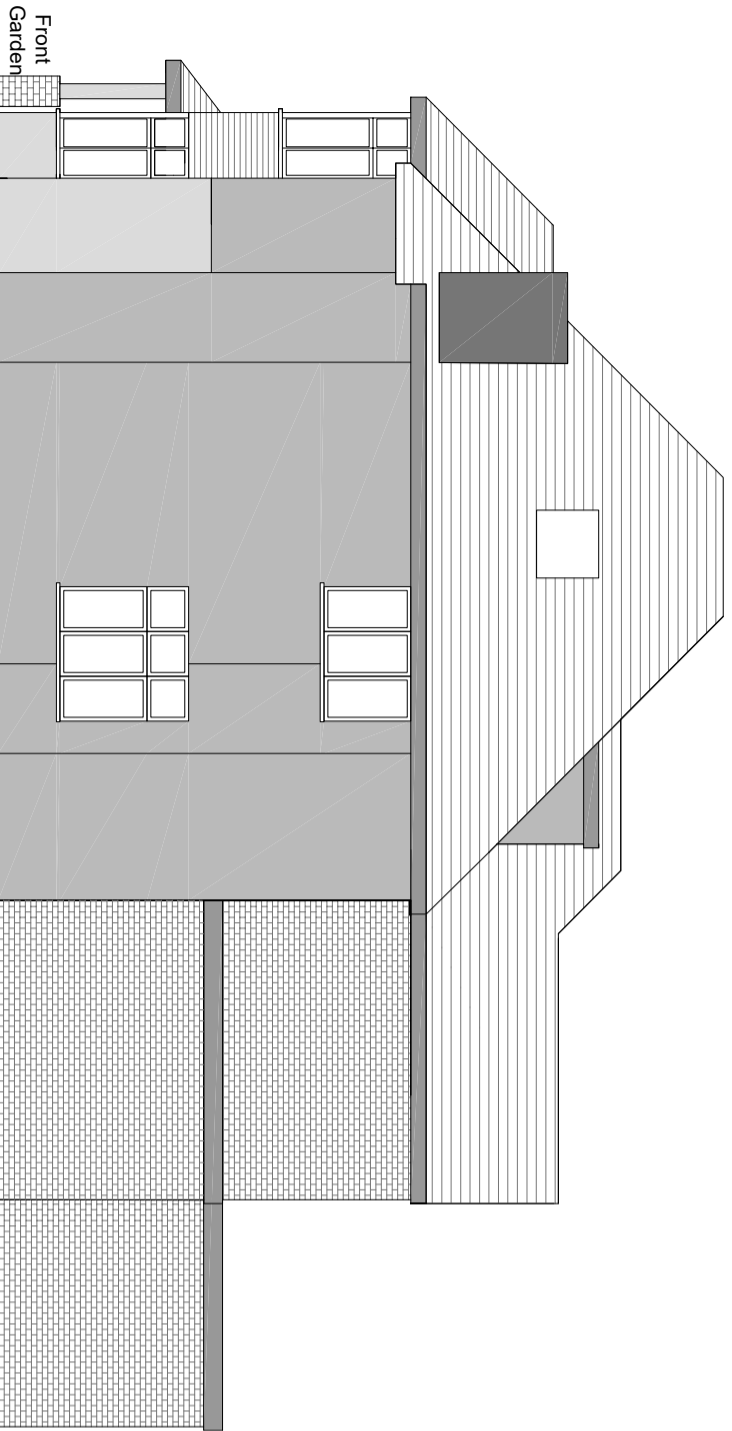

Elevation - Front

Rear Garden

Rear Garden

NOTES:

Existing - Elevations

Contacts:

Tel: 07976 926 799

E-Mail: joel.gray@greatplans.co.uk

Location:

117 Station Road
London
NW4 4NL

Scale: 1:100 @ A3

0 1M 5M

Date:

22-03-24

Drawn By:

Joel Gray