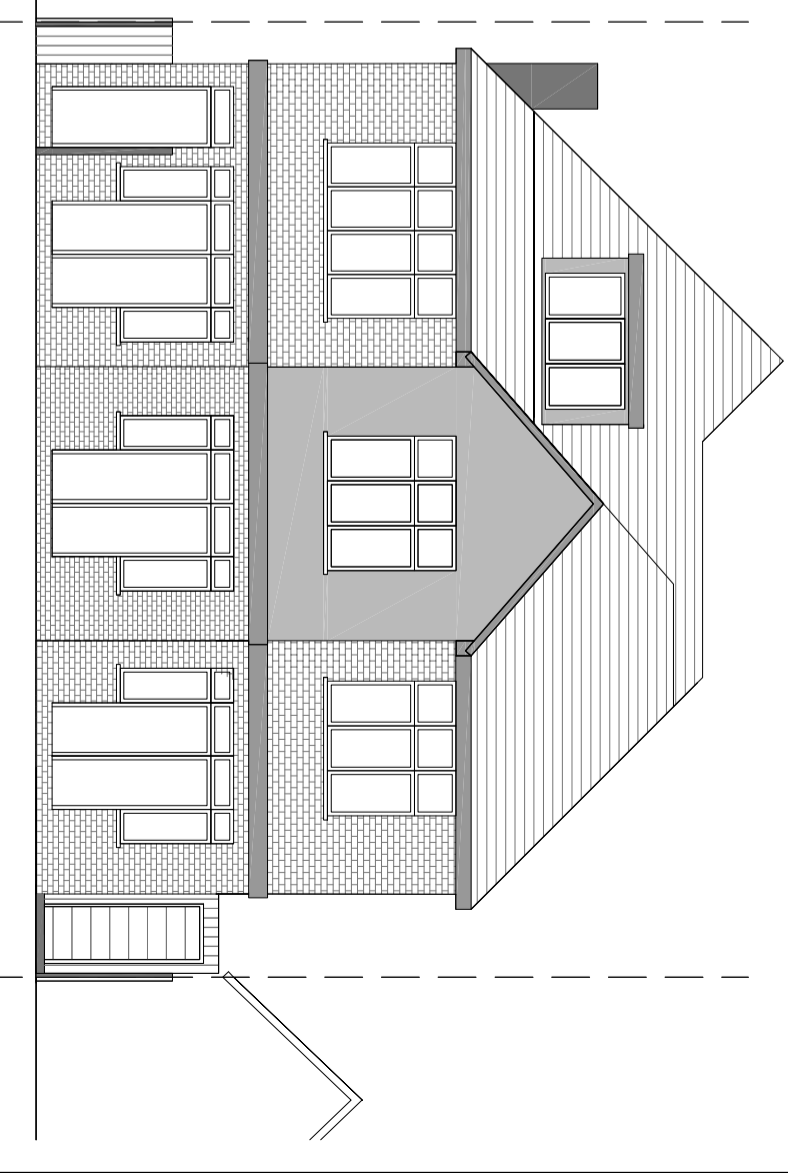

Elevation - Front

Rear Garden

Rear Garden

NOTES:

Existing - Elevations

Contacts:

Tel: 07976 926 799

E-Mail: joel.gray@greatplans.co.uk

Location:

117 Station Road
London
NW4 4NL

Scale: 1:100 @ A3

0 1M 5M

Date:

22-03-24

Drawn By:

Joel Gray