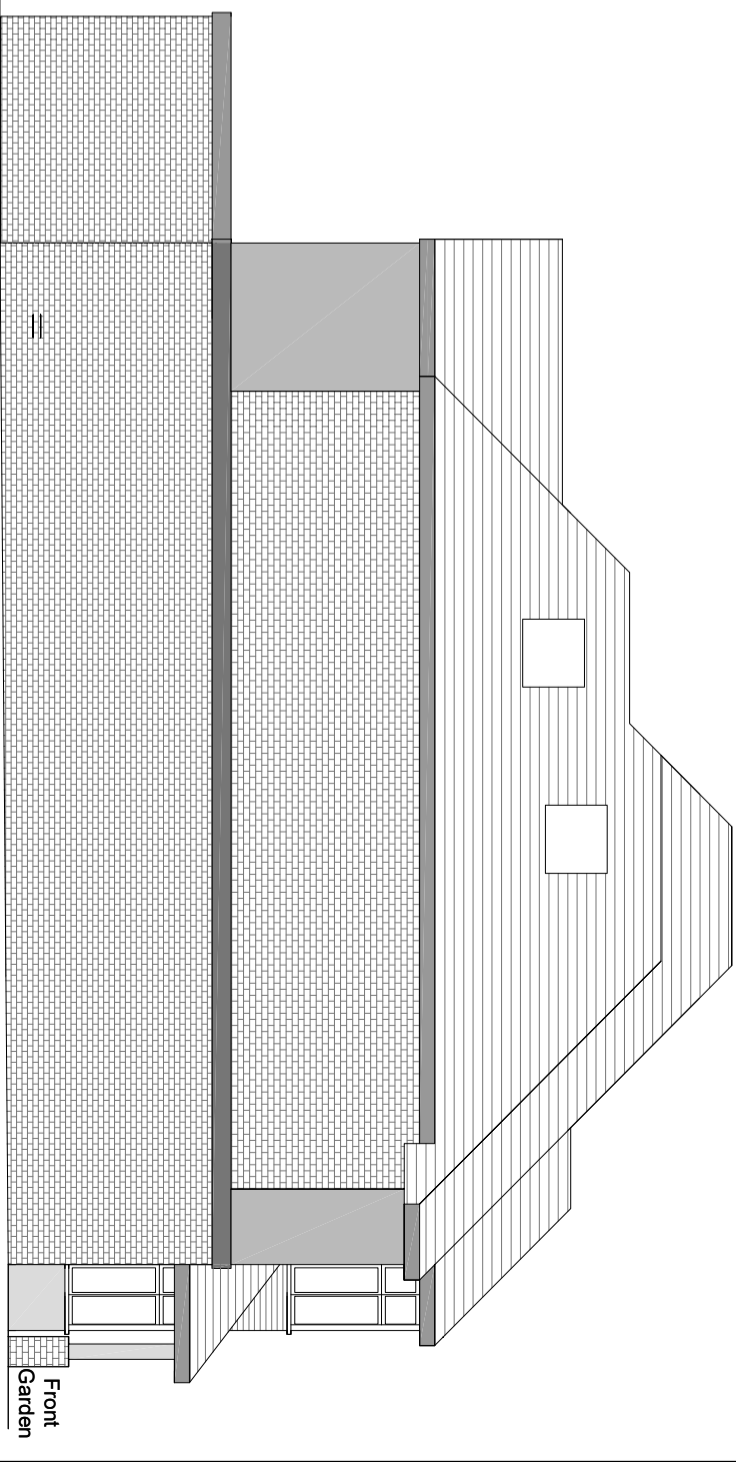

Elevation - Front

Rear Garden

Rear Garden

NOTES:

Existing - Elevations

Contacts:

Tel: 07976 926 799

E-Mail: joel.gray@greatplans.co.uk

Location:

117 Station Road
London
NW4 4NL

Scale: 1:100 @ A3

0 1M 5M

Date:

22-03-24

Drawn By:

Joel Gray