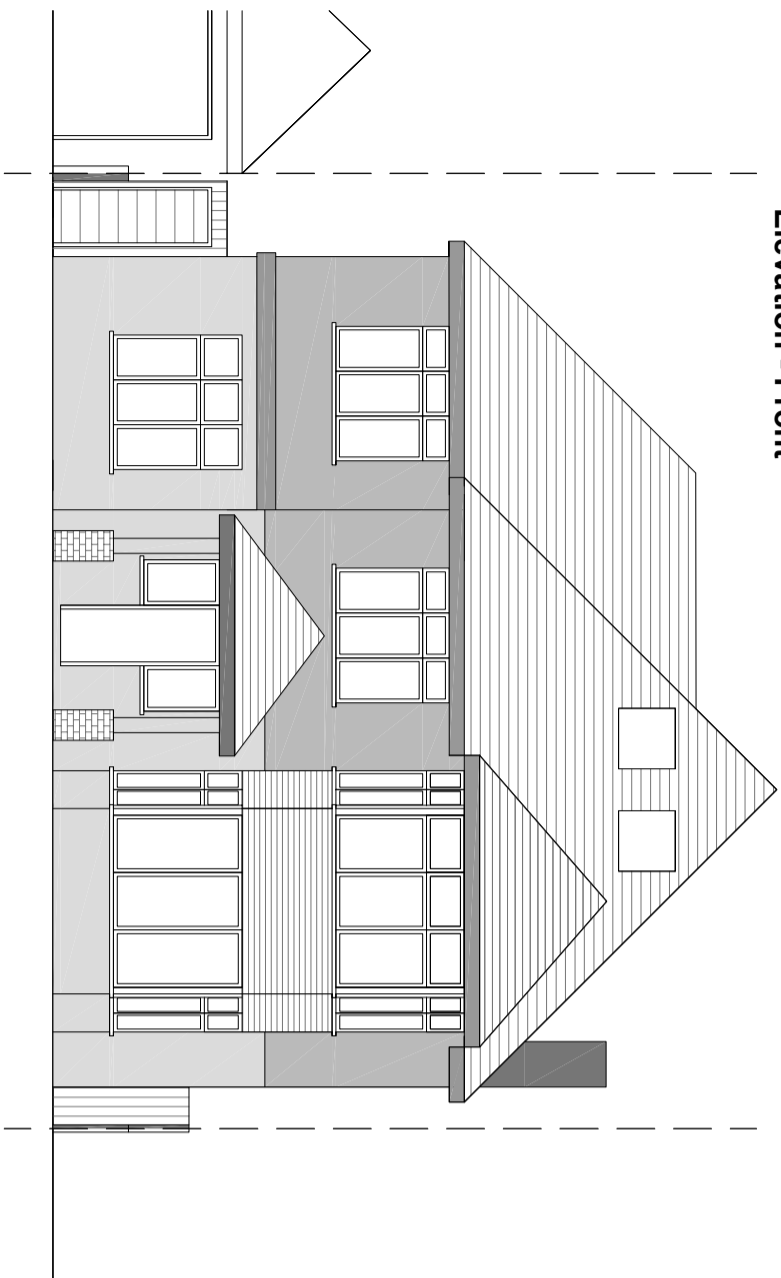

Elevation - Front

Rear Garden

Rear Garden

NOTES:

Existing - Elevations

Contacts:

Tel: 07976 926 799

E-Mail: joel.gray@greatplans.co.uk

Location:

117 Station Road
London
NW4 4NL

Scale: 1:100 @ A3

0 1M 5M

Date:

22-03-24

Drawn By:

Joel Gray