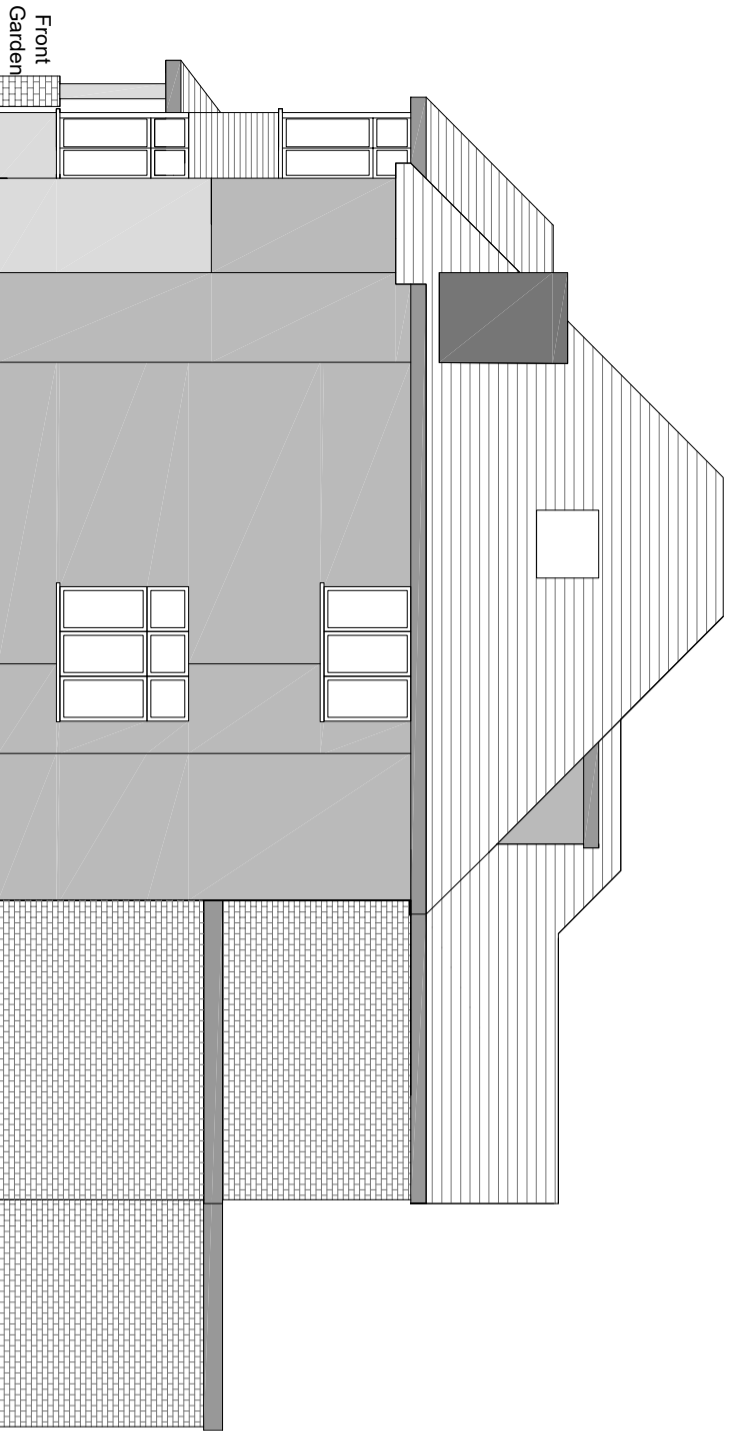

Elevation - Front

Rear Garden

Rear Garden

NOTES:

Proposed - Elevations

Contacts:

Tel: 07976 926 799

E-Mail: joel.gray@greatplans.co.uk

Location:

117 Station Road
London
NW4 4NL

Scale: 1:100 @ A3

0 1M 5M

Date:

22-03-24

Drawn By:

Joel Gray