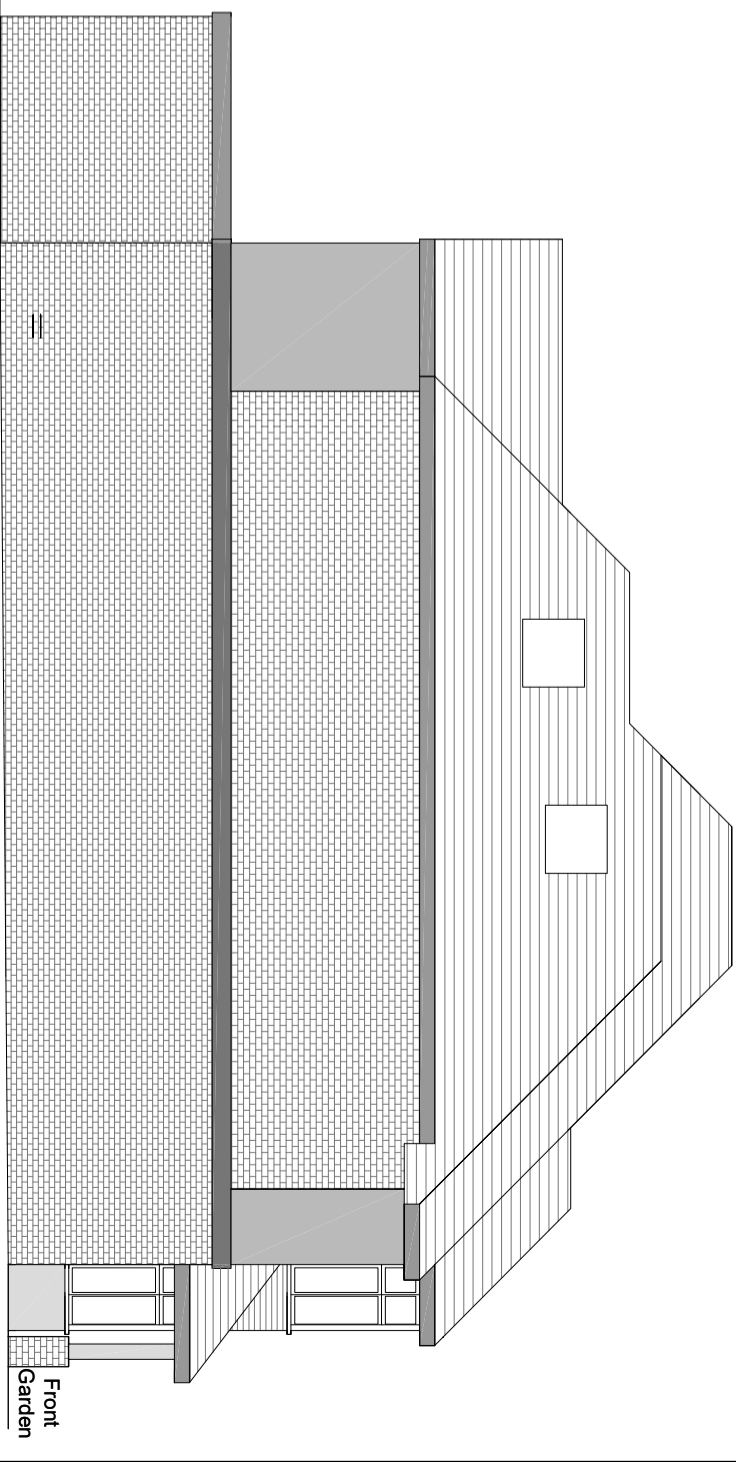

Elevation - Front

Rear Garden

Rear Garden

NOTES:

Proposed - Elevations

Contacts:

Tel: 07976 926 799

E-Mail: joel.gray@greatplans.co.uk

Location:

117 Station Road
London
NW4 4NL

Scale: 1:100 @ A3

0 1M 5M

Date:

22-03-24

Drawn By:

Joel Gray