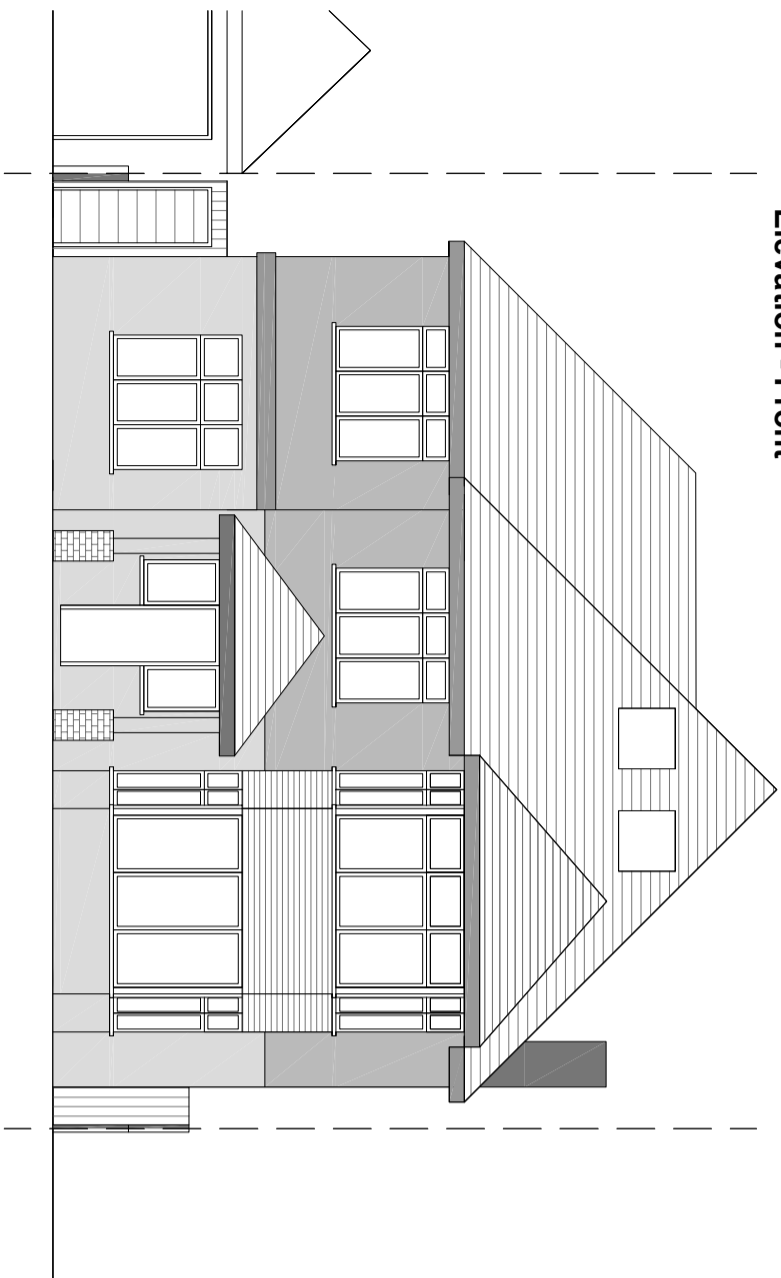

Elevation - Front

Rear Garden

Rear Garden

NOTES:

Proposed - Elevations

Contacts:

Tel: 07976 926 799

E-Mail: joel.gray@greatplans.co.uk

Location:

117 Station Road
London
NW4 4NL

Scale: 1:100 @ A3

0 1M 5M

Date:

22-03-24

Drawn By:

Joel Gray