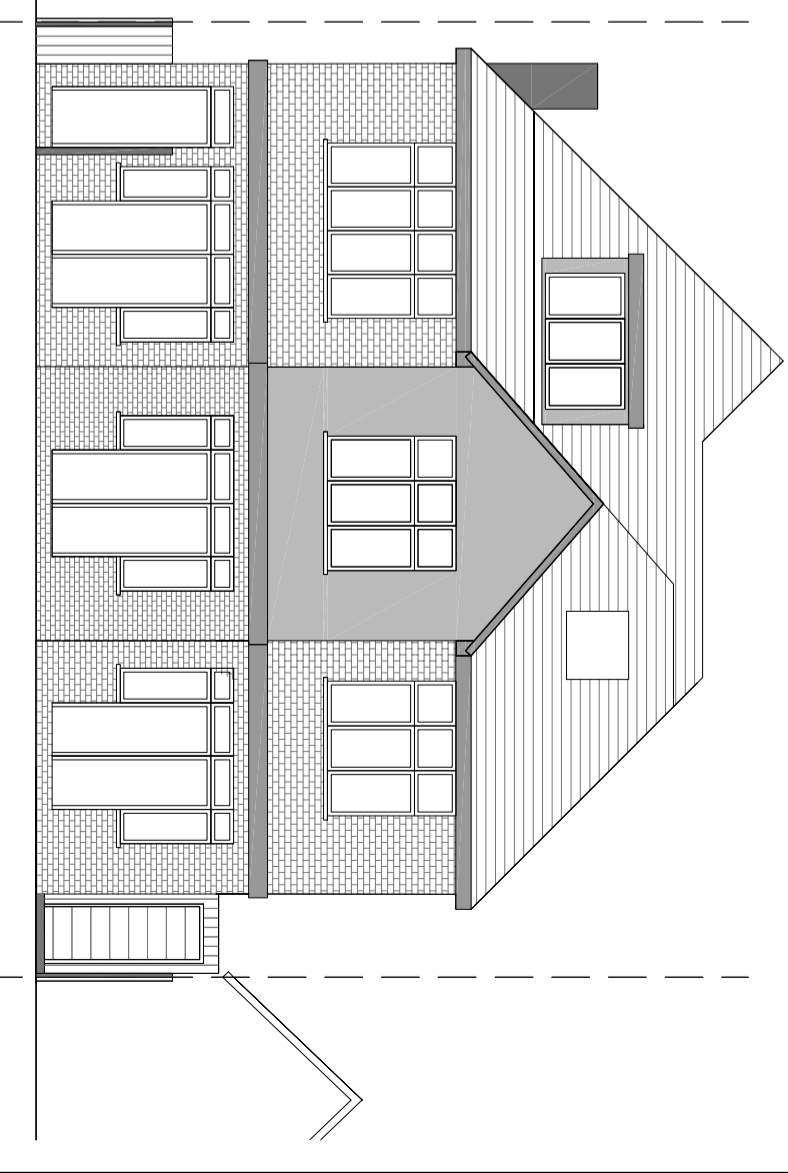

Elevation - Front

Rear Garden

Rear Garden

NOTES:

Proposed - Elevations

Contacts:

Tel: 07976 926 799

E-Mail: joel.gray@greatplans.co.uk

Location:

117 Station Road
London
NW4 4NL

Scale: 1:100 @ A3

0 1M 5M

Date:

22-03-24

Drawn By:

Joel Gray