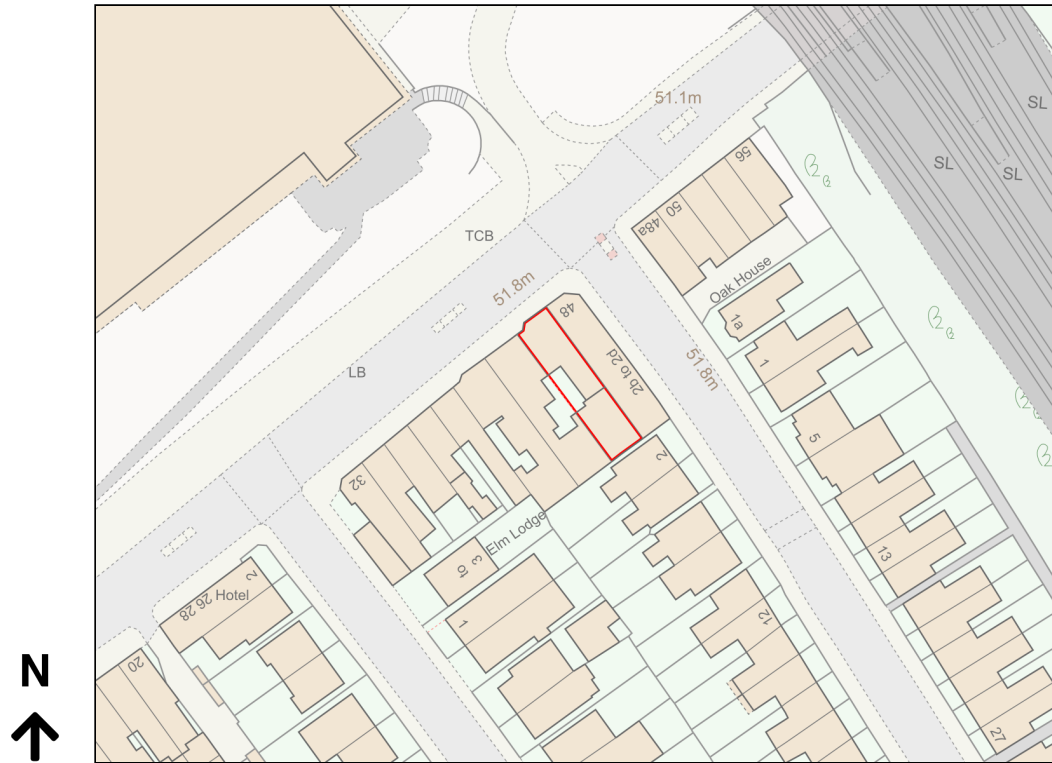

Location Plan

Site Address: 46b, Cricklewood Lane, Cricklewood, London, NW2 1HD

Date Produced: 23-Mar-2024

Scale: 1:1250 @A4

Planning Portal Reference: PP-12915336v1