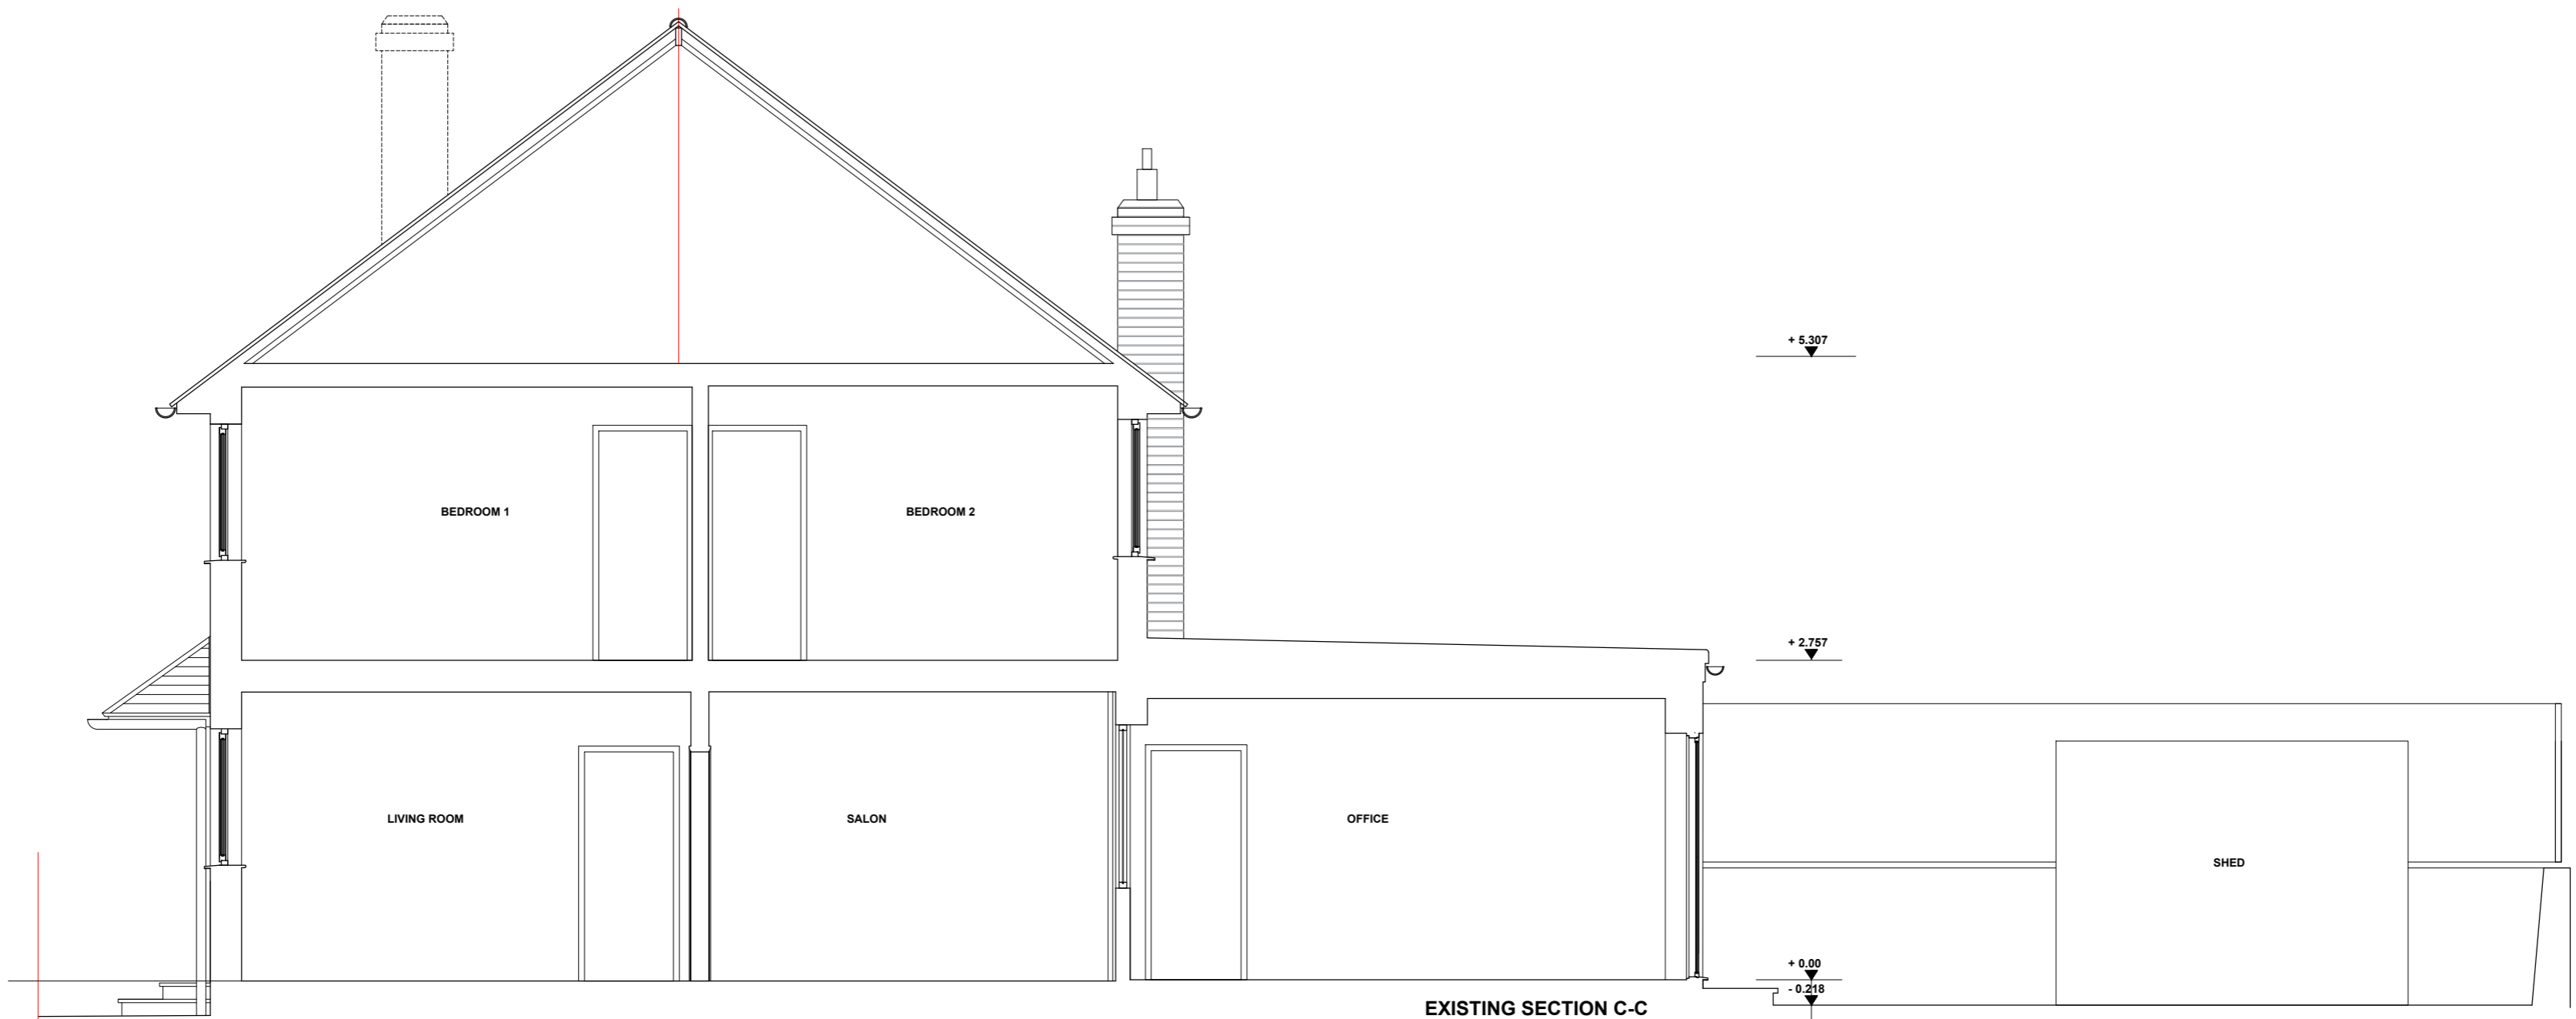

EXISTING SECTION A-A

EXISTING SECTION B-B

EXISTING SECTION C-C

GEORGIA CRISTEA ARCHITECT FLAT 7, 4 CHURCHWOOD GARDENS, LONDON SE23 3BF Tel: 0754112736 georgia.cristea@gmail.com	SCALE: 1:50 @ A1	DO NOT SCALE FROM THIS DRAWING: check all dimensions on site or with the architect.	PROJECT ADDRESS: 59 Howcroft Cres, London N3 1PA	DWG NO: <b>039 / 03</b>
	DATE: 04.02.2024		EXISTING SECTIONS	
PLANNING			PROJECT NO: 039	REV: