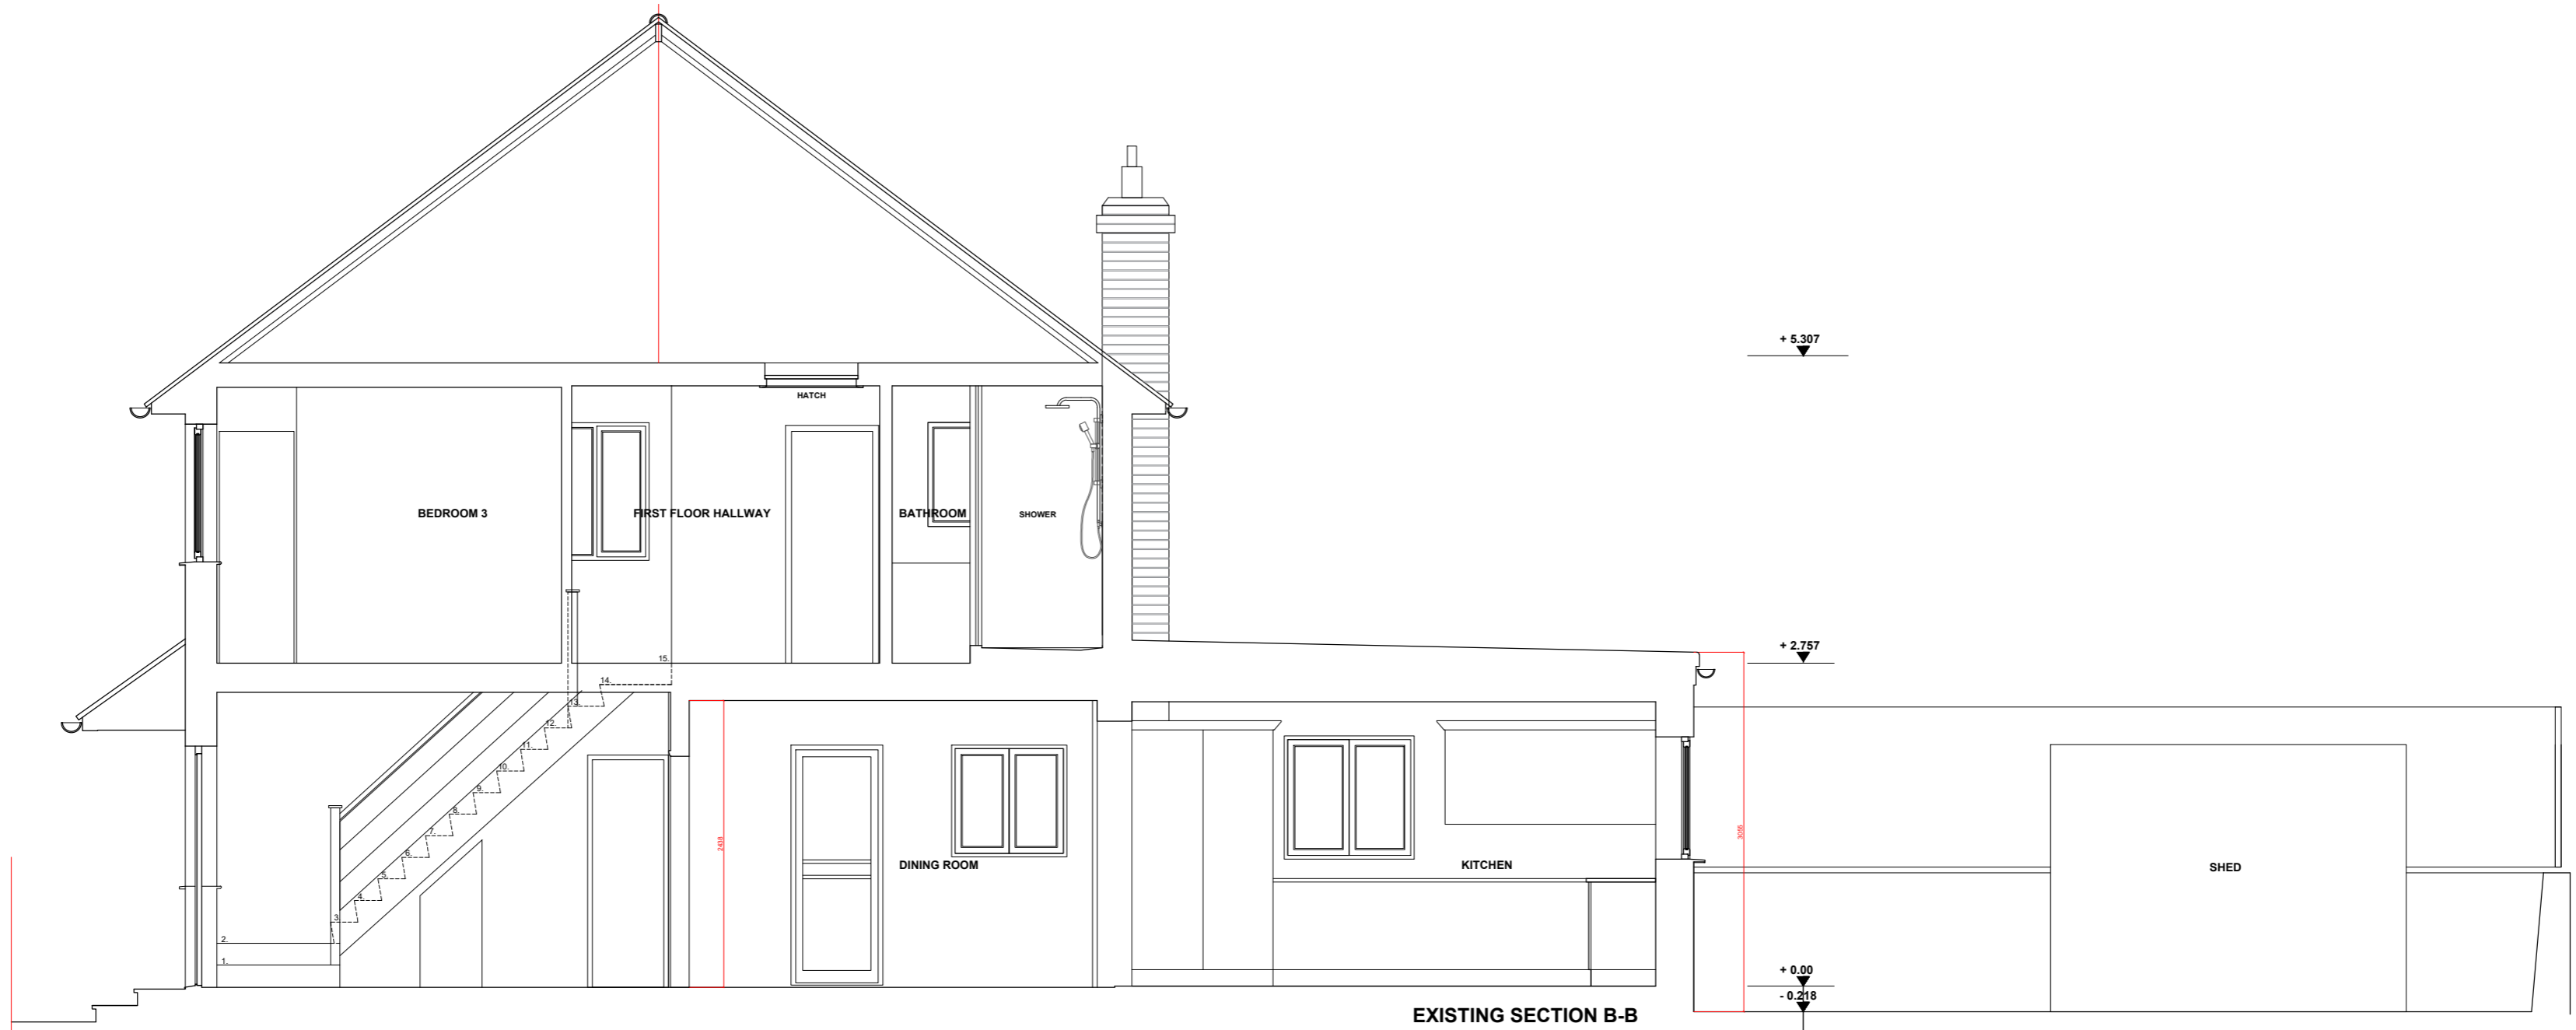

EXISTING SECTION A-A

EXISTING SECTION B-B

EXISTING SECTION C-C

GEORGIA CRISTEA ARCHITECT FLAT 7, 4 CHURCHWOOD GARDENS, LONDON SE23 3BF Tel: 0754112736 georgia.cristea@gmail.com	SCALE: 1:50 @ A1	DO NOT SCALE FROM THIS DRAWING: check all dimensions on site or with the architect.	PROJECT ADDRESS: 59 Howcroft Cres, London N3 1PA	DWG NO: <b>039 / 03</b>
	DATE: 04.02.2024		EXISTING SECTIONS	
PLANNING			PROJECT NO: 039	REV: