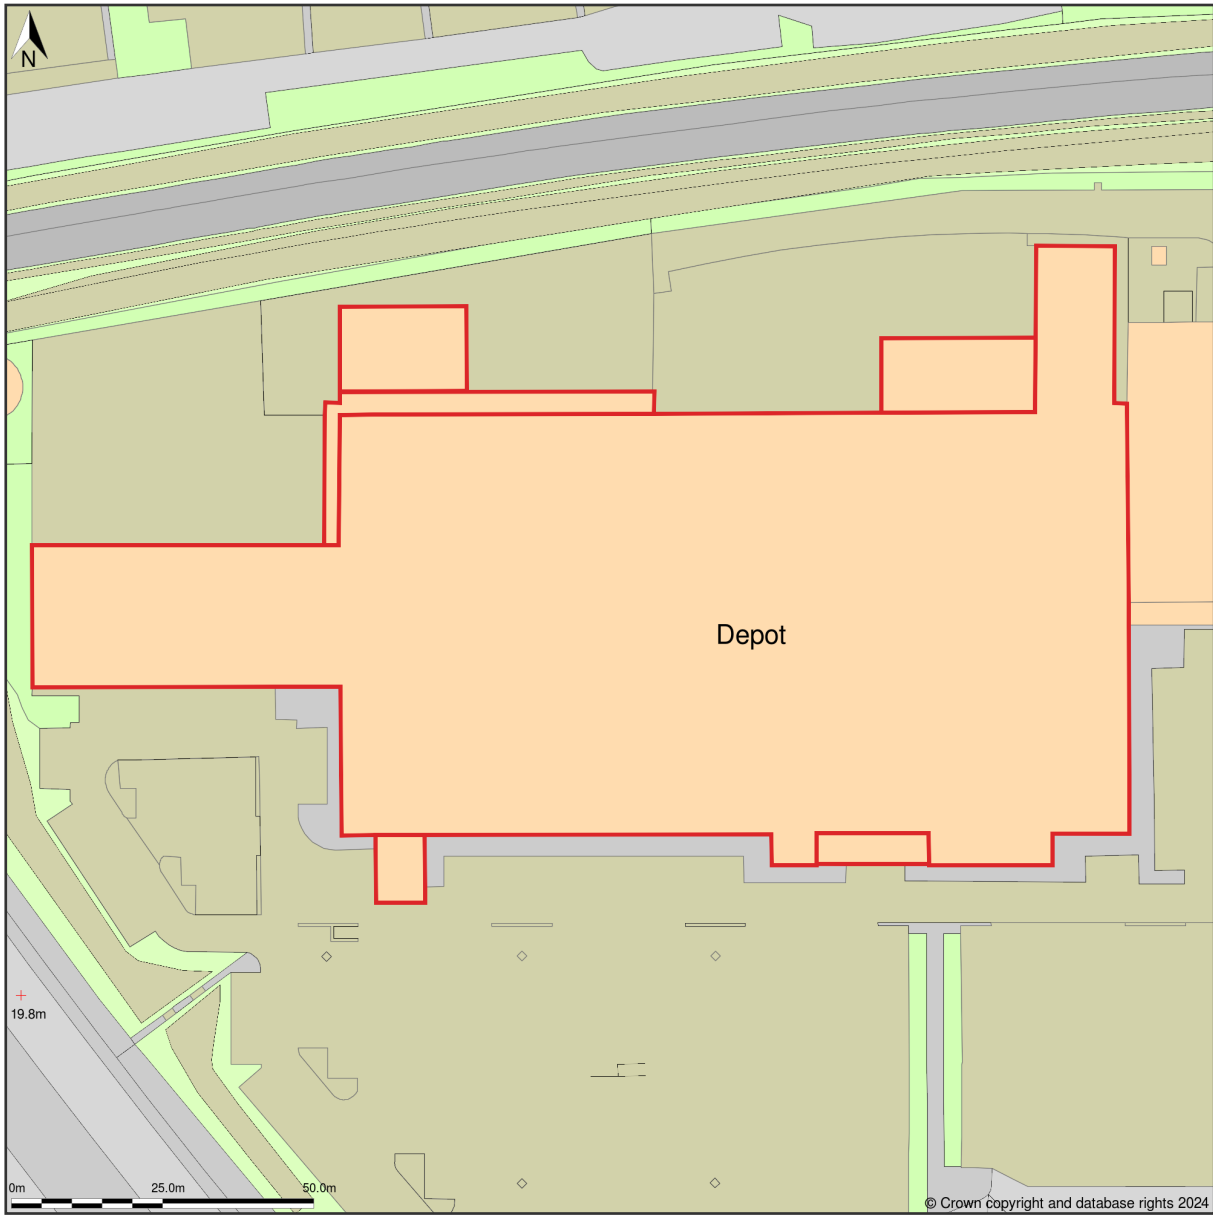

B Q, Great Western Retail Park, Glasgow G15 6RX

Location Plan shows area bounded by: 251255.33, 670427.38 251455.33, 670627.38 (at a scale of 1:1250), OSGridRef: NS51357052. The representation of a road, track or path is no evidence of a right of way. The representation of features as lines is no evidence of a property boundary.

Produced on 19th Feb 2024 from the Ordnance Survey National Geographic Database and incorporating surveyed revision available at this date. Reproduction in whole or part is prohibited without the prior permission of Ordnance Survey. © Crown copyright 2024. Supplied by www.buyaplan.co.uk a licensed Ordnance Survey partner (100053143). Unique plan reference: #00880005-791D09.