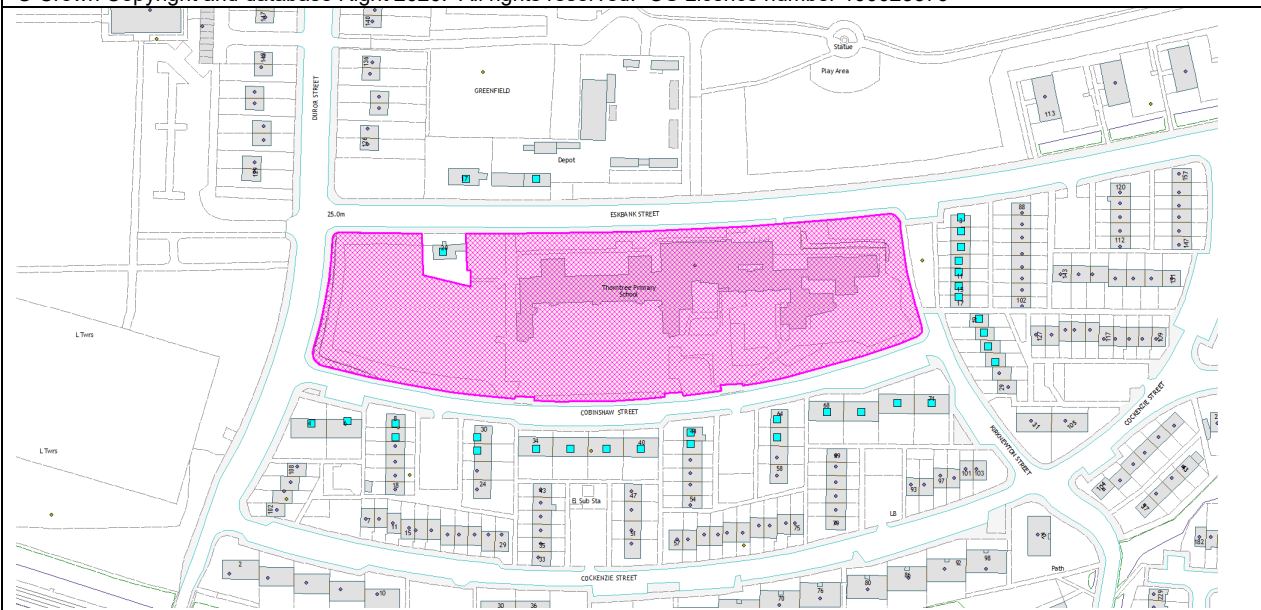

24/00599/FUL Thorntree Primary School 55 Cobinshaw Street Glasgow G32 6XL

NEIGHBOURING LAND TO BE NOTIFIED

none

NEIGHBOURS NOTIFIED

Please note that any mapping is for illustrative purposes only and is not true to any marked scale

© Crown Copyright and database Right 2020. All rights reserved. OS Licence number 100023379

Any Ordnance Survey mapping included within this document is provided by Glasgow City Council under licence from the Ordnance Survey in order to fulfil its public function to make available Council-held public domain information. Persons viewing this mapping should contact Ordnance Survey Copyright for advice where they wish to license Ordnance Survey mapping/map data for their own use. The OS website can be found at www.ordnancesurvey.co.uk