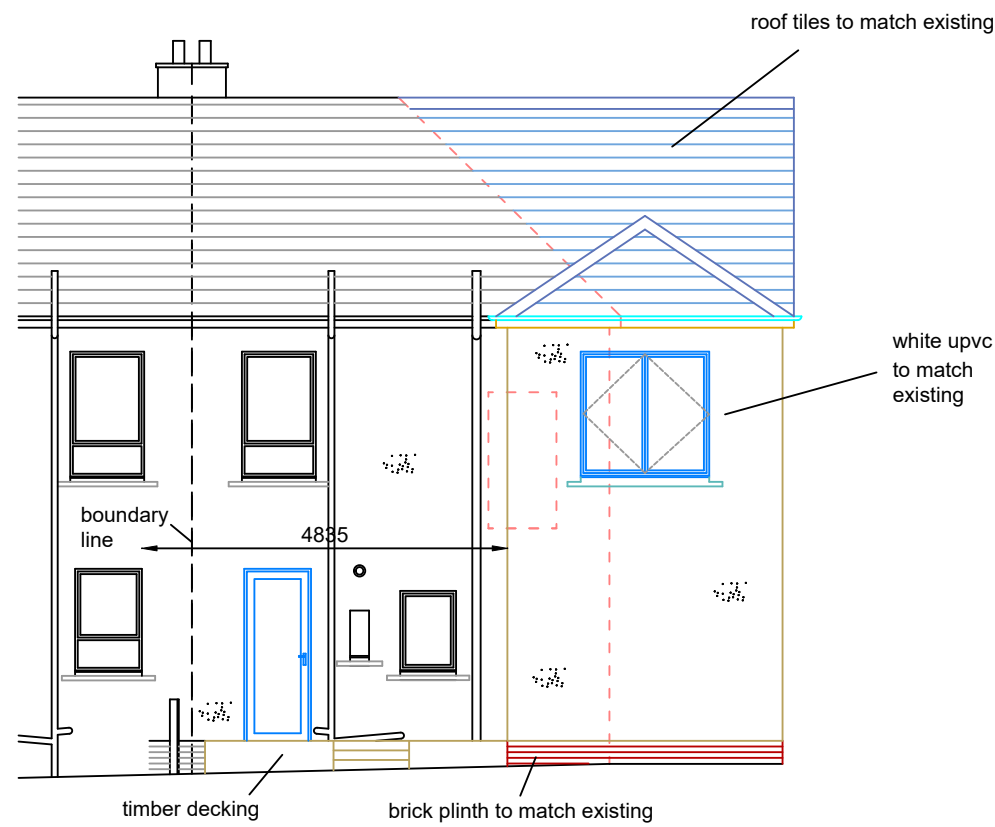

FRONT ELEVATION AS PROPOSED

SIDE ELEVATION AS PROPOSED

REAR ELEVATION AS PROPOSED

SIDE ELEVATION AS PROPOSED

Rev. A - 6/3/24

Project
 Carolyn McKinlay
 52 Prosen Street
 Glasgow
 G32 8RU

Drawing Title
 Proposed
 Elevations

Drawn By DH

Scale 1:100 @A3

Date December'23

Drawing No.
 MOON/23/4

Rev
 A