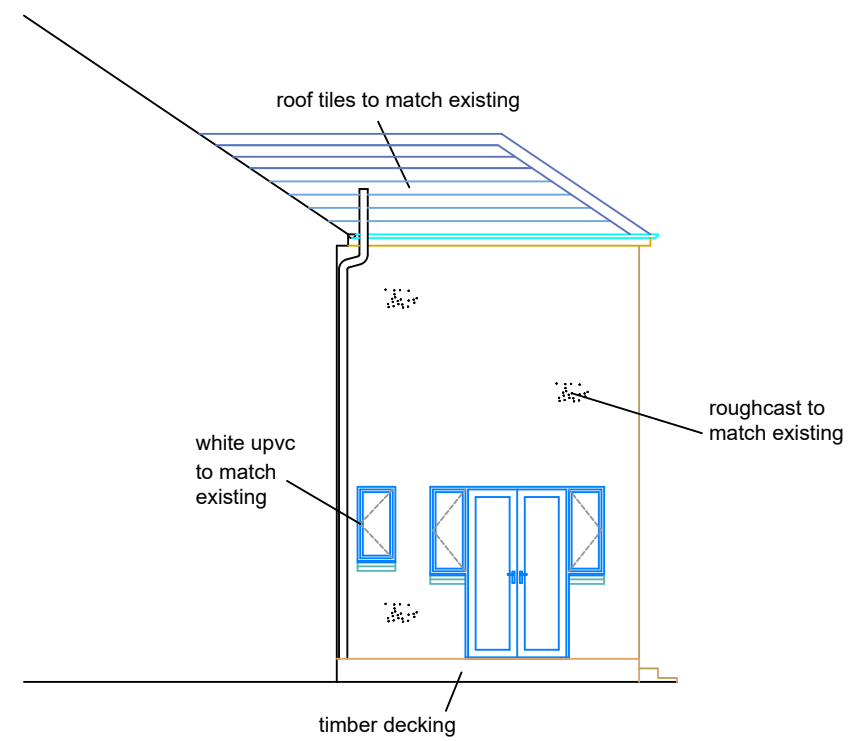

FRONT ELEVATION AS PROPOSED

SIDE ELEVATION AS PROPOSED

REAR ELEVATION AS PROPOSED

SIDE ELEVATION AS PROPOSED

Rev. A - 6/3/24

Project
 Carolyn McKinlay
 52 Prosen Street
 Glasgow
 G32 8RU

Drawing Title
 Proposed
 Elevations

Drawn By DH

Scale 1:100 @A3

Date December'23

Drawing No.
 MOON/23/4

Rev
 A