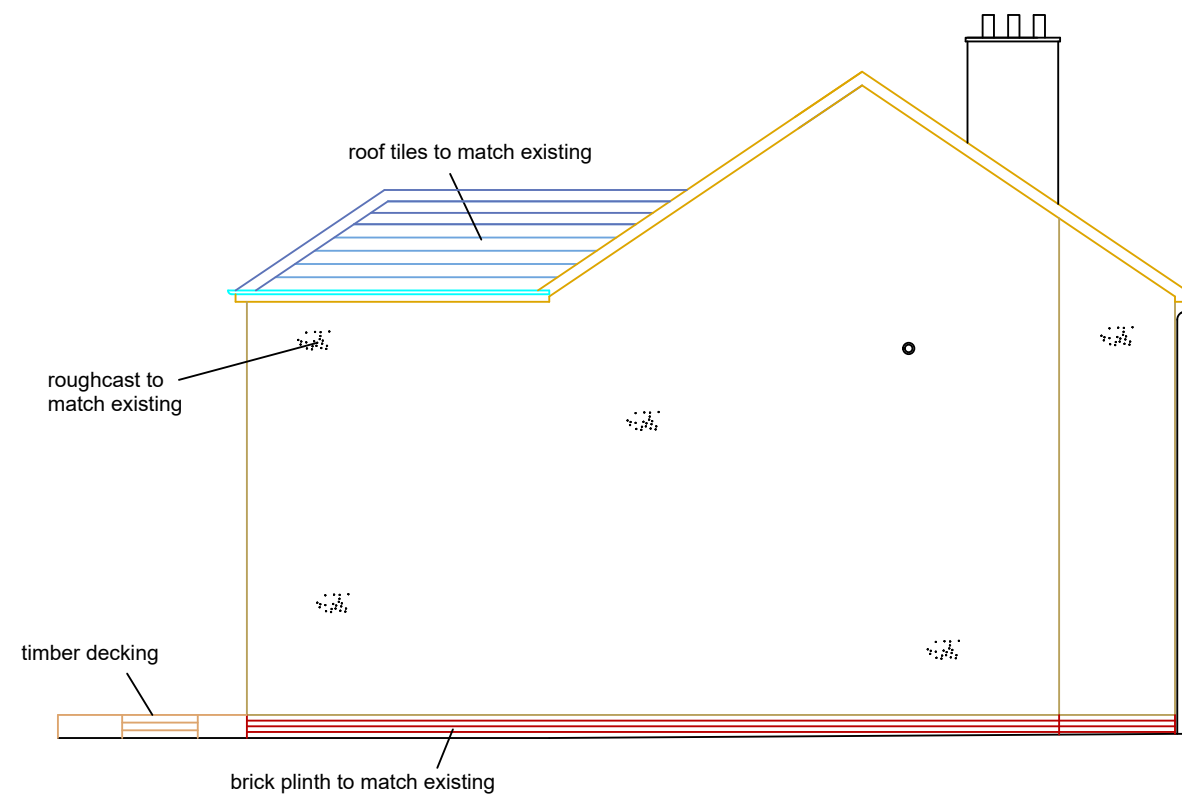

FRONT ELEVATION AS PROPOSED

SIDE ELEVATION AS PROPOSED

REAR ELEVATION AS PROPOSED

SIDE ELEVATION AS PROPOSED

Rev. A - 6/3/24

Project
 Carolyn McKinlay
 52 Prosen Street
 Glasgow
 G32 8RU

Drawing Title
 Proposed
 Elevations

Drawn By DH

Scale 1:100 @A3

Date December'23

Drawing No.
 MOON/23/4

Rev
 A