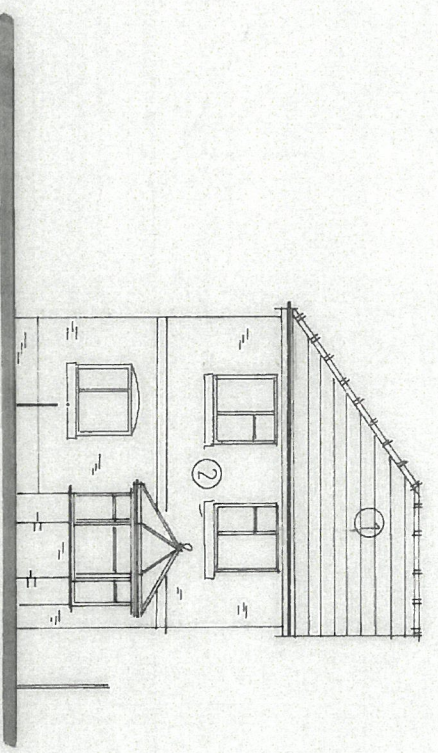

EXISTING ELEVATIONS

1:100

side

rear

side

- MATERIALS KEY
- ① Red Marley Mendip
 - ② Multi rustic facings