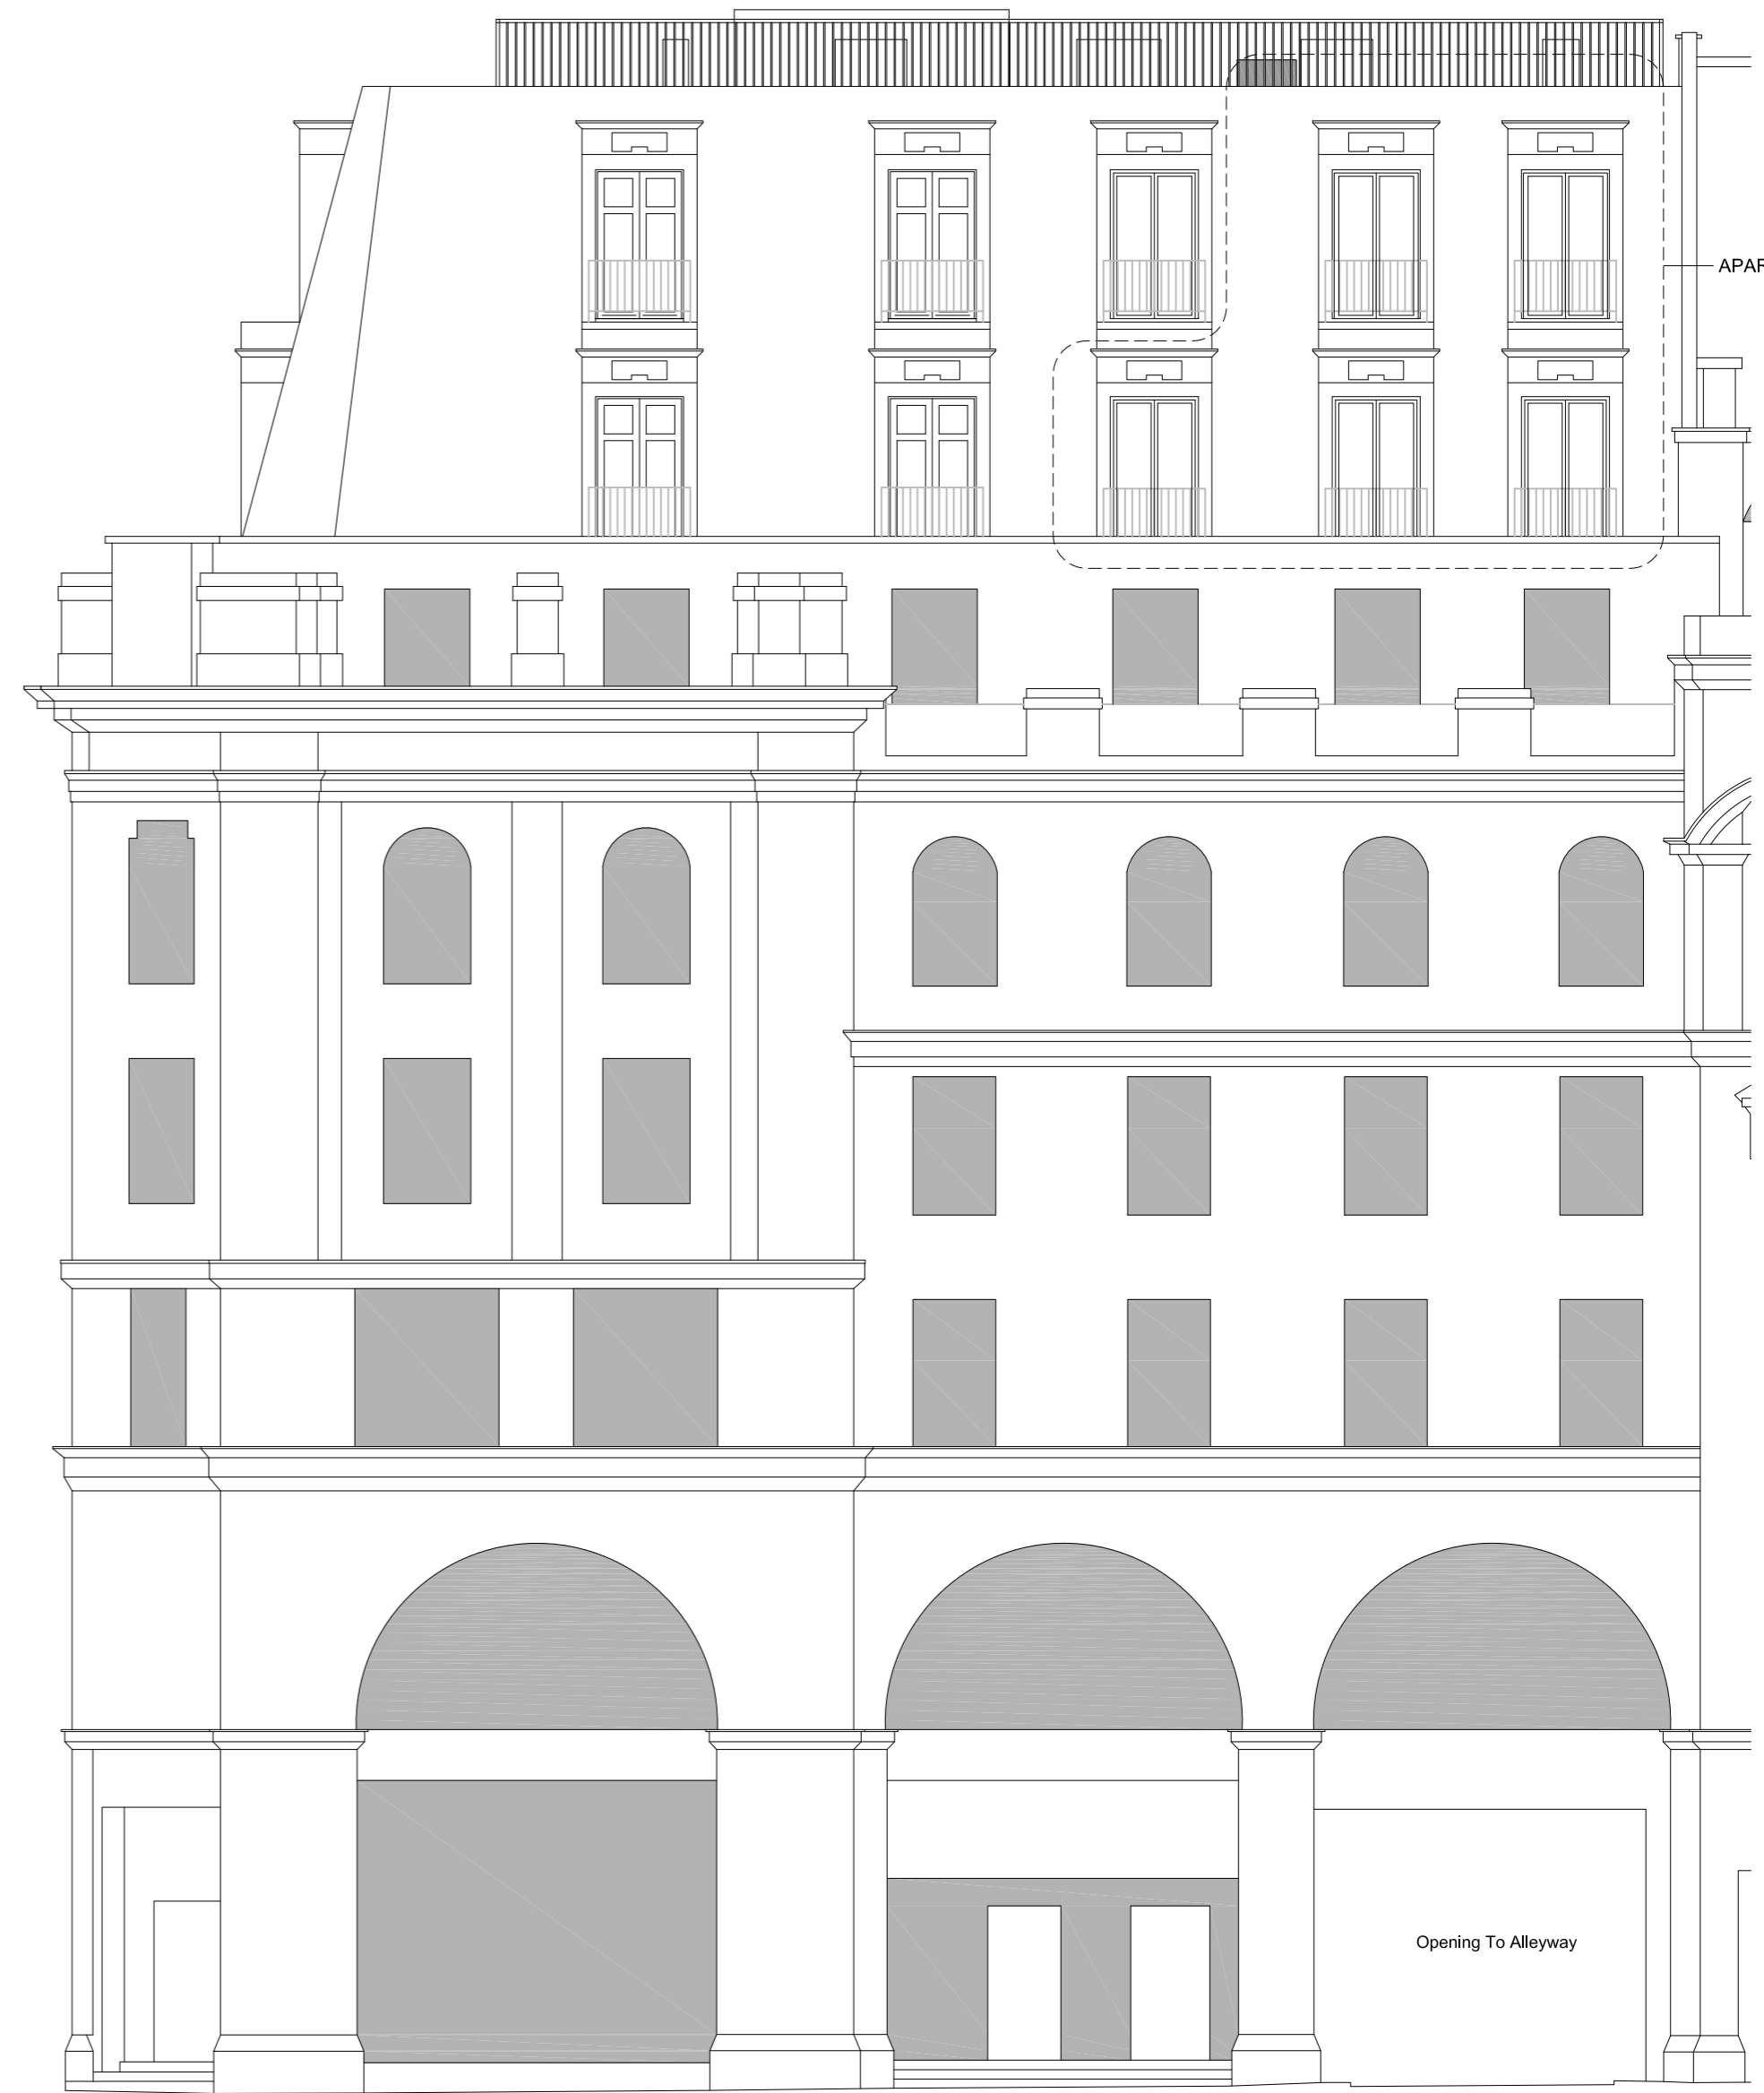

WELBECK STREET ELEVATION

EXISTING

WELBECK STREET ELEVATION

PROPOSED

REV	DATE	DESCRIPTION	REV	DATE	DESCRIPTION	REV	DATE	DESCRIPTION

SUPERFUSIONLAB	
3 WELBECK STREET	DRAWN NMK CHECKED LC
ELEVATION	1:100 @A2
PLANNING	ISSUE DATE 05.02.24 2312 GA 10 REV