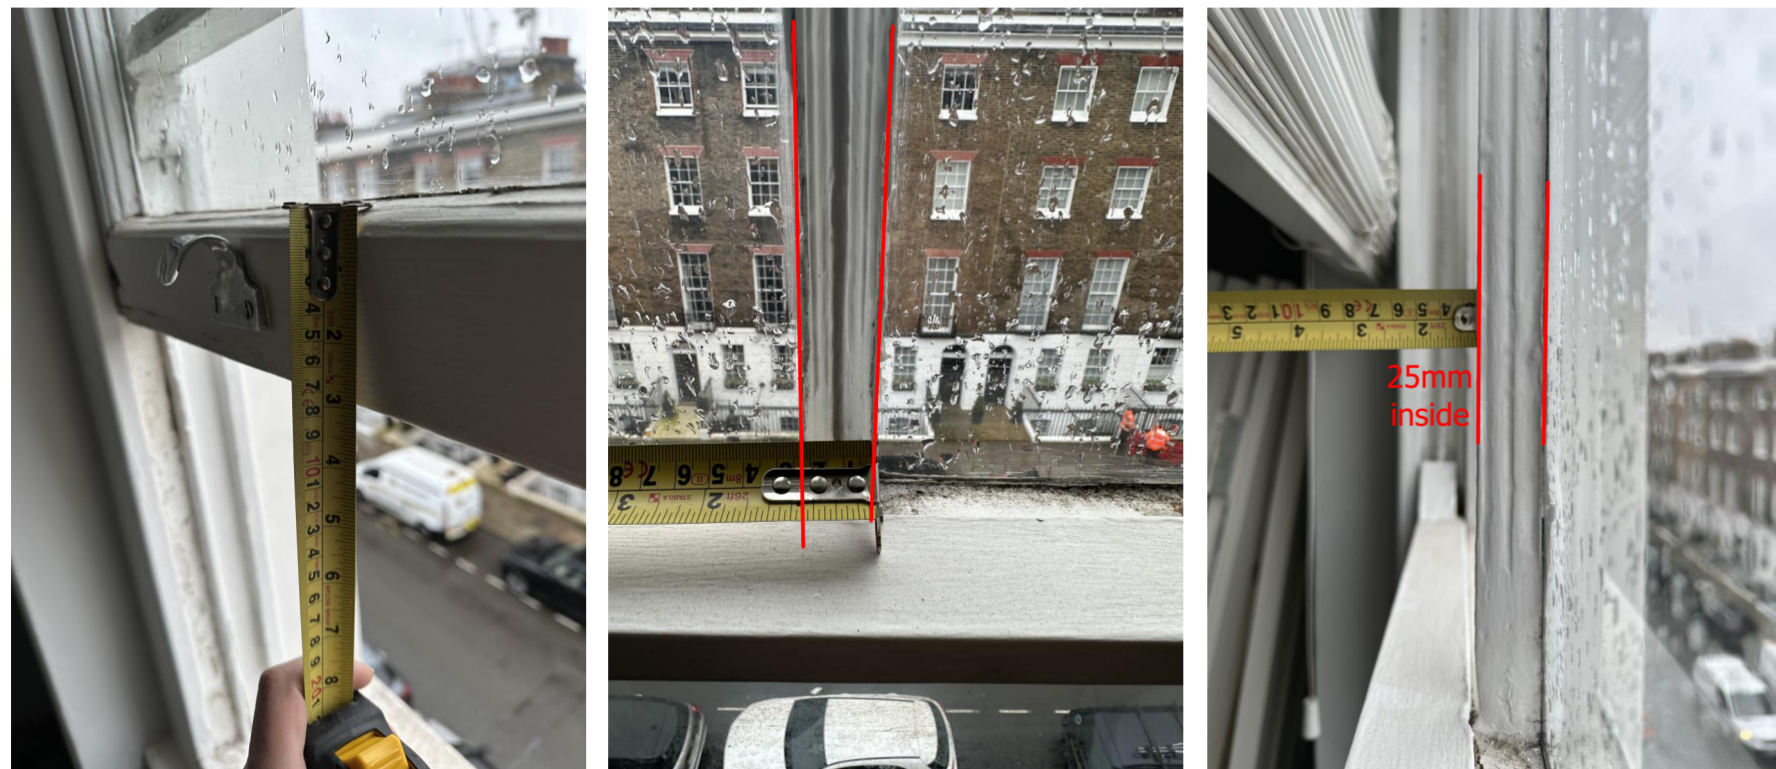

Sash window - Single glazed existing

← 20 Manchester Street → ← 19 Manchester Street →

Sash window - Laminated option (9mm)