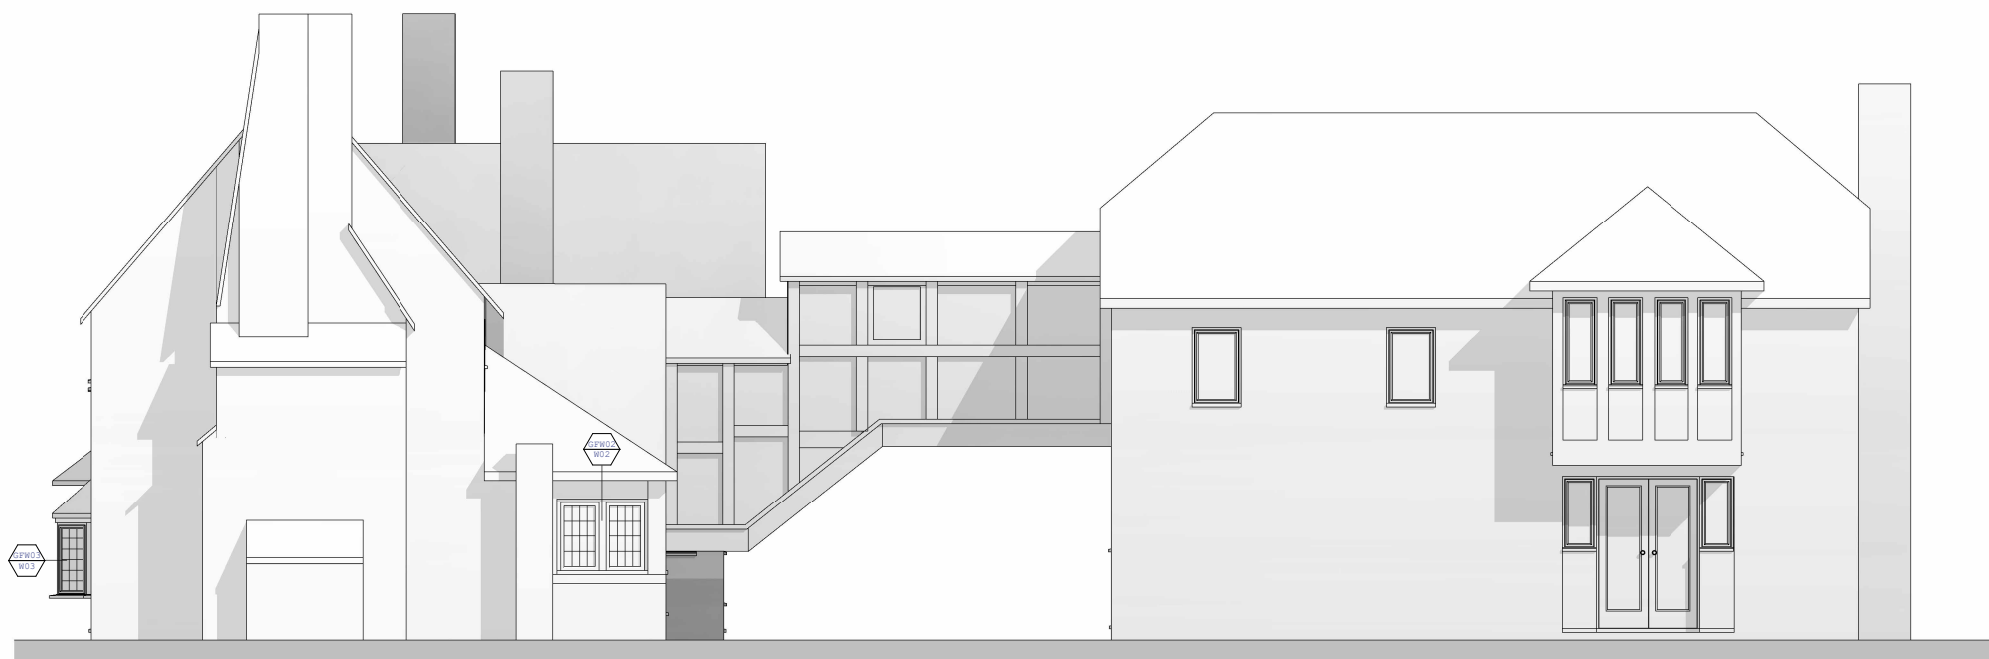

North Elevation

East Elevation

1 : 100 2m 4m 6m 8m 10m

	Project: Whitfield Farmhouse, Hungerford Lane, Shurlock Row, RG10 0NY Drawing: North & East Elevation		 RIBA Chartered Practice
	Collaborating with: Linda Behan	Date: Mar 24	
Job: 997 Drawing: 05-00 Revision: A	Drawn By: JB	Checked By: EM	Colony Architects Ltd. The Wine Store, Brewery Court, Theale, Reading, RG7 5AJ +44 (0)118 380 0328 hello@colonyarchitects.com colonyarchitects.com