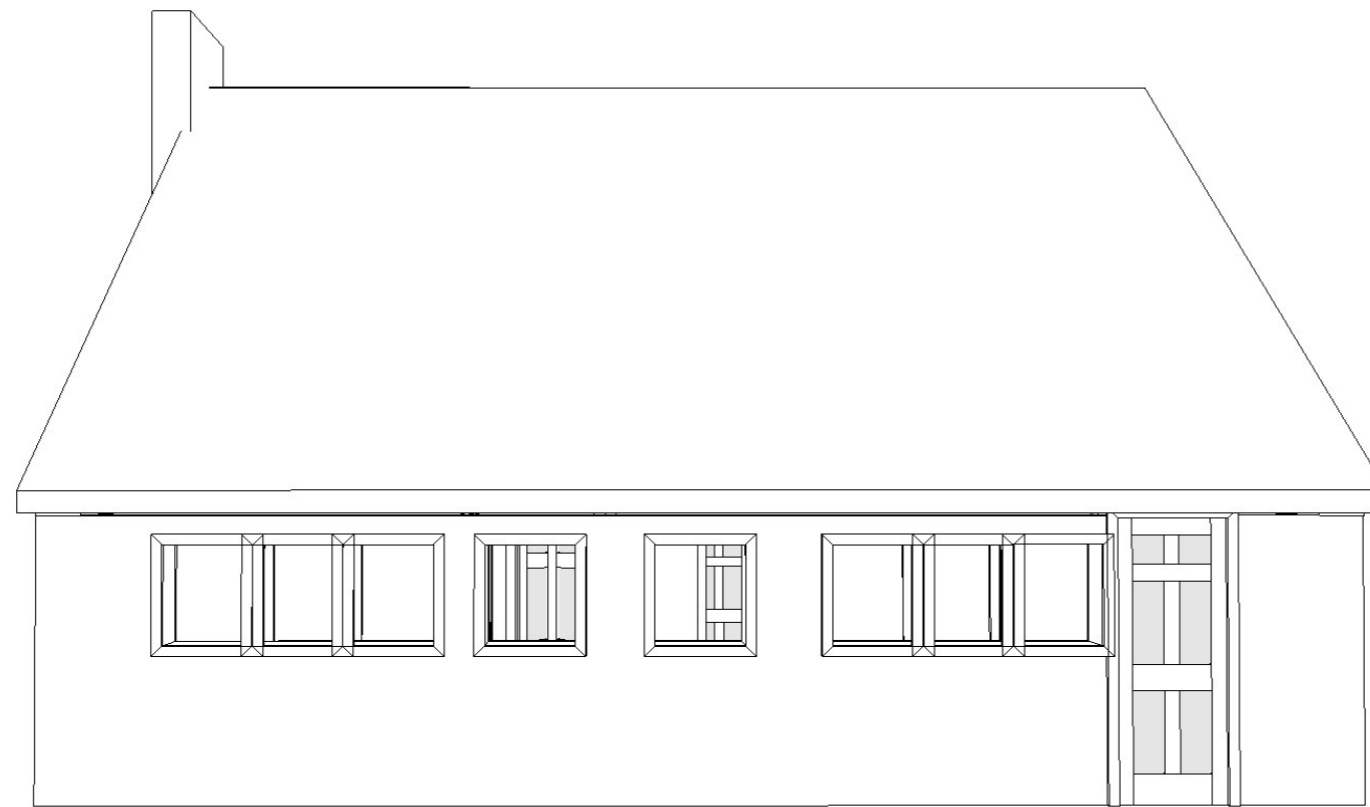

Project: Jolly Gardener Cottage
Extension

Plan: Original Cottage
Aspect: North
Version: 0.1
Date: 19/03/2024

Author: Nick Hoath
Printout: Verified

8.8m

1m

Scale 1:50
Paper: A3 Landscape

-  This floor
-  Other floors
-  New walls