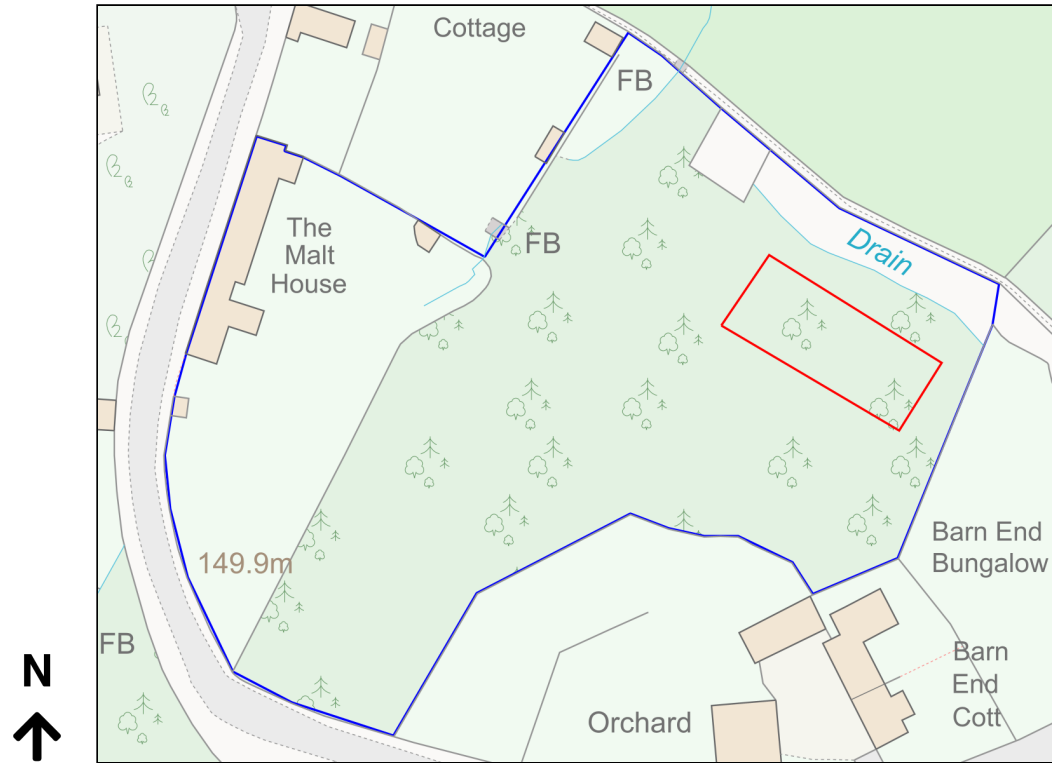

# Location Plan

Site Address: The Malt House, The Malt House, Road From Southwest Of Hayes Lodge To Northwest Of Apple Tree Cottage, Broad Campden, GL55 6UU

Date Produced: 14-Mar-2024

Scale: 1:1250 @A4

Planning Portal Reference: PP-12754472v2