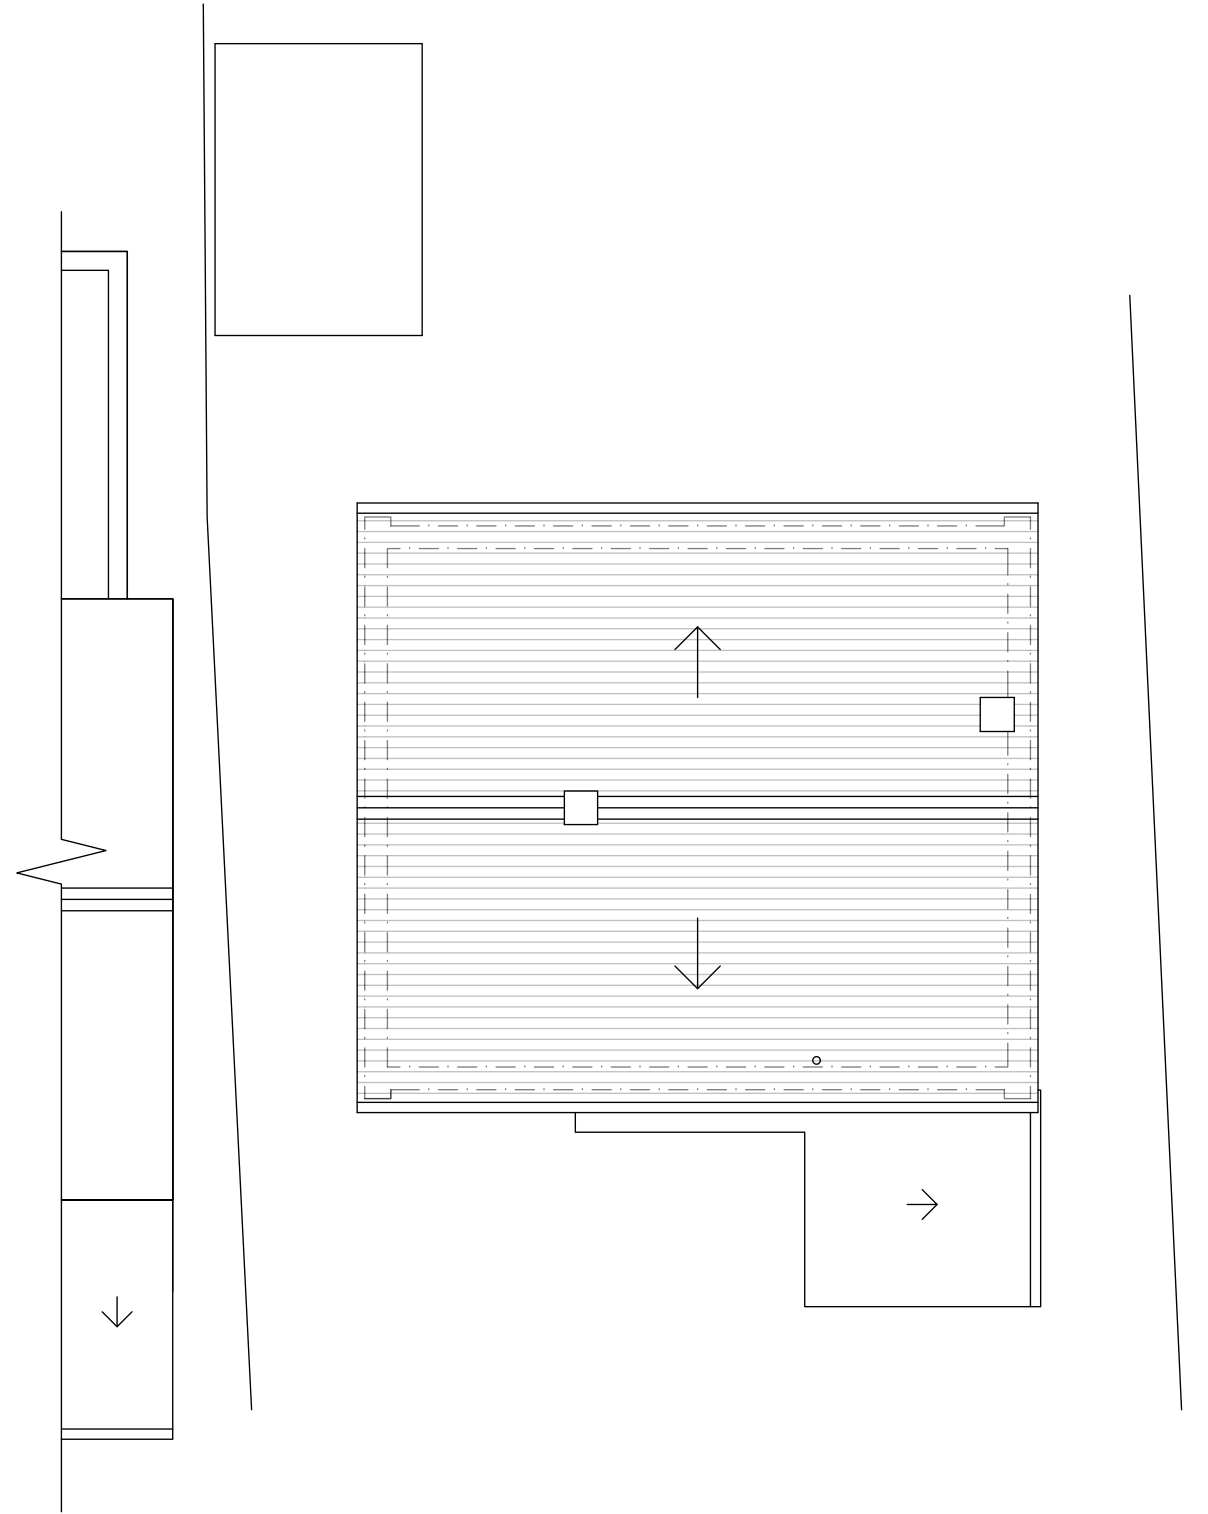

ROOF PLAN

EXISTING
25 CHRISTCHURCH RD, TRING

K V B Architects Ltd
Chartered Architects
9 High Street
Tring, Herts
HP23 5AH
Tel: +44 (0)1442 824691
Email: greg@kvbarchitects.co.uk
www.kvbarchitects.co.uk

CLIENT The Bigwood Residence	SCALE 1:100 @ A3	DATE 19.03.24
PROJECT 25 Christchurch Rd, Tring, HP23 4EE	DRAWN OE	CHECKED GB
TITLE Existing Floor Plans	DRAWING NO. 103	REVISION _
JOB NO.