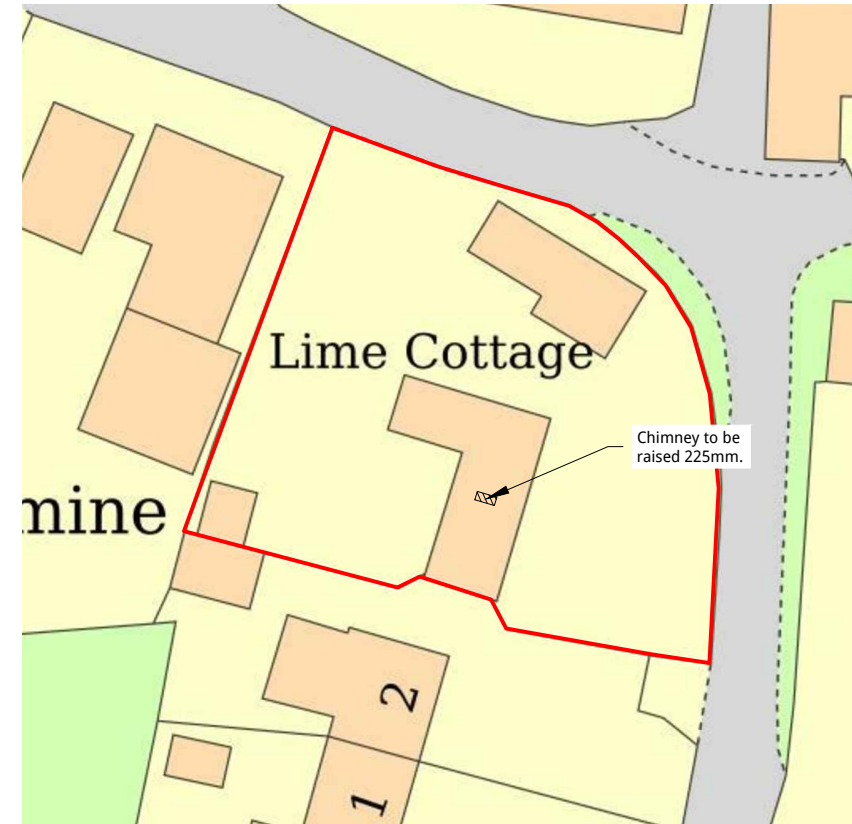

Location Plan 1:1250

Block Plan 1:500

	18 Wavendon Avenue New Milton BH25 7LS tel 01425 613092 www.justextensionplans.co.uk	Project Lime Cottage Horseshoe Lane Ibthorpe, SP11 0BY	Drawing Location Plan & Block Plan	Drawing number 1388/P01	Revision --
				1:1250 & 1:500 @ A3	Mar 2024