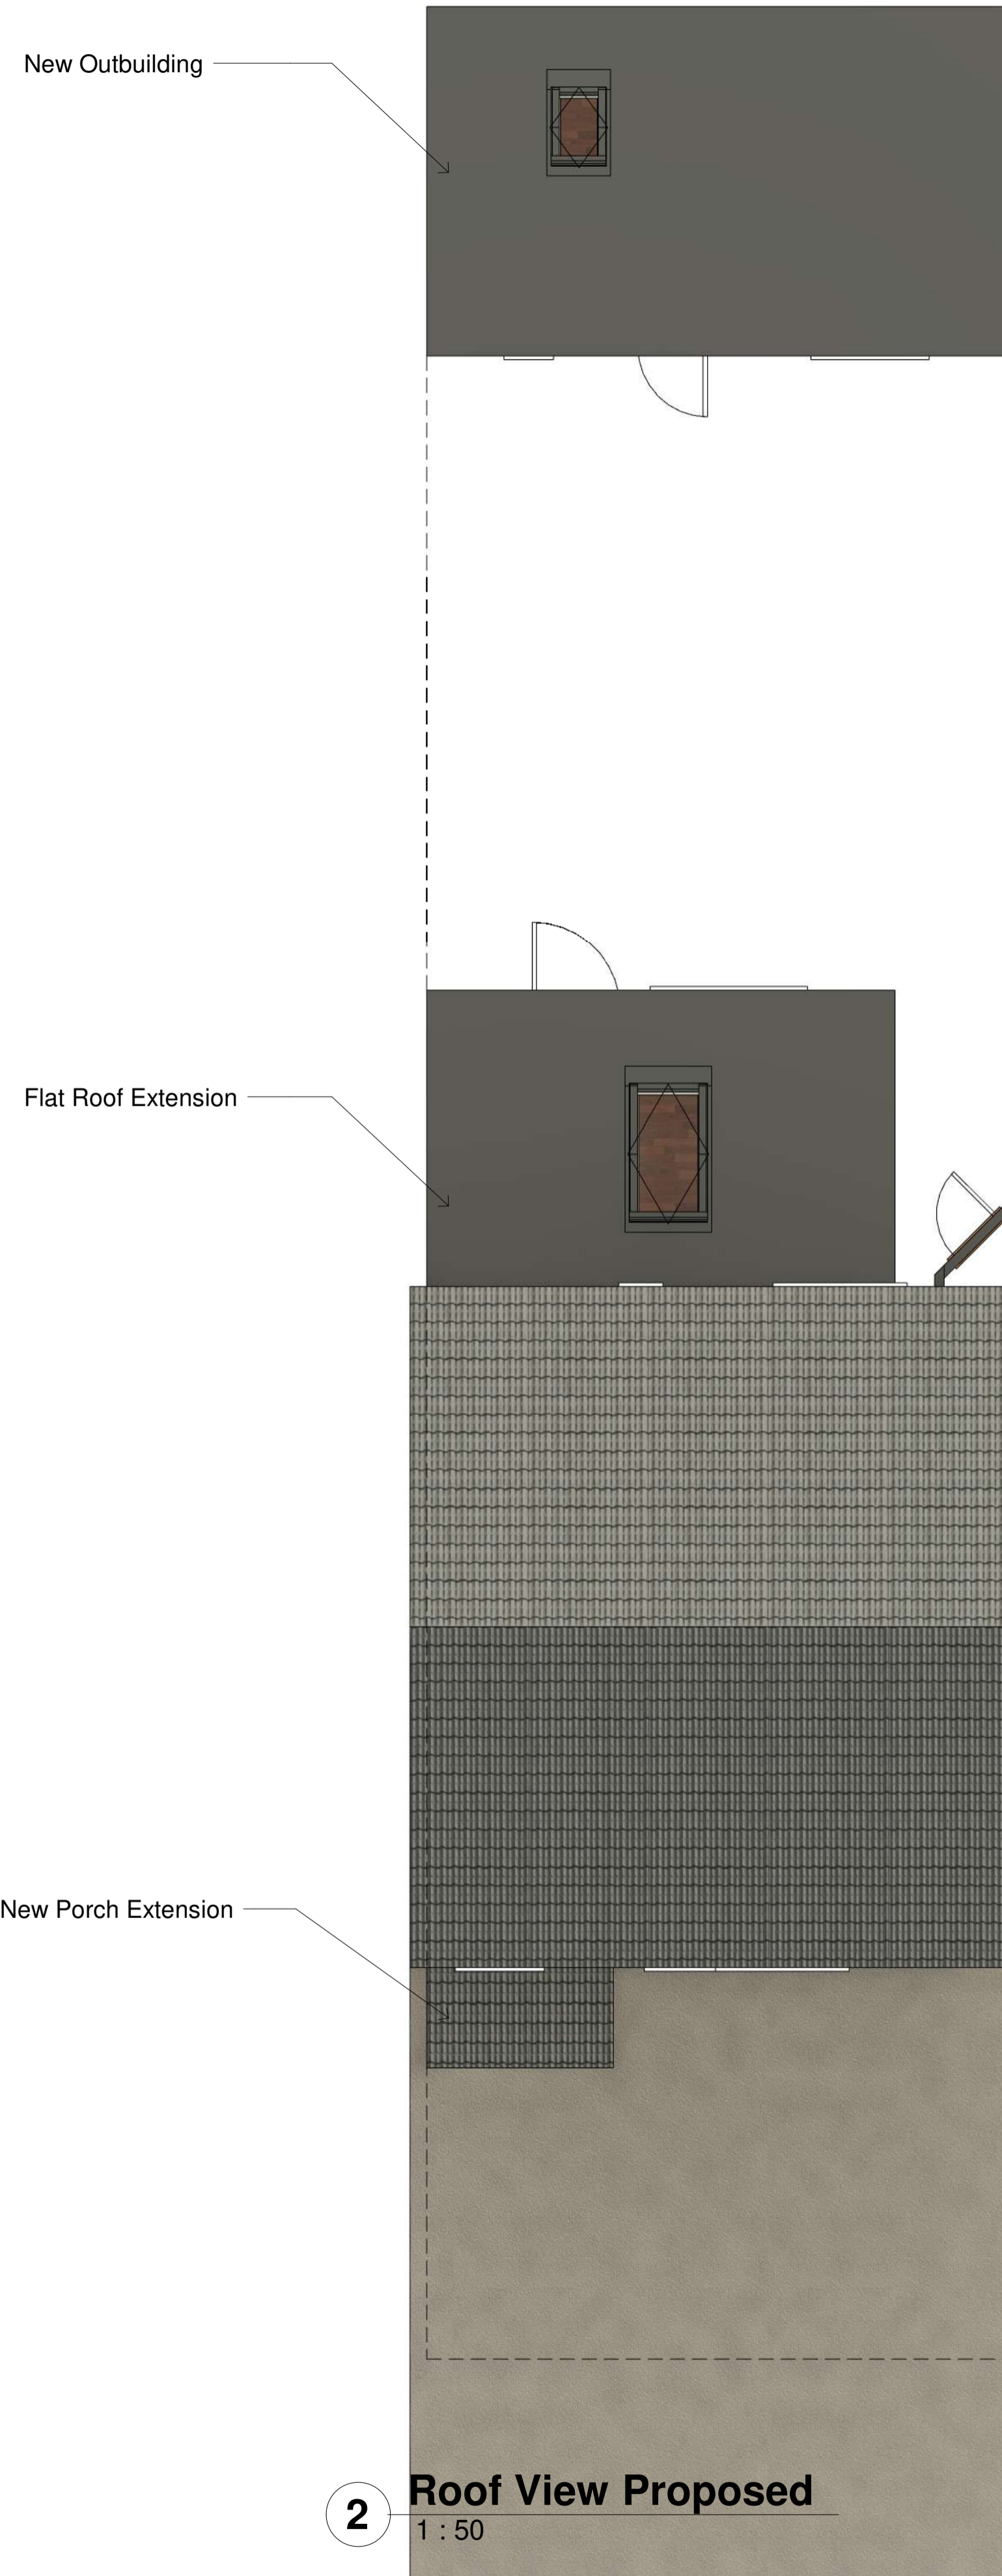

1 Roof View Existing
1 : 50

2 Roof View Proposed
1 : 50

TITLE		
Roof Plans		
CLIENT		
3 Chilwel Gardens		
DRAWN BY	CHECKED BY	DATE
Author	Checker	02/29/24
SCALE (@ A1)		PROJECT NUMBER
1 : 50		PSE1133
DRAWING NUMBER	REV	
A105		