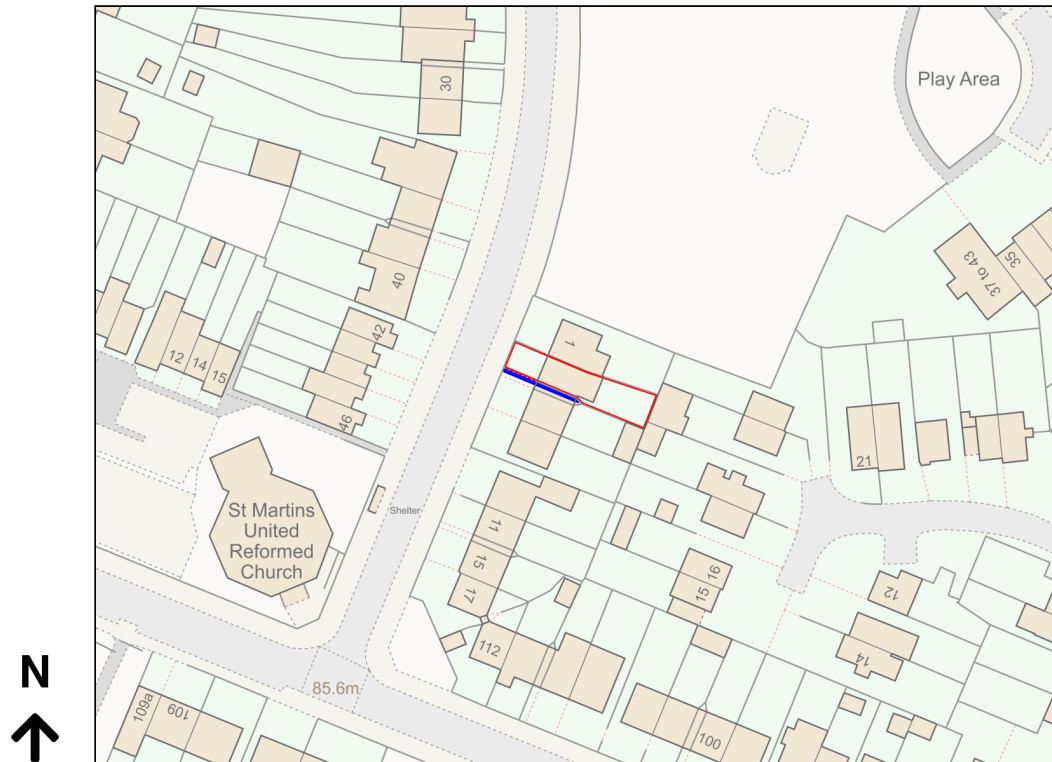

Location Plan

Site Address: **3, Chilwell Gardens, South Oxhey, WD19 6LY**

Date Produced: **29-Feb-2024**

Scale: **1:1250 @A4**

Planning Portal Reference: **PP-12844081v1**