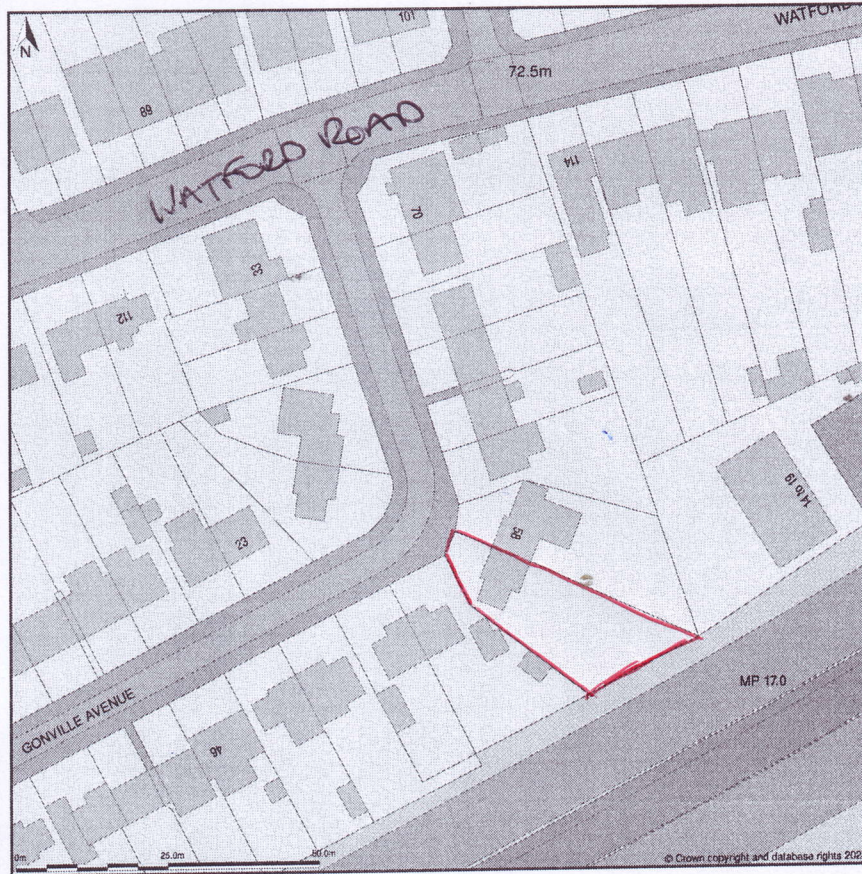

56, Gonville Avenue, Croxley Green, Hertfordshire, WD3 3BY

Location Plan shows area bounded by: 507600.24, 195225.56 507741.66, 195366.98 (at a scale of 1:1250), OSGridRef: TQ 7679529. The representation of a road, track or path is no evidence of a right of way. The representation of features as lines is no evidence of a property boundary.

Produced on 25th Mar 2024 from the Ordnance Survey National Geographic Database and incorporating surveyed revision available at this date. Reproduction in whole or part is prohibited without the prior permission of Ordnance Survey. © Crown copyright 2024. Supplied by www.buyaplan.co.uk a licensed Ordnance Survey partner (100053143). Unique plan reference: #00888599-6FFD7E.

3203/A4/1
MARCH 2024.
SCALE: 1:1250