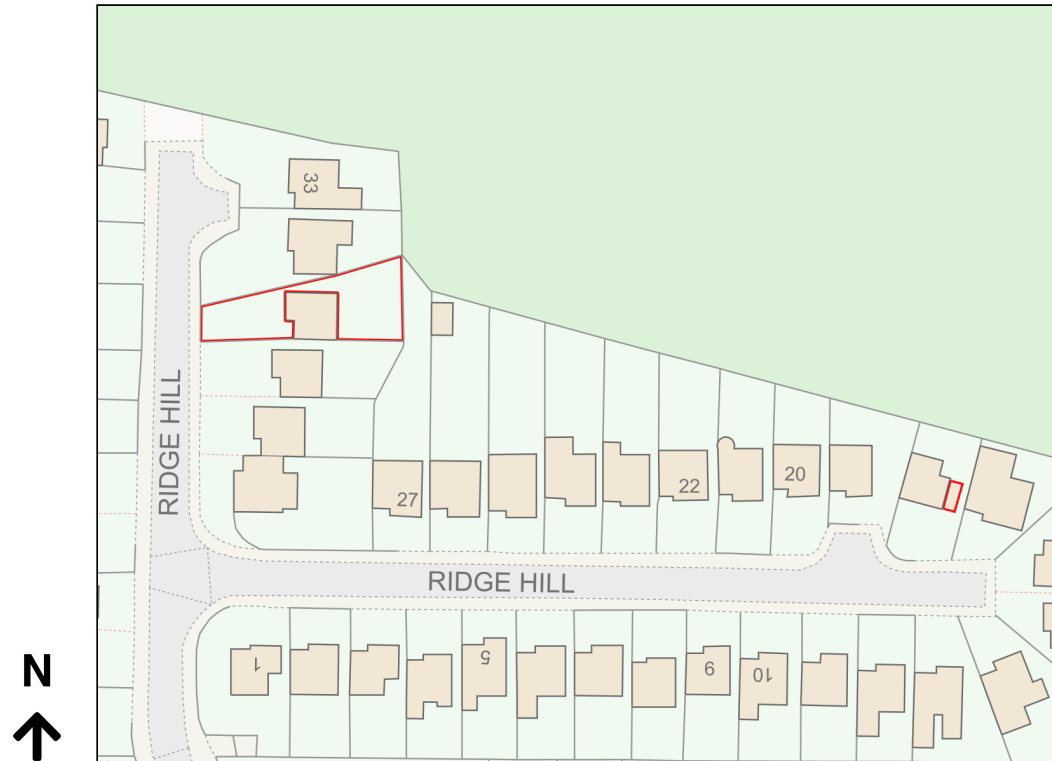

Location Plan

Site Address: 31, Ridge Hill, Lowdham, NG14 7EL

Date Produced: 09-Mar-2024

Scale: 1:1250 @A4

Planning Portal Reference: PP-12876175v1