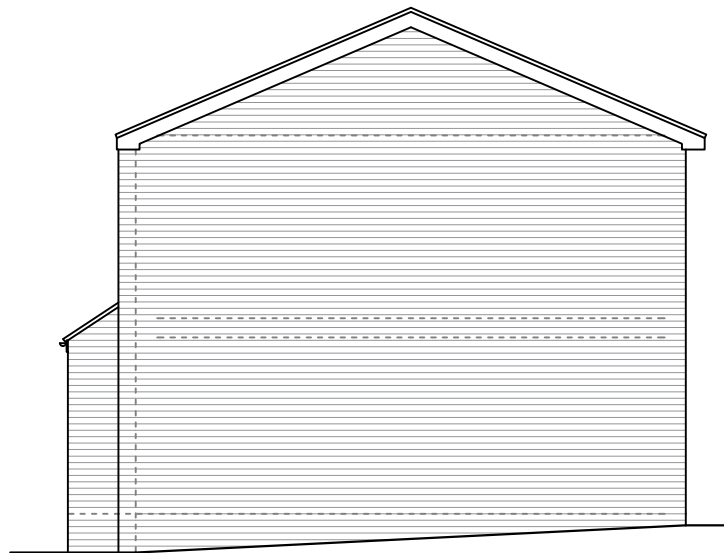

LEFT SIDE ELEVATION

FRONT ELEVATION

RIGHT SIDE ELEVATION

REAR ELEVATION

Project	
Extensions and Internal Reconfiguration	
Address	
31 Ridge Hill, Lowdham, Nottingham	
Title	
Existing Elevations	
Drawing Type	
PLANNING	
Drawing No.	Date
2006.179.004	MAY 2023
	Scale
	1:100 @ A3
	REV
	-