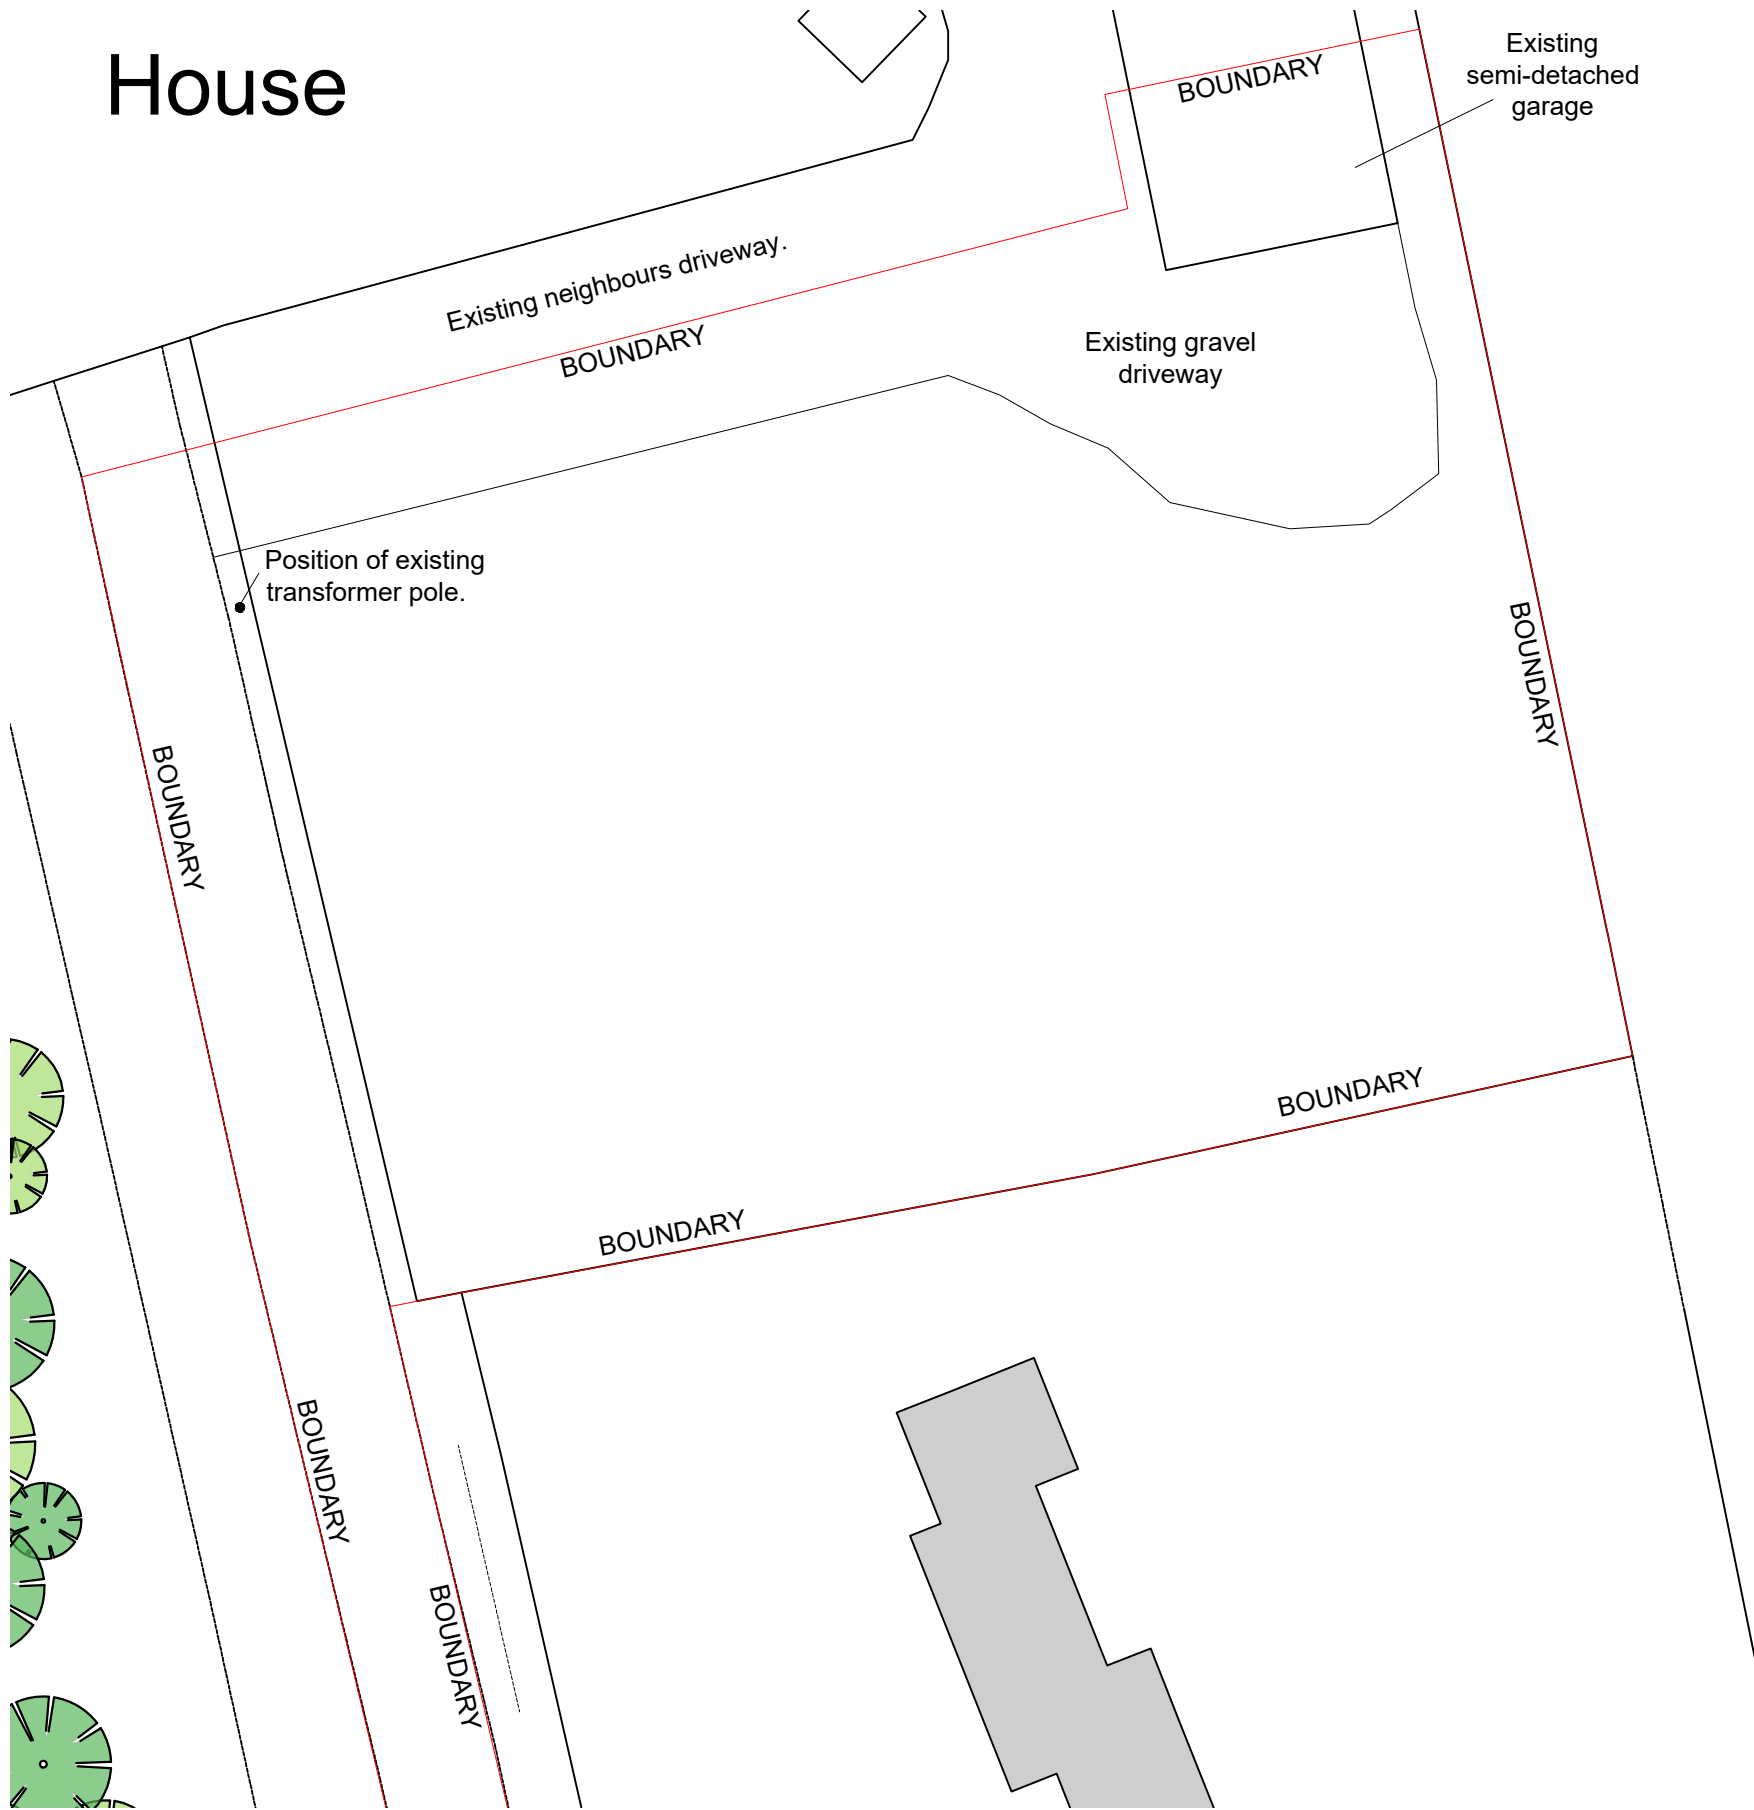

House

Site Plan - Scale 1.250

Location Plan - Scale 1.2500

	Scale - A3 0 25 50 75 100 125 1:2500 Scale 1cm = 25m	Drawing Title Existing Site & Location	Drawn By KM	Drawn By SWP	Revisions	Job Title: Change of House Design at Land Adjacent to Kirk House, Crosspoles, Marykirk	
	0 2.5 5 7.5 10 12.5 1:250 Scale 1cm = 2.5m	Drawing No. 2024 CPM 03	Date March 2024	DO NOT SCALE FROM DRAWINGS			