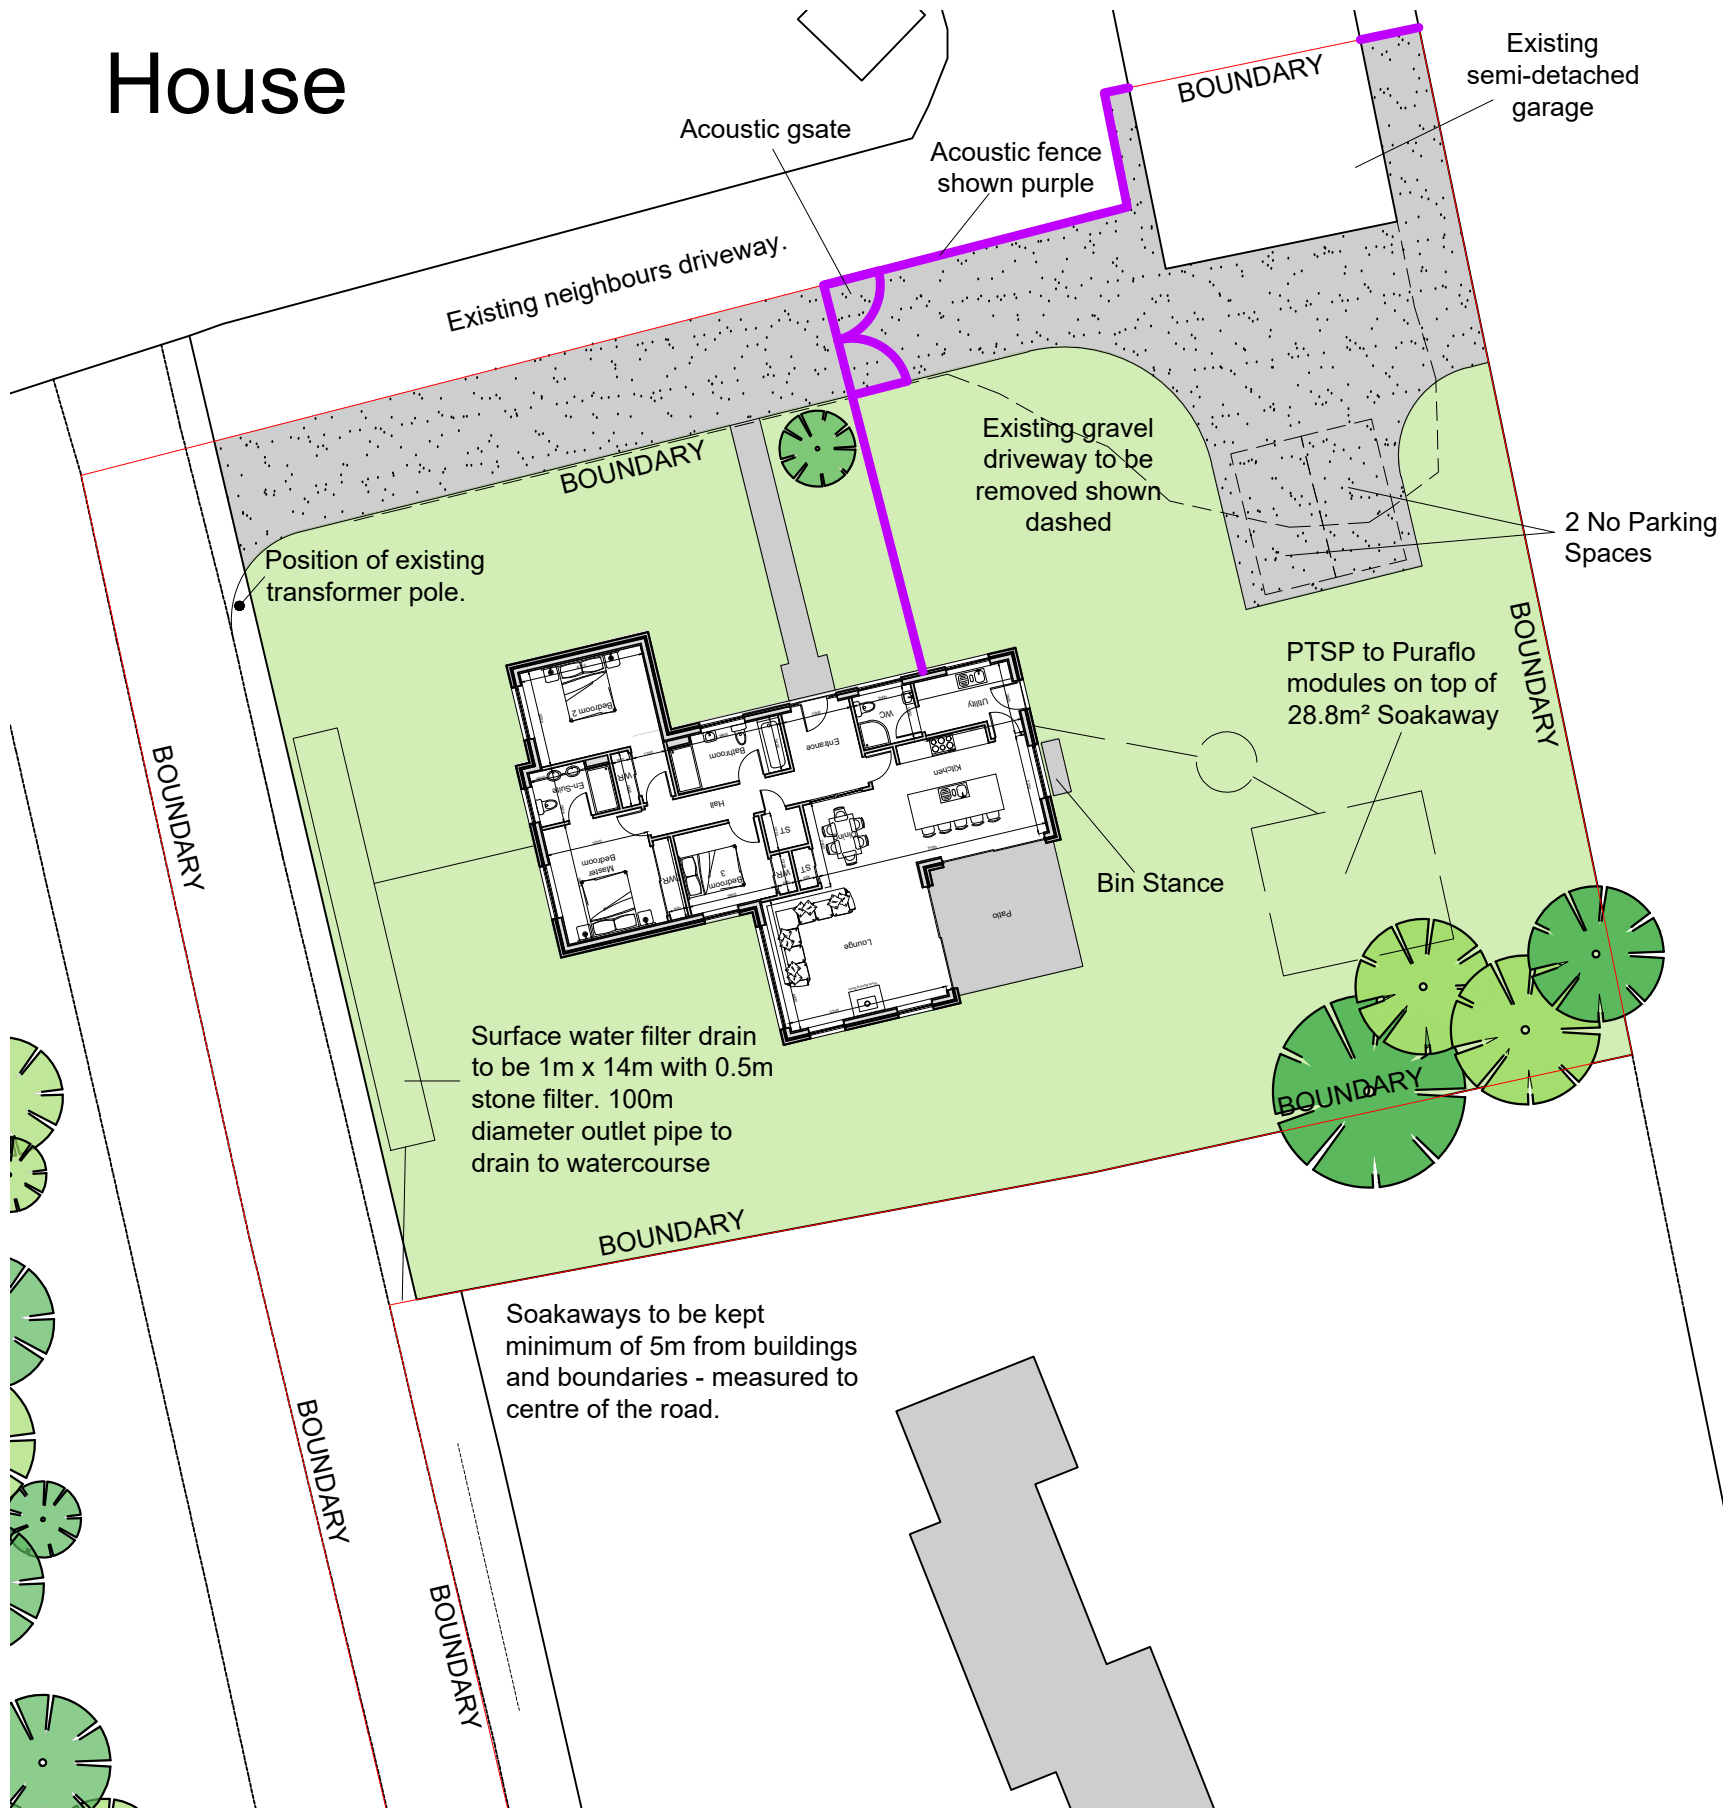

House

Site Plan - Scale 1.250

Location Plan - Scale 1.2500

	Scale - A3 0 25 50 75 100 125 1:2500 Scale 1cm = 25m	Drawing Title Site & Location	Drawn By KM	Drawn By SWP	Revisions	Job Title: Change of House Design at Land Adjacent to Kirk House, Crosspoles, Marykirk	
	0 2.5 5 7.5 10 12.5 1:250 Scale 1cm = 2.5m	Drawing No. 2024 CPM 02	Date March 2024	DO NOT SCALE FROM DRAWINGS		<small> Crown Copyright and Database Right All Rights Reserved Ordnance Survey Licence no. 1000111 </small>	