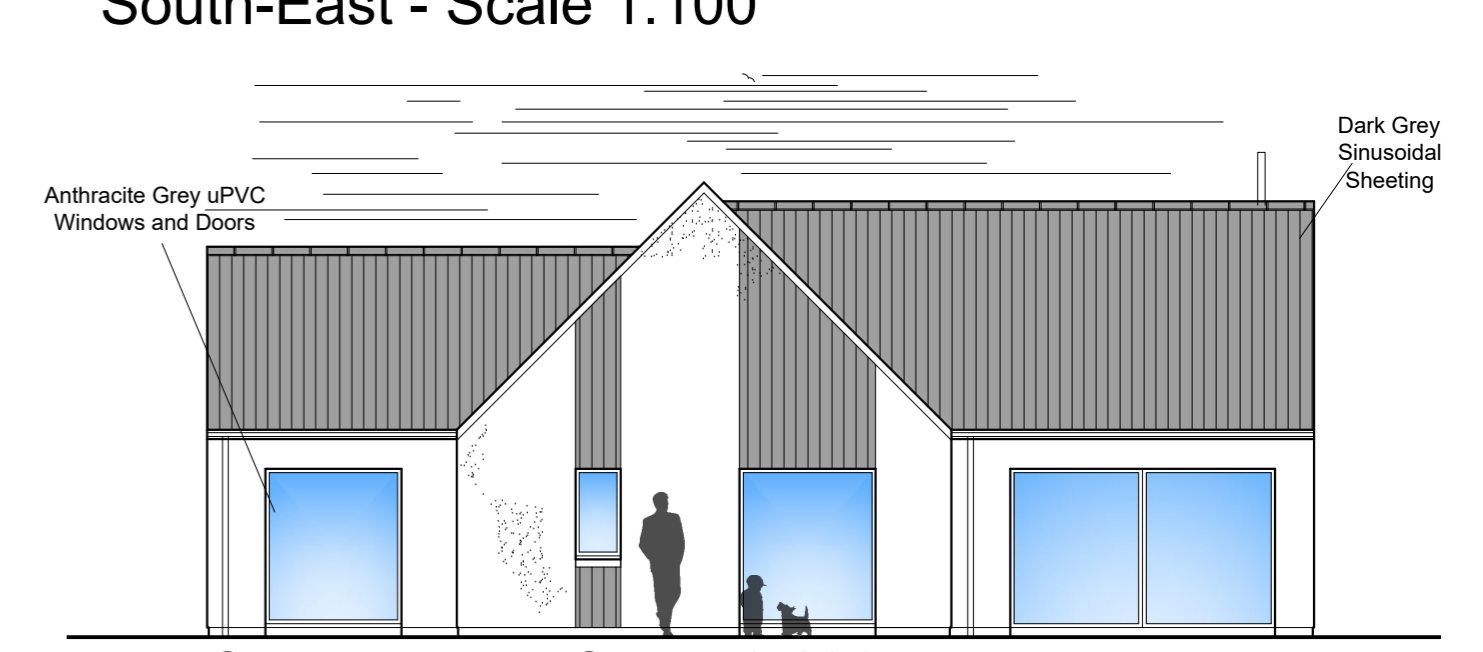

Bin Stance Drawings - Scale 1.50

Bin Stance Site Plan - Scale 1.500

North-West - Scale 1.100

North-East - Scale 1.100

South-East - Scale 1.100

South-West - Scale 1.100

Ground Floor Plan - Scale 1.50