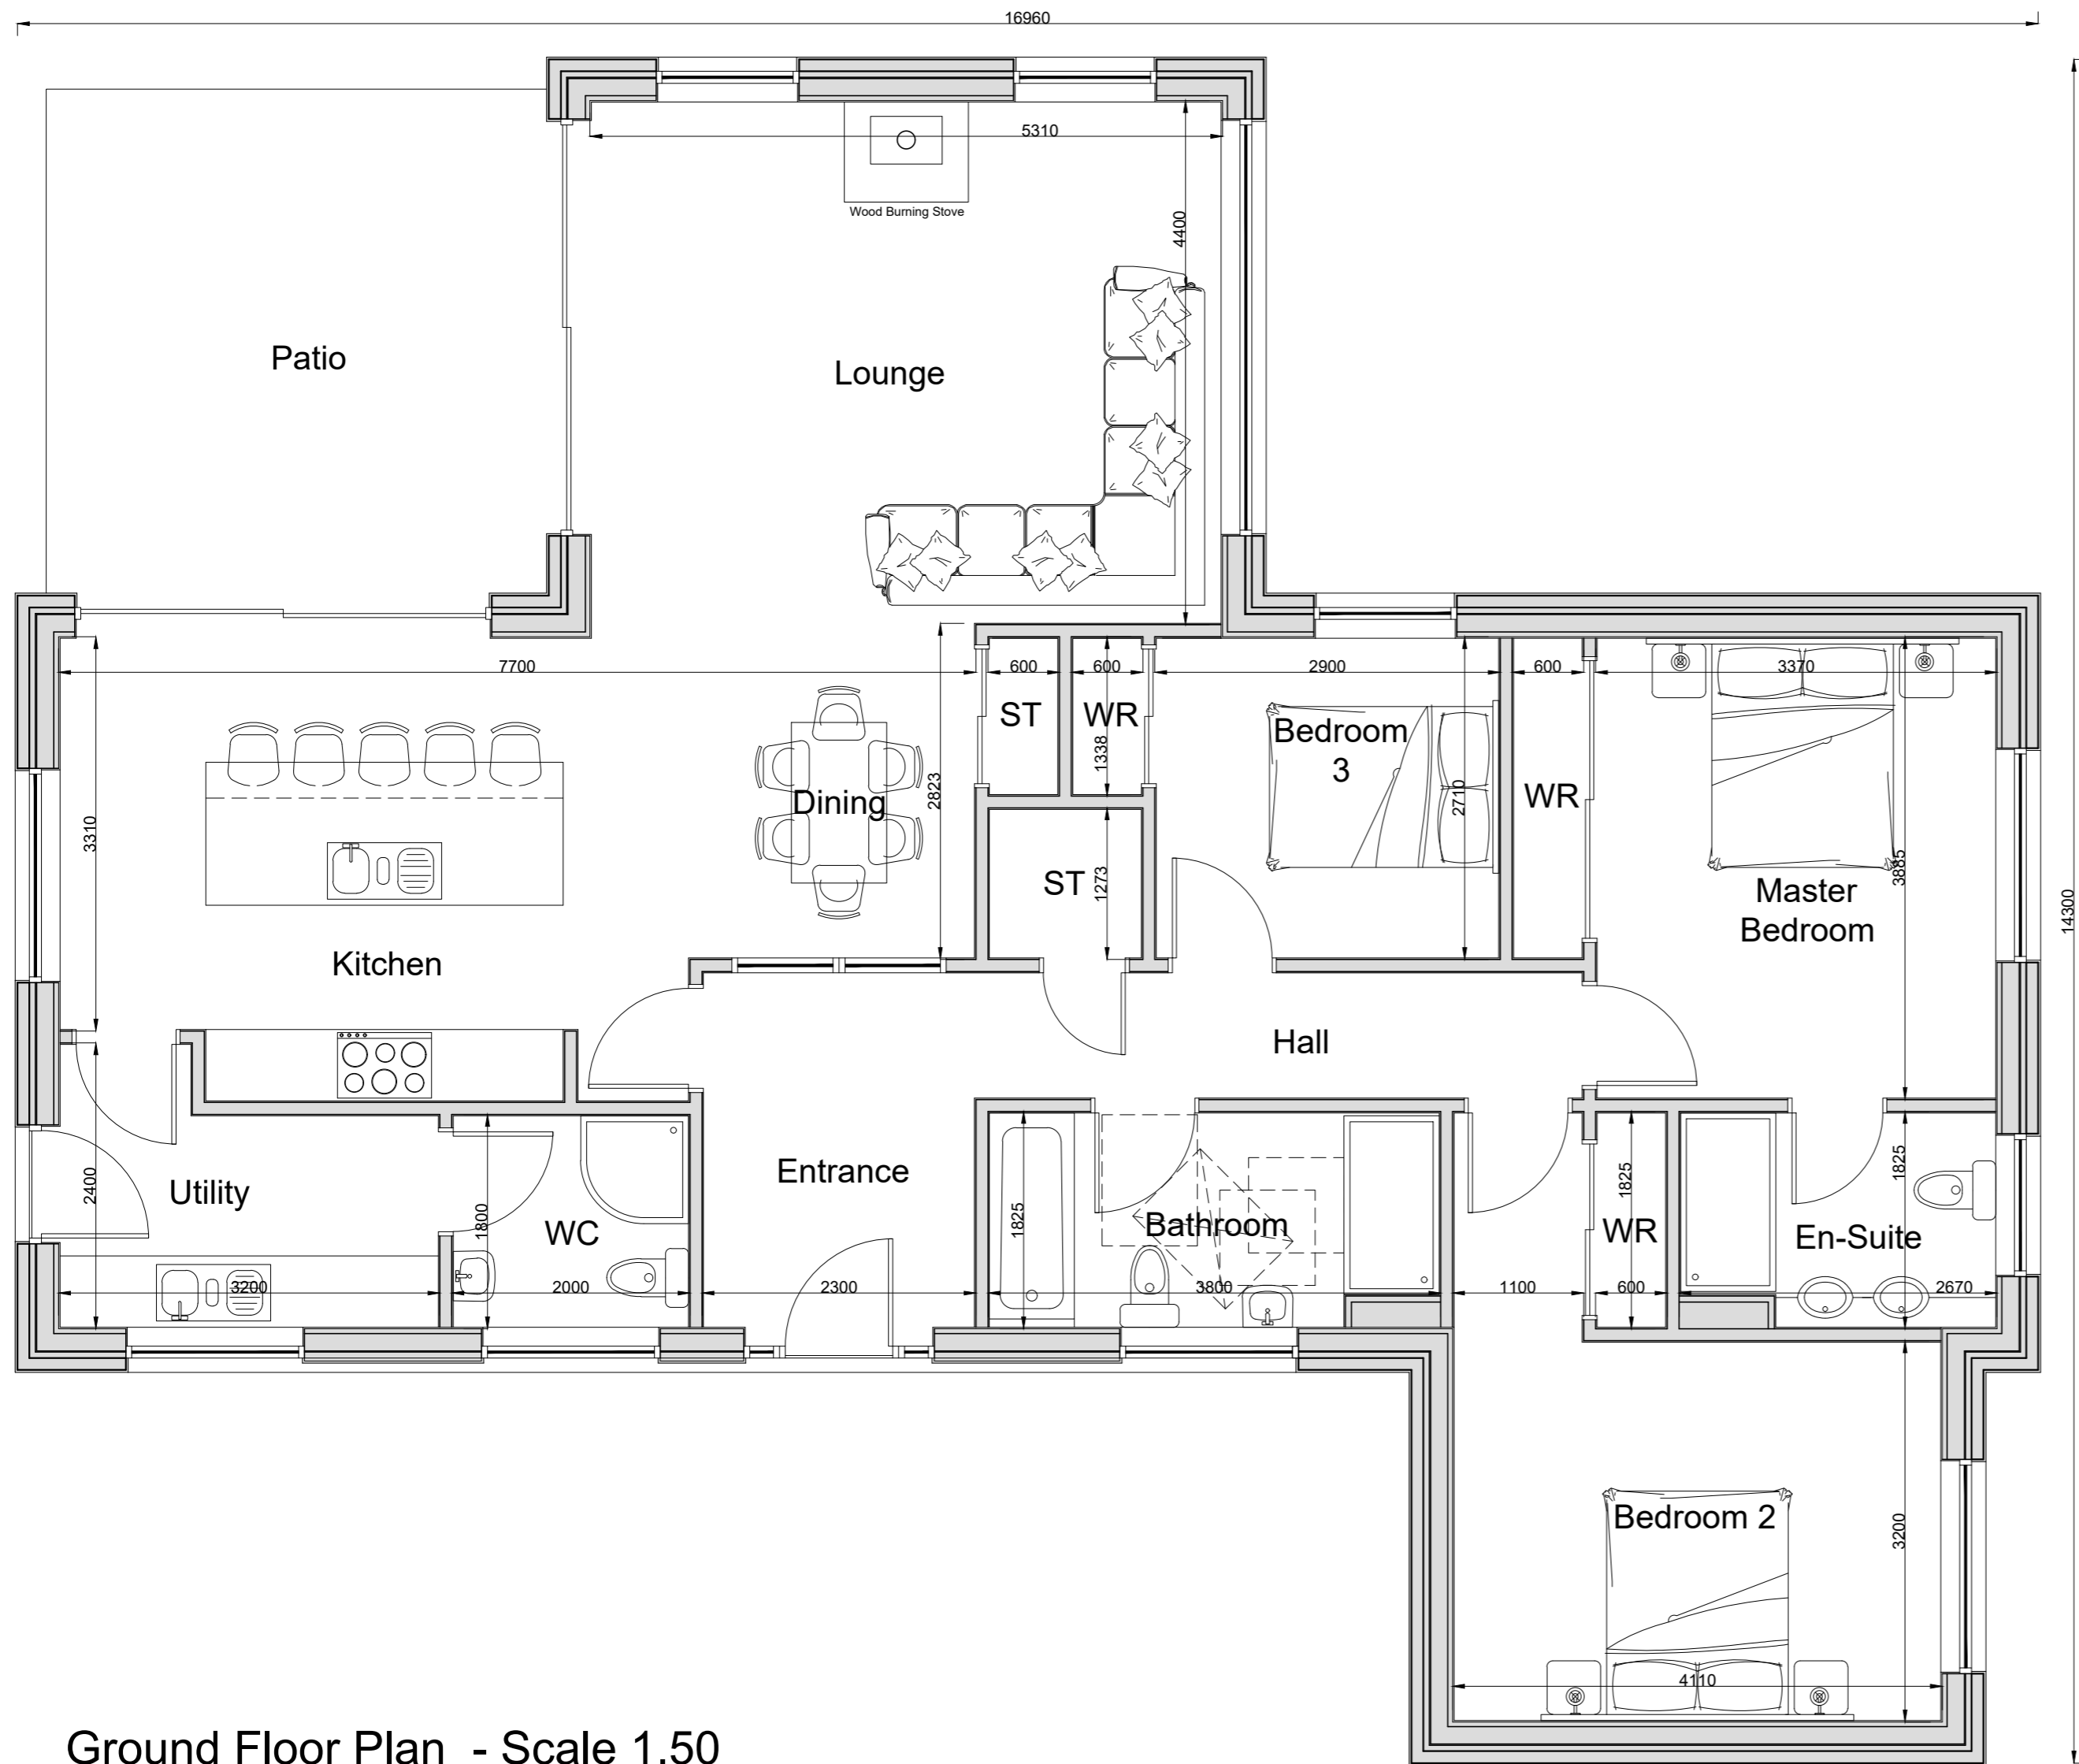

Bin Stance Drawings - Scale 1.50

Bin Stance Site Plan - Scale 1.500

North-West - Scale 1.100

North-East - Scale 1.100

South-East - Scale 1.100

South-West - Scale 1.100

Ground Floor Plan - Scale 1.50