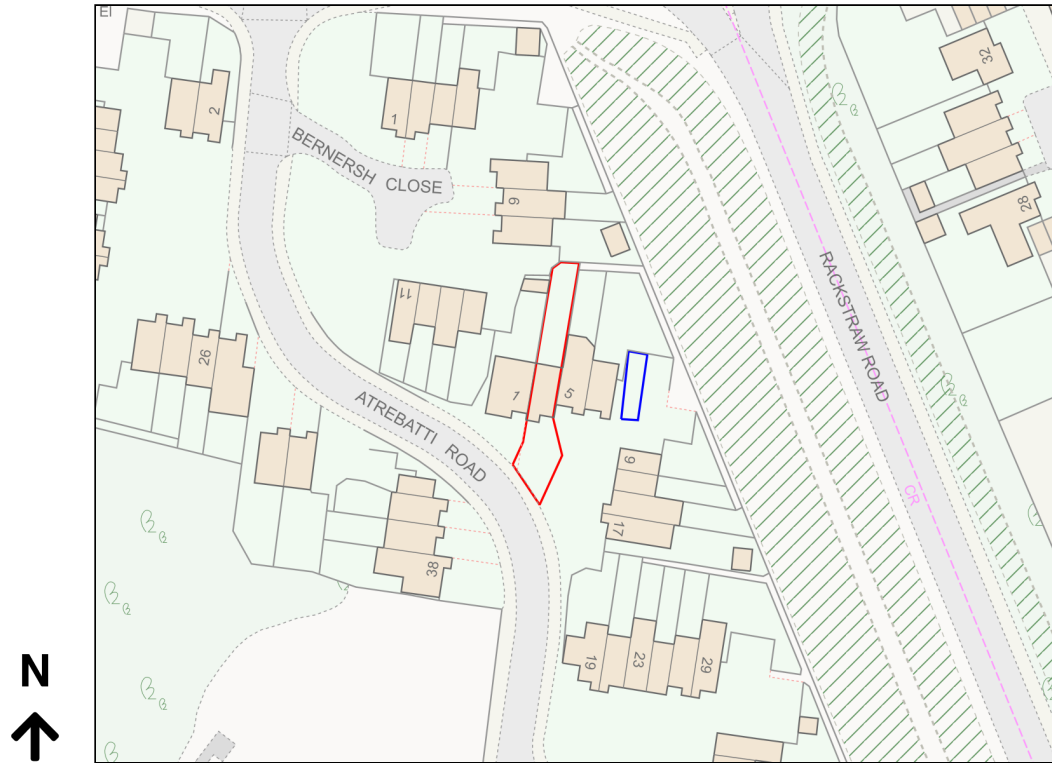

**Location Plan**

Site Address: 3, Atrebatti Road, Sandhurst, GU47 9RW

**RECEIVED**

24/00103/FUL

18.03.24

Date Produced: 17-Mar-2024

Scale: 1:1250 @A4

Planning Portal Reference: PP-12762671v2