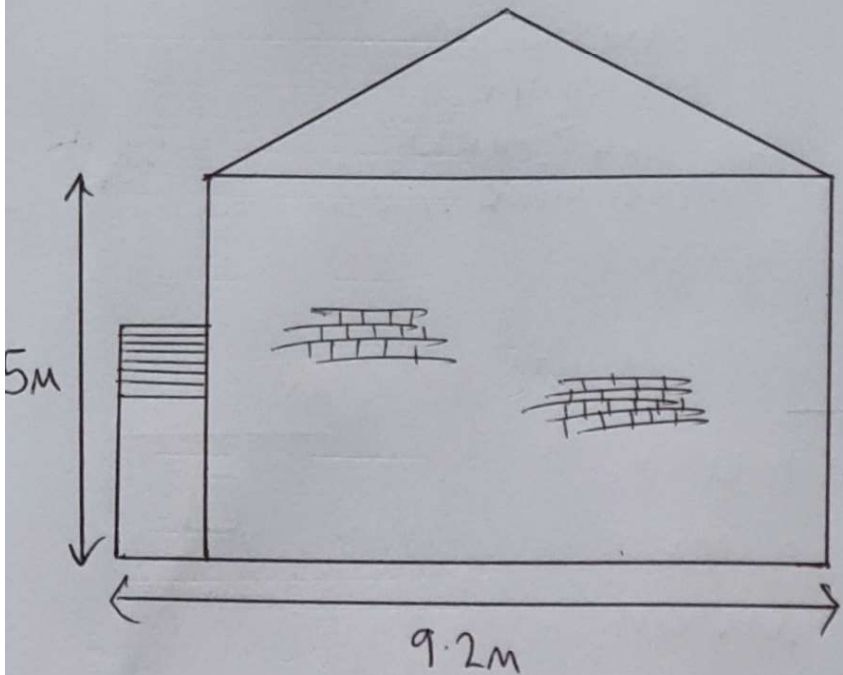

EXISTING LEFT SIDE VIEW

PROPOSED EXTENSION AT:

3 ATRBATTI ROAD

SANDHURST

BUCKSHIRE

GU47 9RW

DECEMBER 2023

ALL DIMENSIONS
IN METERS

PROPOSED LEFT SIDE VIEW