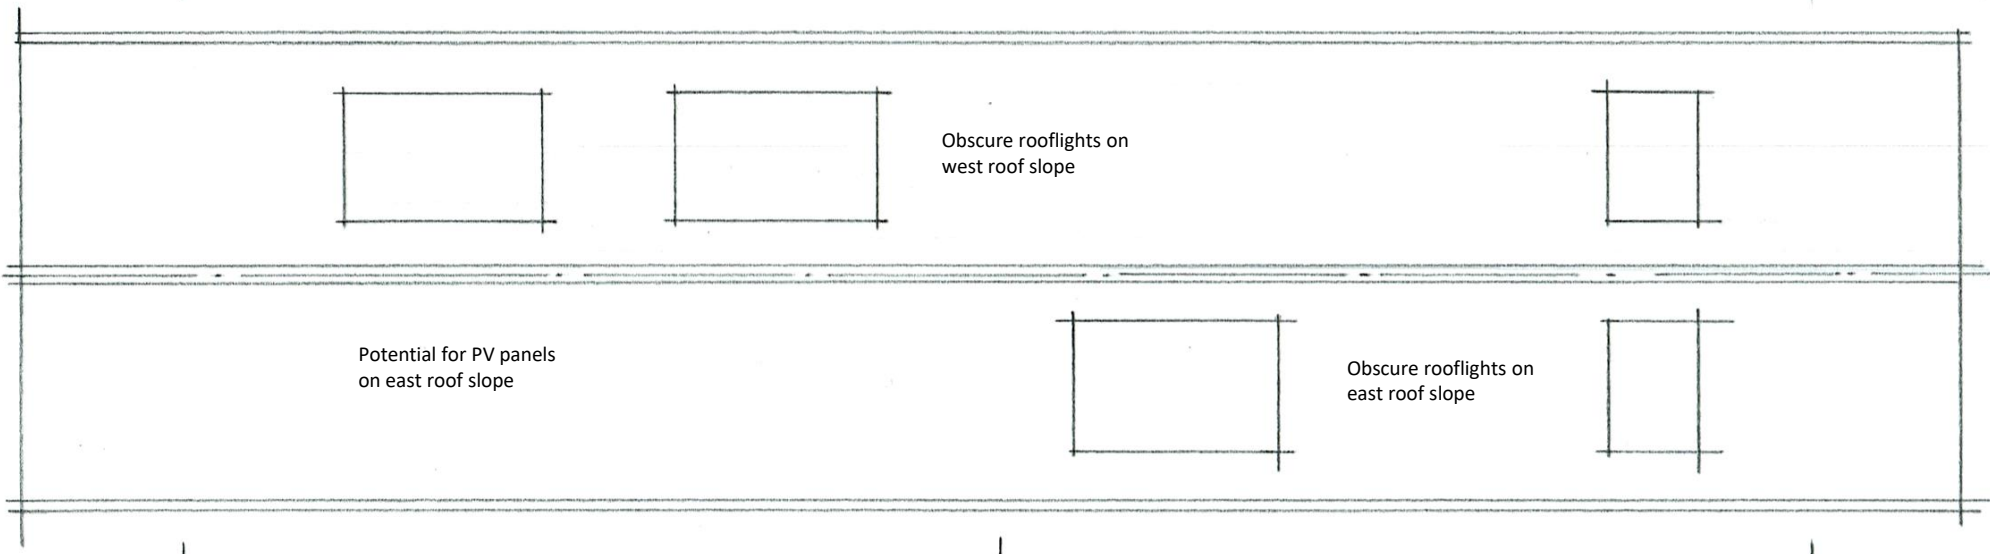

0m

5m

3000

13000

11000

Store

2450

Structural grid

Floor Plan