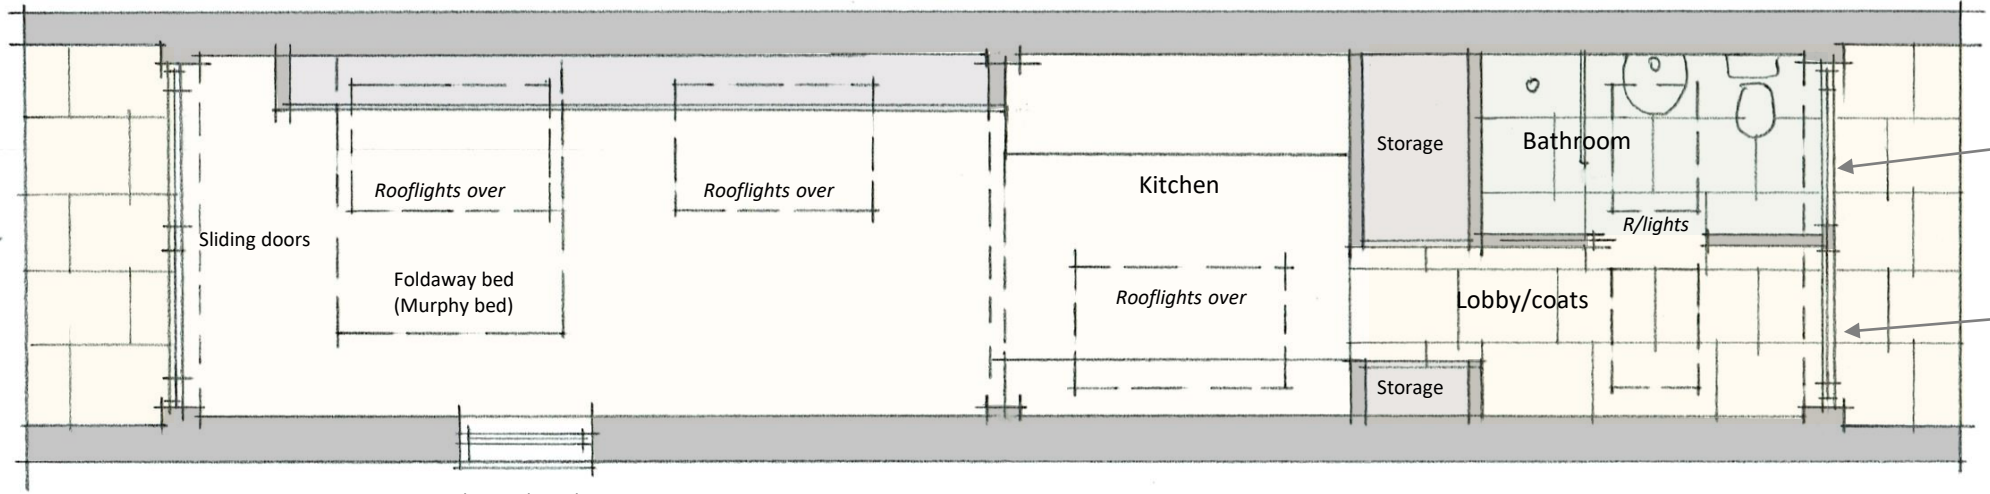

0m

5m

3000

13000

11000

Store

2450

Structural grid

Floor Plan