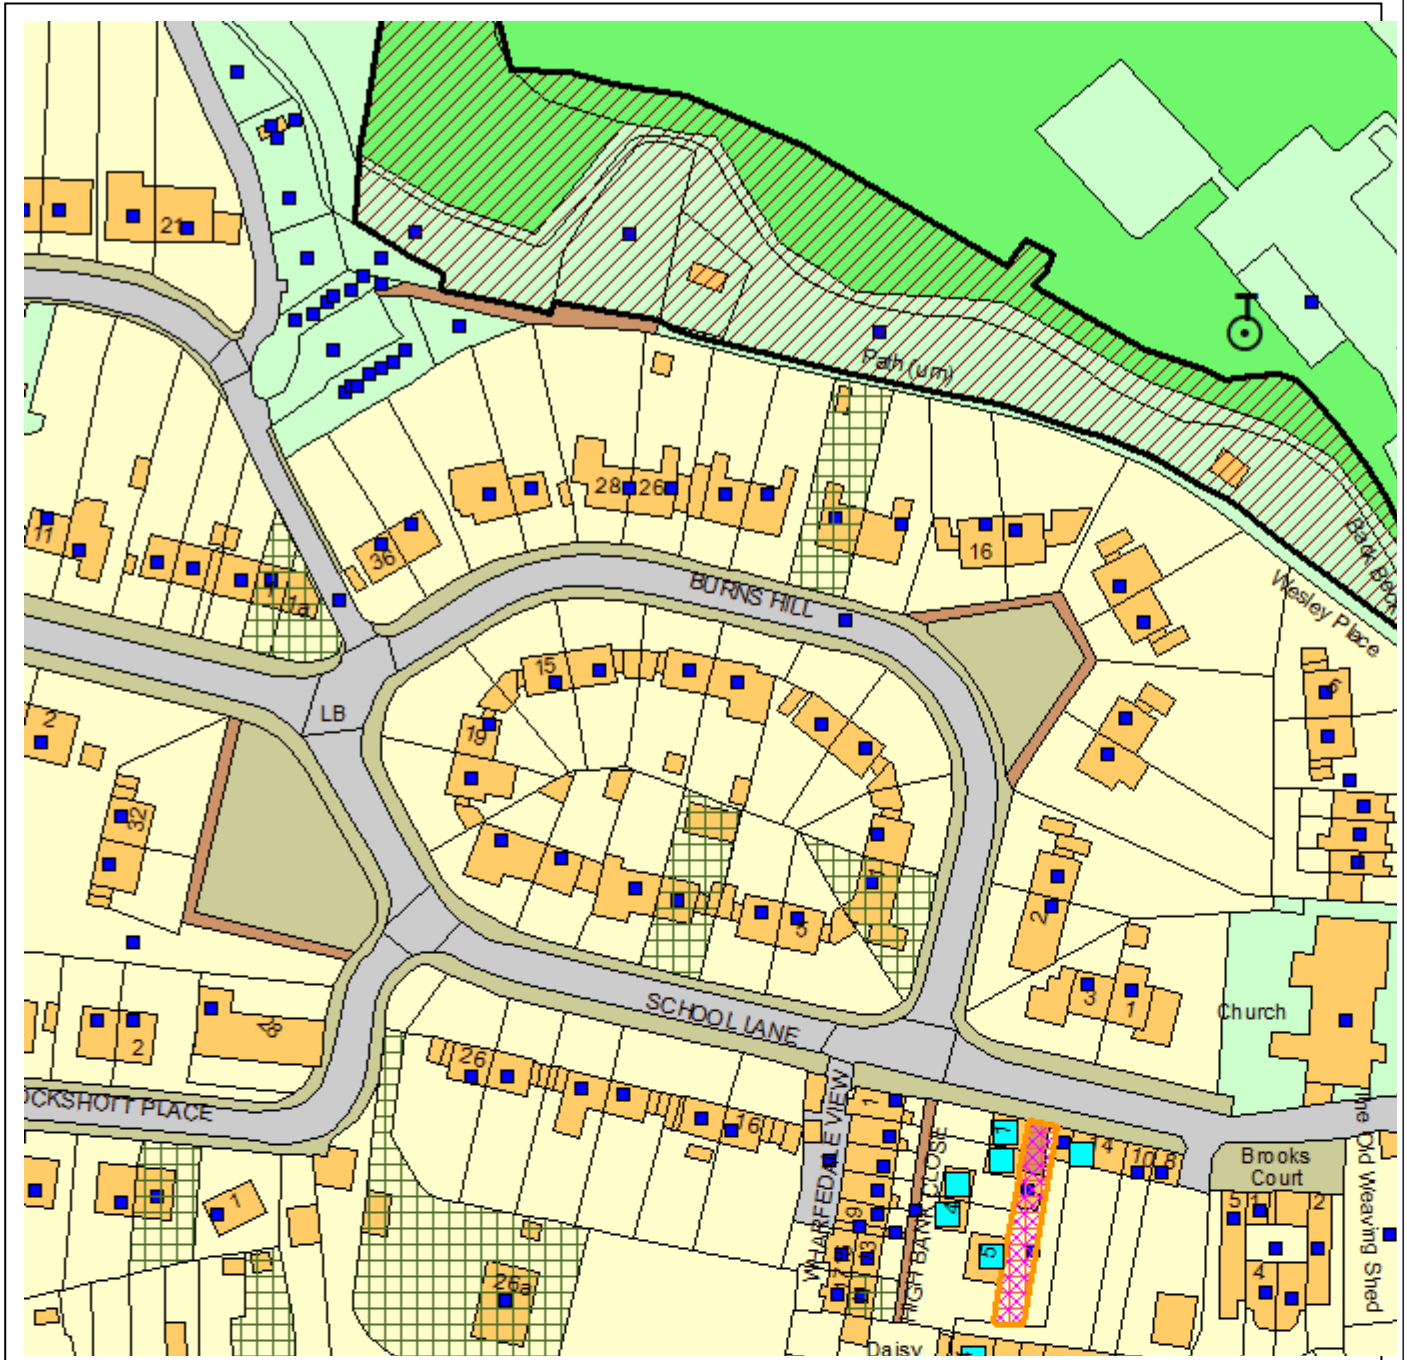

Site Notice Map

Reference: 24/00783/FUL

© Crown copyright 2000. All rights reserved (SLA 100019304)

LOCATION:

3 Daisy Hill
Main Street
Addingham
West Yorkshire
LS29 0PN