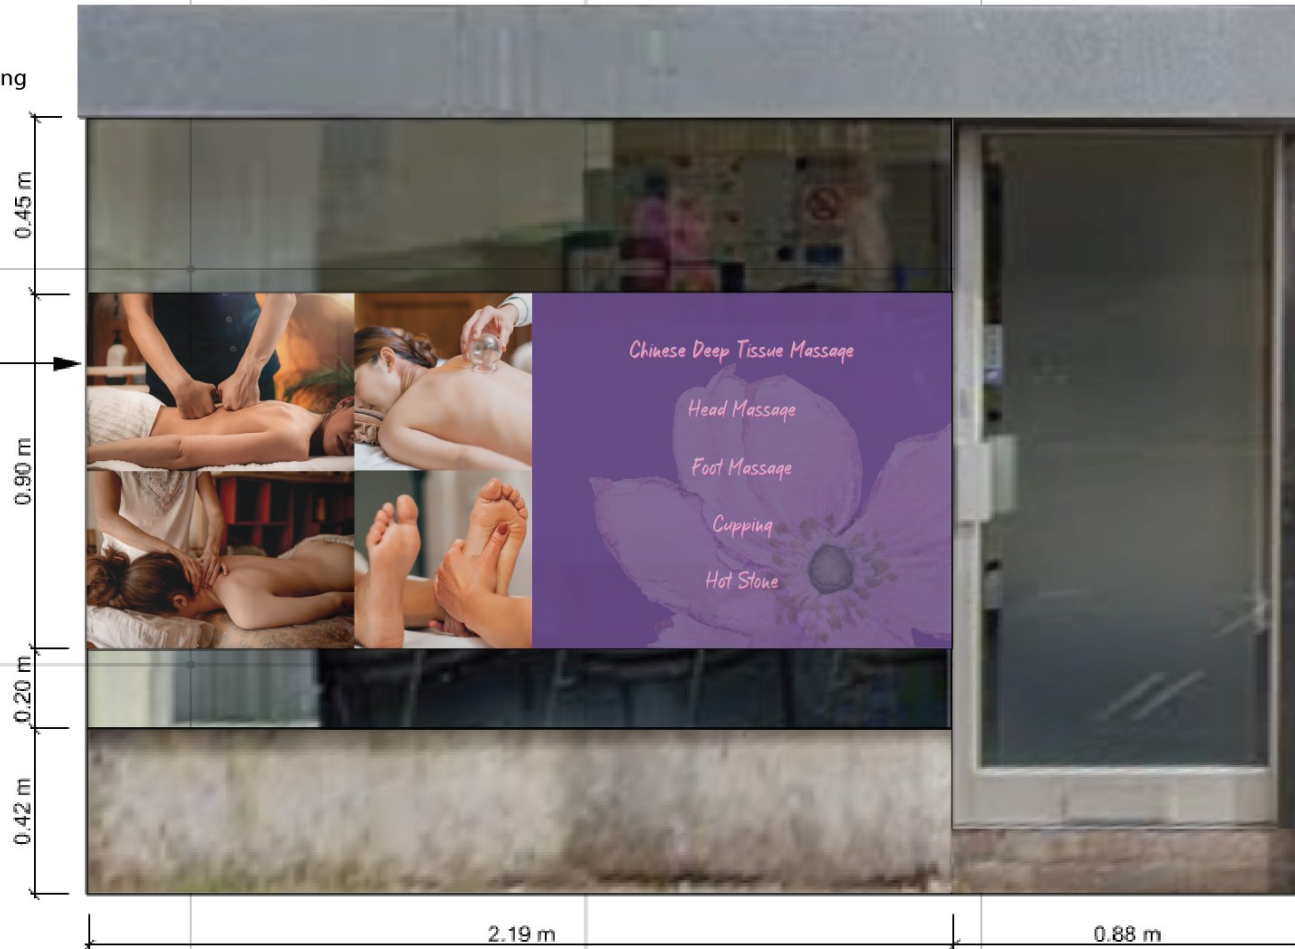

# Proposed Signage

Fascia Sign

Address: 4, Clive Street, Caerphilly, CF83 1GE  
Document Reference: 4clivestreet - Proposed Signage Drawing

Window Decals

\*\*\*NOT TO SCALE\*\*\*