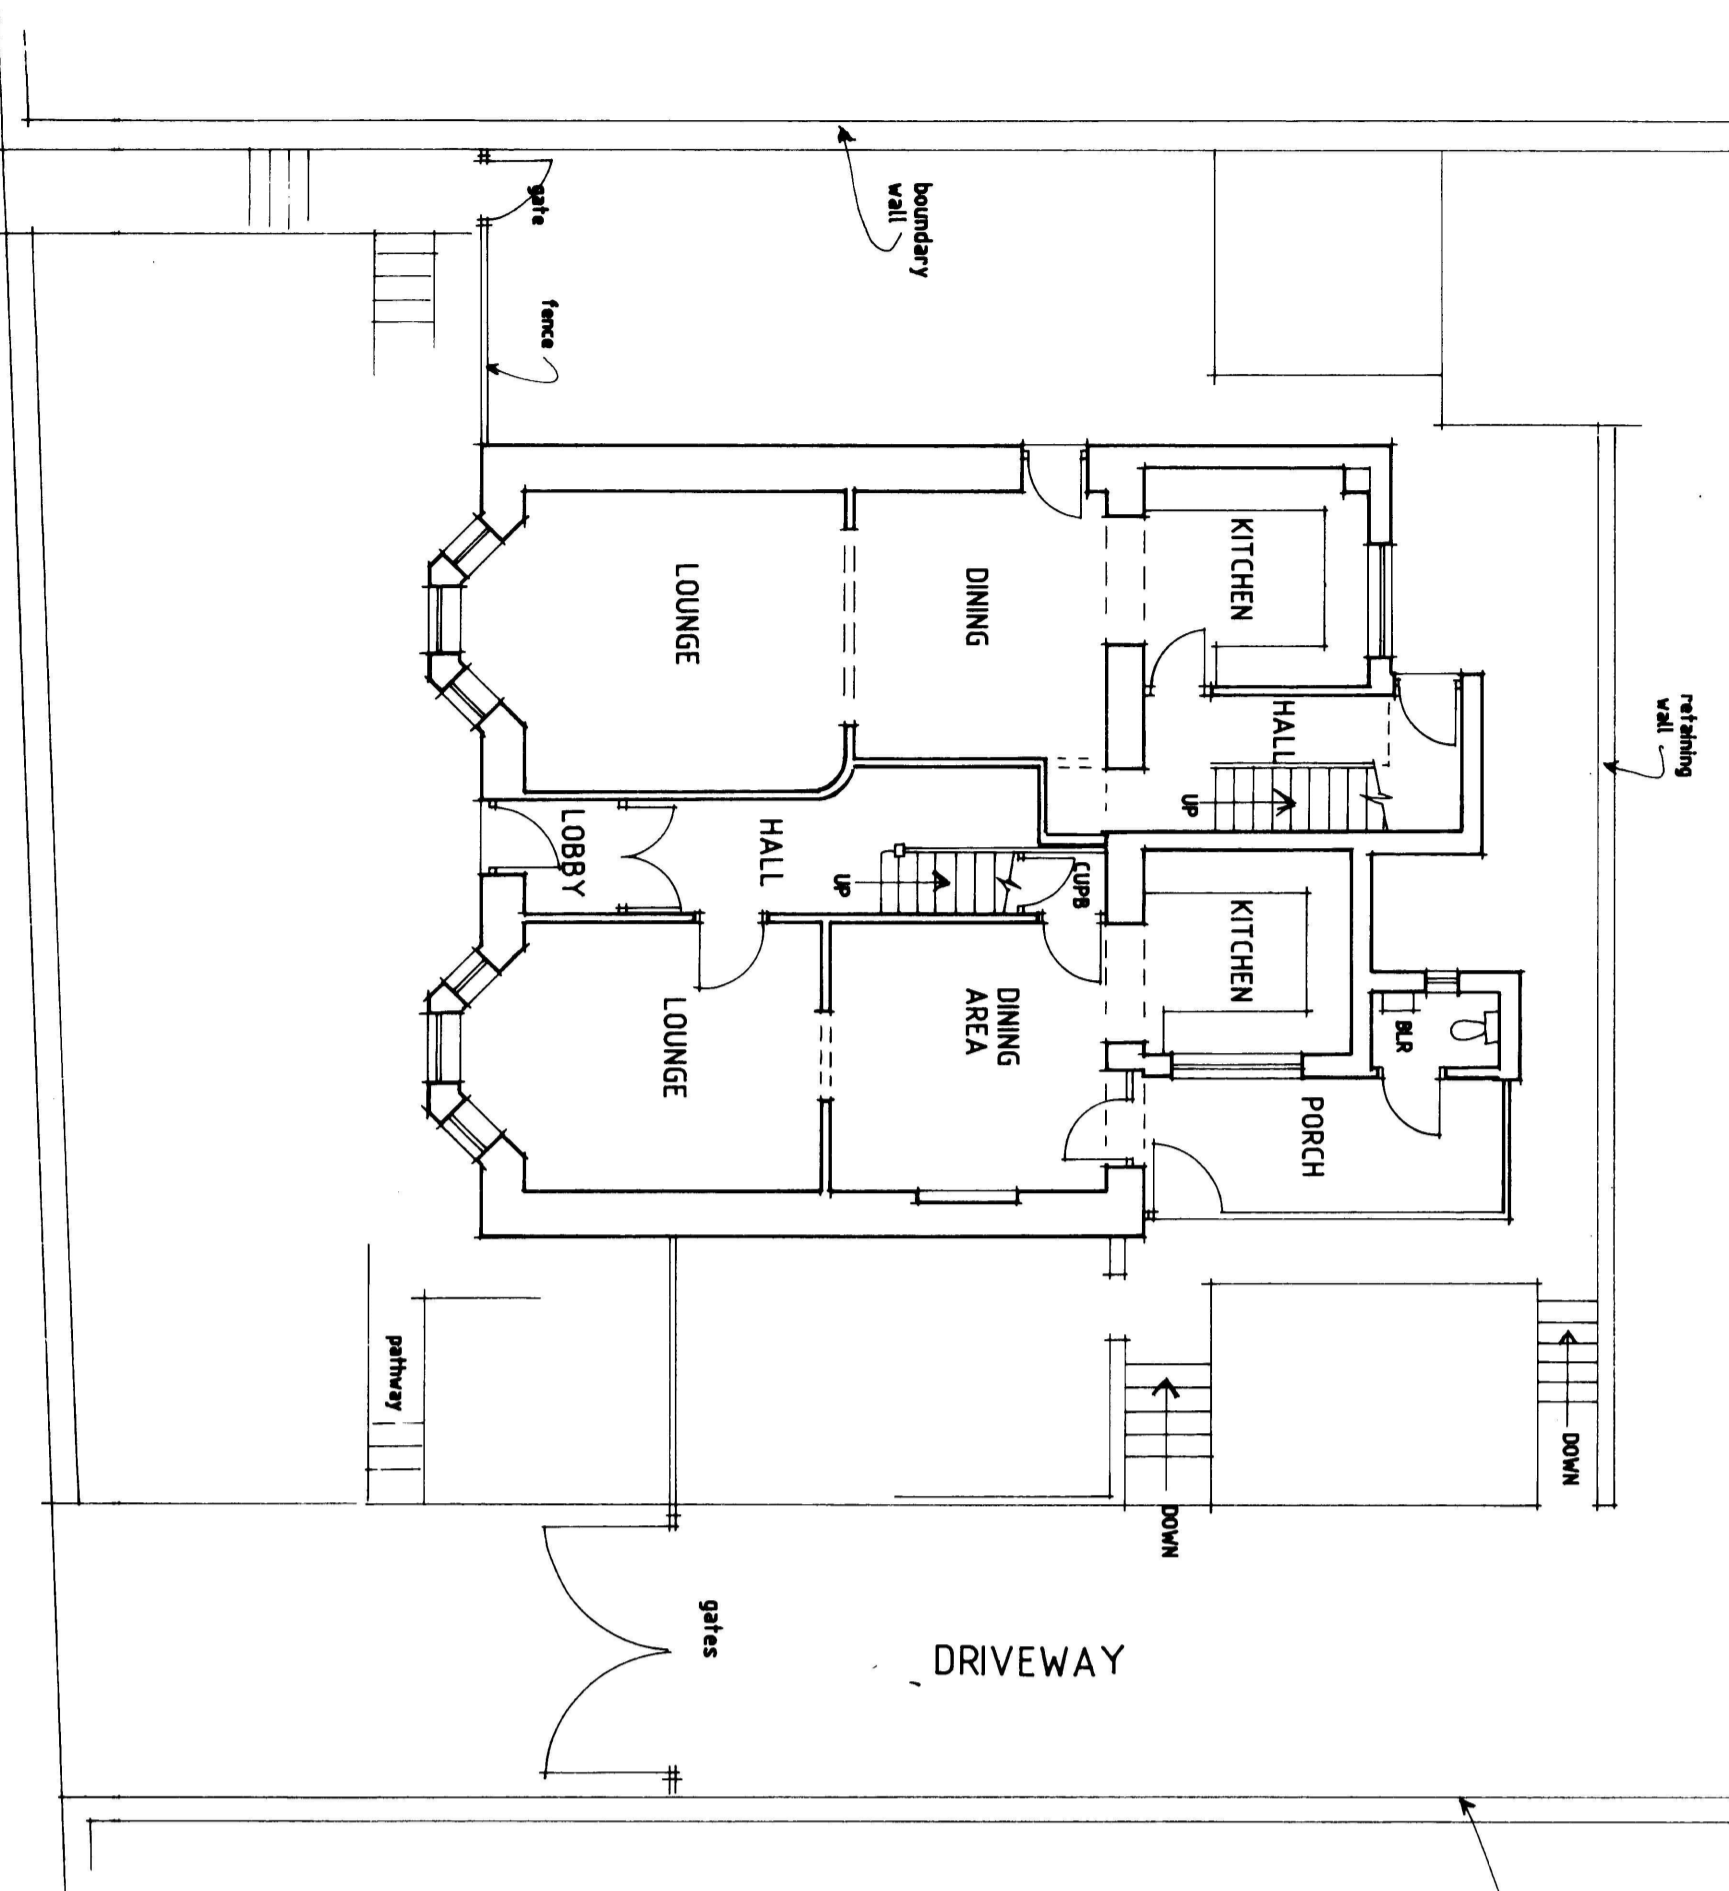

EXISTING FIRST FLOOR PLAN

PROPOSED FIRST FLOOR PLAN  
SCALE-1/100

EXISTING/PROPOSED GROUND FLOOR PLAN

SITE PLAN  
SCALE-1/500

Revisions		
Ref	Date	Description

K.W. DORRINGTON MGMT  
ARCHITECTURAL ASSOCIATES  
Tel:(01633) 857566

PROPOSED LETTING BEDROOM AT  
HIGHHEAD, TREDEGAR ROAD, BLACKWOOD,  
NP12 1BY.

FLOOR PLANS

date: OCTOBER 2023

scale: 1:100 / 1CM=1M

drawing number:  
KD1948/1