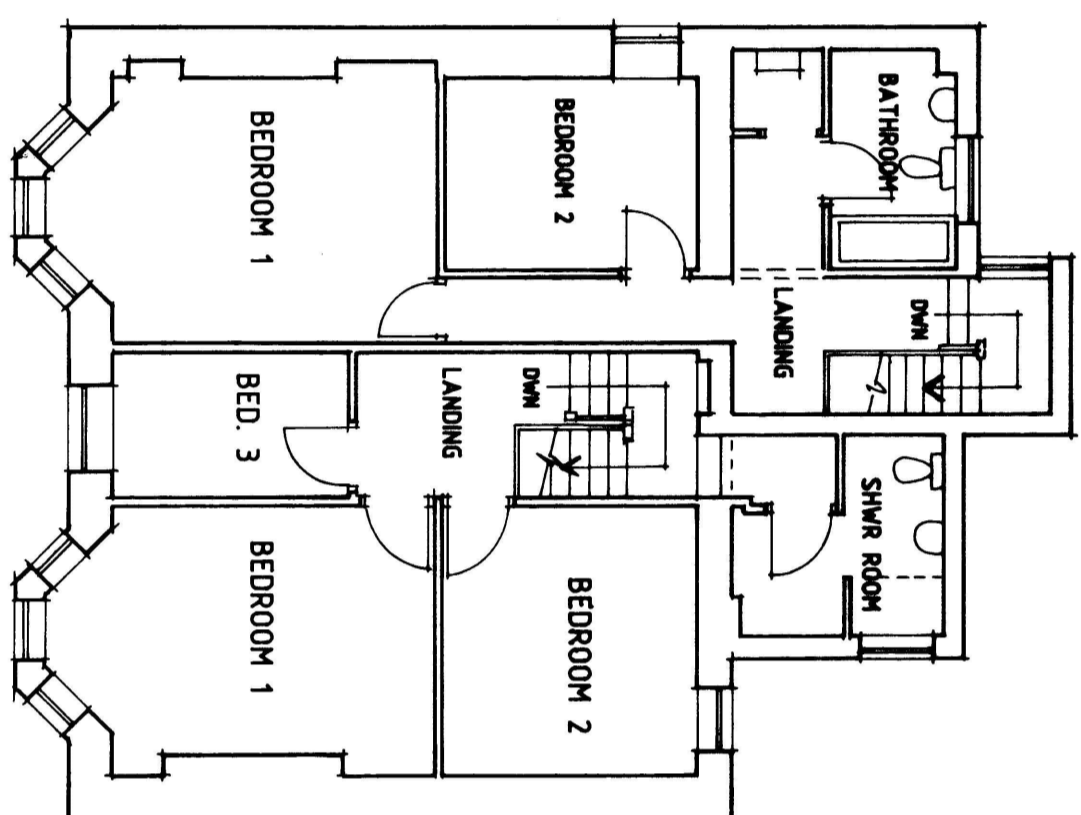

EXISTING FIRST FLOOR PLAN

PROPOSED FIRST FLOOR PLAN  
SCALE-1/100

EXISTING/PROPOSED GROUND FLOOR PLAN

SITE PLAN  
SCALE-1/500

Revisions		
Ref	Date	Description

K.W. DORRINGTON MGMT  
ARCHITECTURAL ASSOCIATES  
Tel:(01633) 857566

PROPOSED LETTING BEDROOM AT  
HIGHHEAD, TREDEGAR ROAD, BLACKWOOD,  
NP12 1BY.

FLOOR PLANS

date: OCTOBER 2023

scale: 1:100 / 1CM=1M

drawing number:  
KD1948/1