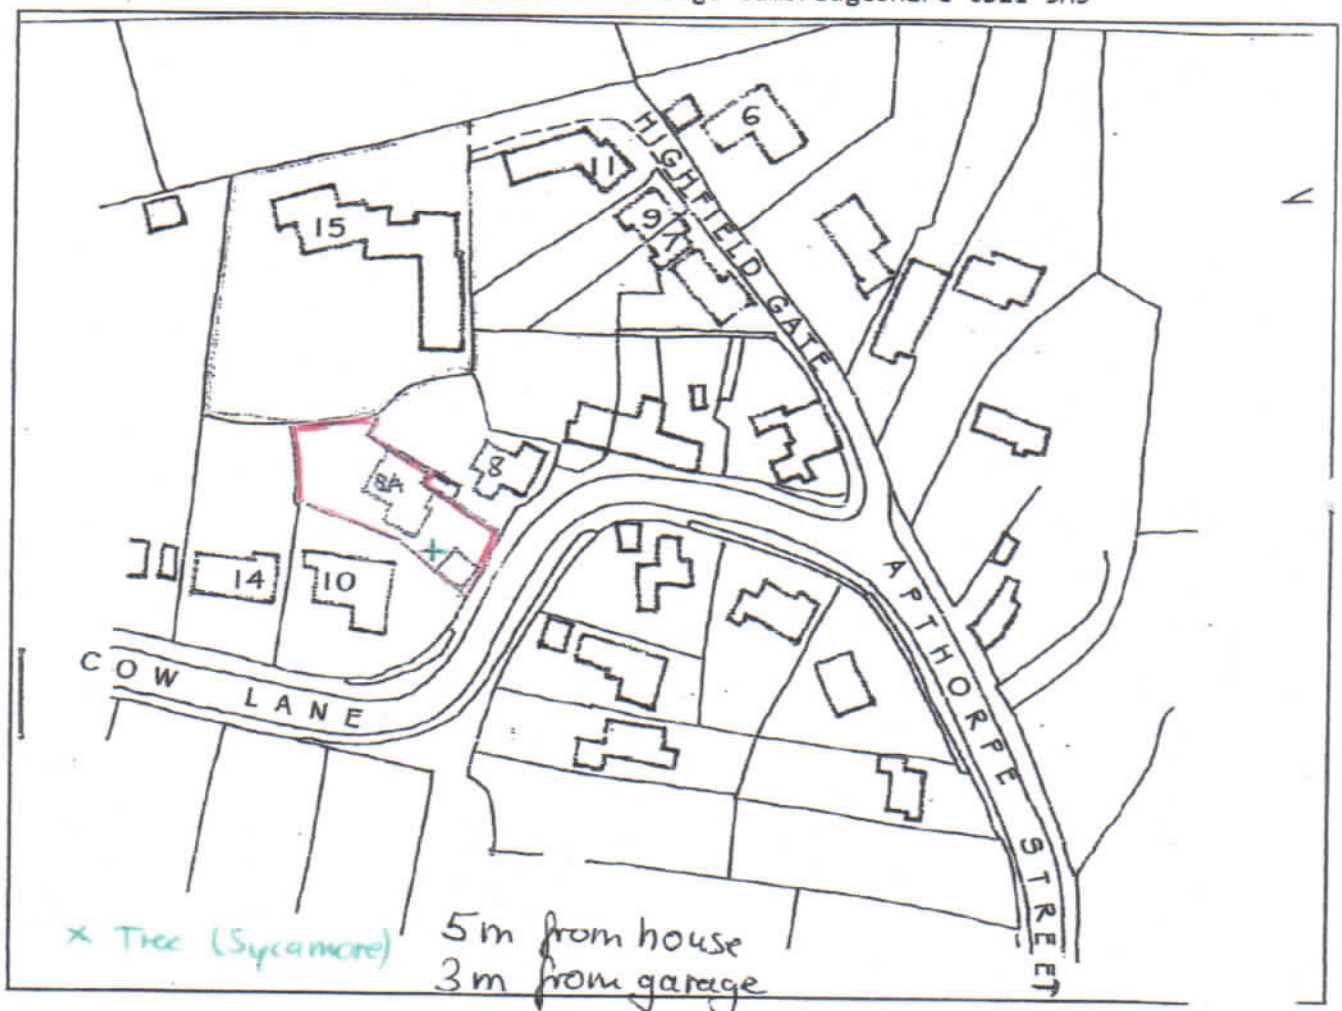

OBJECTID 4179  
REFVAL TPO 0031 (1973)  
TPRECAT T  
CATNOS 1  
TREETYPE SYCAMO  
TNUM T1  
LABEL T1  
TPSTATUS CONF  
ADDRESS 8A Cow Lane Fulbourn Cambridge Cambridgeshire CB21 5HB

x Tree (Sycamore) 5m from house  
3m from garage