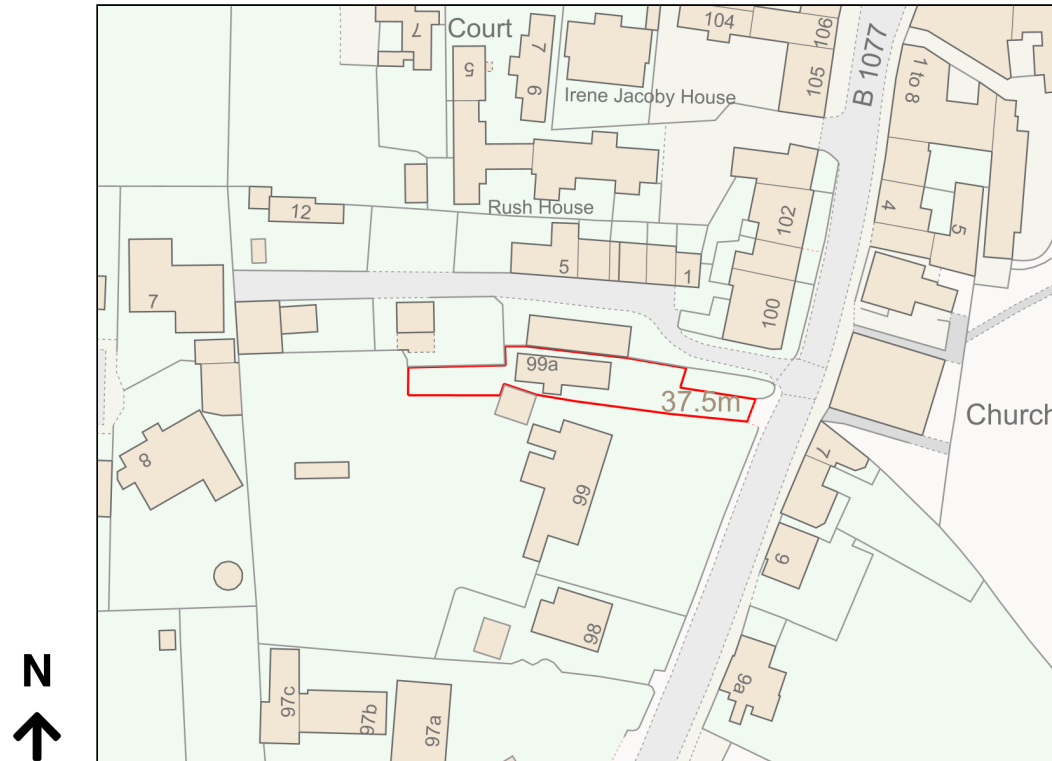

Location Plan

Site Address: 99a, Denmark Street, Diss, IP22 4LF

Date Produced: 27-Feb-2024

Scale: 1:1250 @A4

Planning Portal Reference: PP-12839527v1