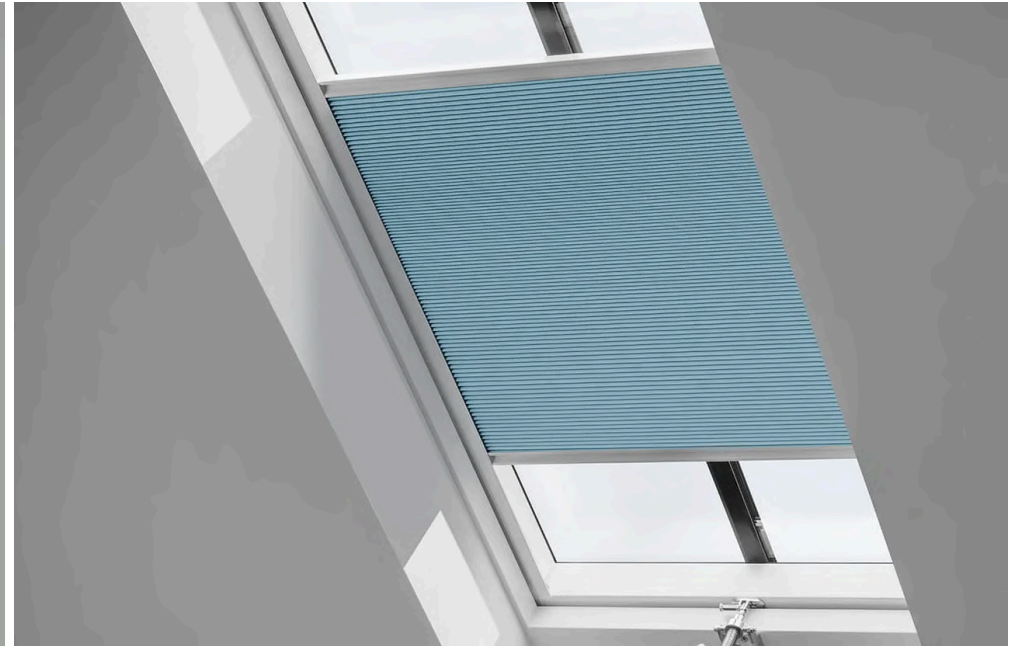

Blackout energy pleated blinds

[→ EXPLORE MORE](#)